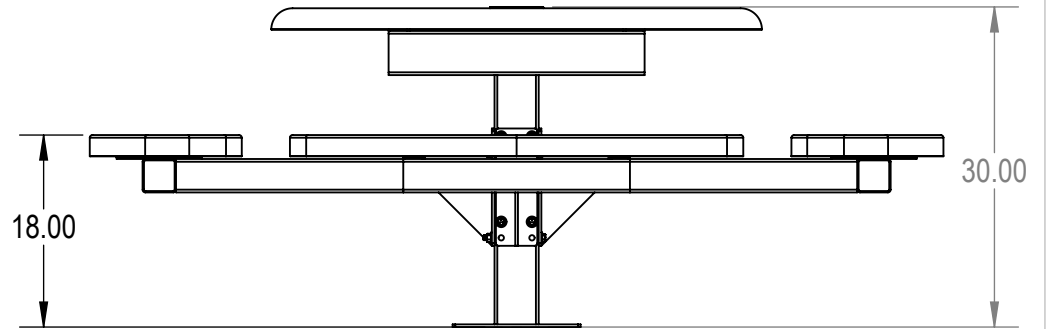

Model Numbers:
 TRS46-A-13-000 - RHINO Coating
 TRS46-C-13-000 - ELITE Coating

FurnitureLeisure.com PoolFurnitureSupply.com
 PicnicFurniture.com PicnicTableSupplier.com
 ParkTables.com UBrace.com

1-800-213-2401 | sales@furnitureleisure.com

	NAME	DATE
DRAWN	GM	1/3/2016
SALES APPR.		
CLIENT APPR.		
MFG APPR.		
Q.A.		

Design By -

CADWorksPro
 Chicago, IL

www.cadworkspro.com

TRS46-AC-13-000

TITLE:
 46" Solid Top Pedestal Table - Surface Mount

Expanded Metal Version

SIZE	DWG. NO.	REV
A	TRS46-A-13-000	

WEIGHT: SHEET 2 OF 3