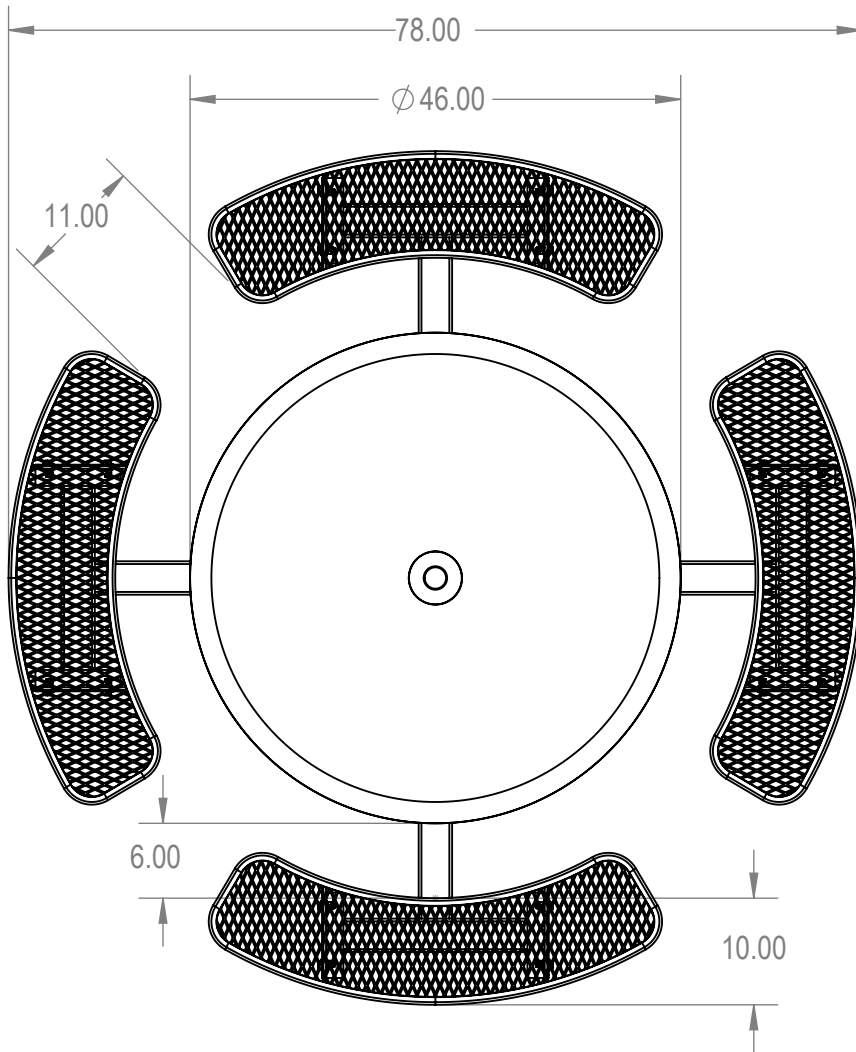

Model Numbers:
 TRS46-A-13-000 - RHINO Coating
 TRS46-C-13-000 - ELITE Coating

FurnitureLeisure.com PoolFurnitureSupply.com
 PicnicFurniture.com PicnicTableSupplier.com
 ParkTables.com UBrace.com

1-800-213-2401 | sales@furnitureleisure.com

	NAME	DATE
DRAWN	GM	1/3/2016
SALES APPR.		
CLIENT APPR.		
MFG APPR.		
Q.A.		

Design By -

CADWorksPro
 Chicago, IL

www.cadworkspro.com

TRS46-AC-13-000

TITLE:
 46" Solid Top Pedestal Table - Surface Mount

Expanded Metal Version

SIZE	DWG. NO.	REV
A	TRS46-A-13-000	

WEIGHT: SHEET 2 OF 3