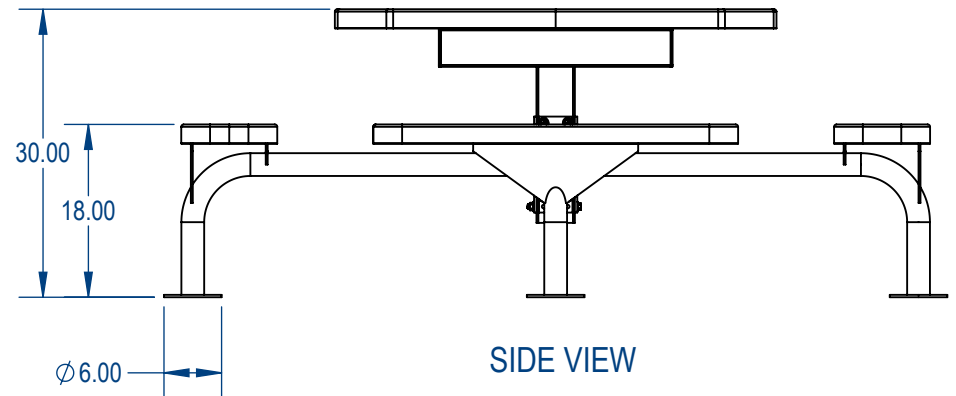

Model Numbers:

TOT46-A-48-000 - RHINO Coating

TOT46-C-48-000 - ELITE Coating

Furniture Leisure
Commercial Site Furnishings

FurnitureLeisure.com PoolFurnitureSupply.com
PicnicFurniture.com PicnicTableSupplier.com
ParkTables.com UBrace.com

1-800-213-2401 | sales@furnitureleisure.com

PROPRIETARY AND CONFIDENTIAL

THE INFORMATION CONTAINED IN THIS DRAWING IS THE SOLE PROPERTY OF Aadvantage Panels & Fence, Inc. PO Box 1790 Whitney, TX. ANY REPRODUCTION IN PART OR AS A WHOLE WITHOUT THE WRITTEN PERMISSION OF Aadvantage Panels & Fence, Inc. PO Box 1790 Whitney, TX. IS PROHIBITED.

	NAME	DATE
DRAWN	GM	5/11/2017
SALES APPR.		
CLIENT APPR.		
MFG APPR.		
Q.A.		

Design By -

CADWorksPro
design studio

gilm@cadworkspro.com
1147 Brook Forest Ave | Suite 228 | Shorewood, IL 60404

TOT46-AC-48-000

TITLE:

Nexus Style Octagon Table
Expanded Metal Version

SIZE	DWG. NO.	REV
A	NSOT4SSM-002	

WEIGHT:

SHEET 2 OF 3