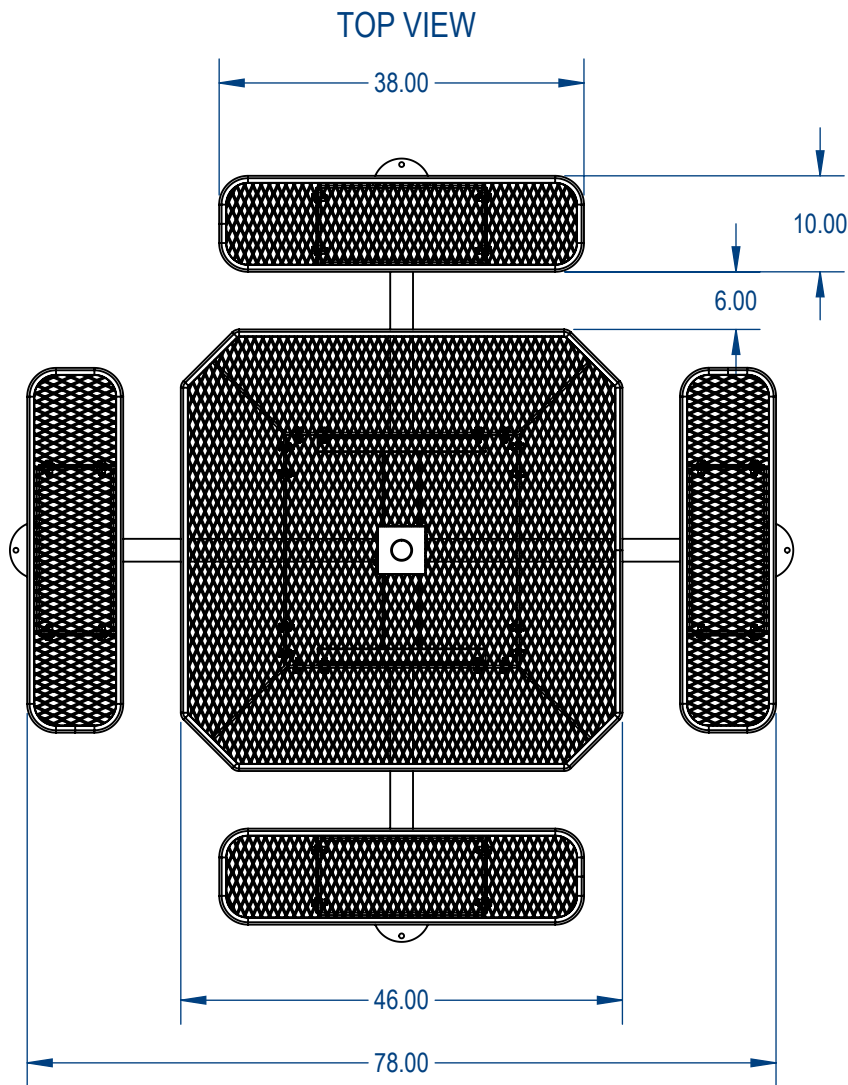

Model Numbers:

TOT46-A-48-000 - RHINO Coating

TOT46-C-48-000 - ELITE Coating

Furniture Leisure
Commercial Site Furnishings

FurnitureLeisure.com PoolFurnitureSupply.com
PicnicFurniture.com PicnicTableSupplier.com
ParkTables.com UBrace.com

TITLE:

Nexus Style Octagon Table
Expanded Metal Version

SIZE	DWG. NO.	REV
A	NSOT4SSM-002	

WEIGHT:

SHEET 2 OF 3