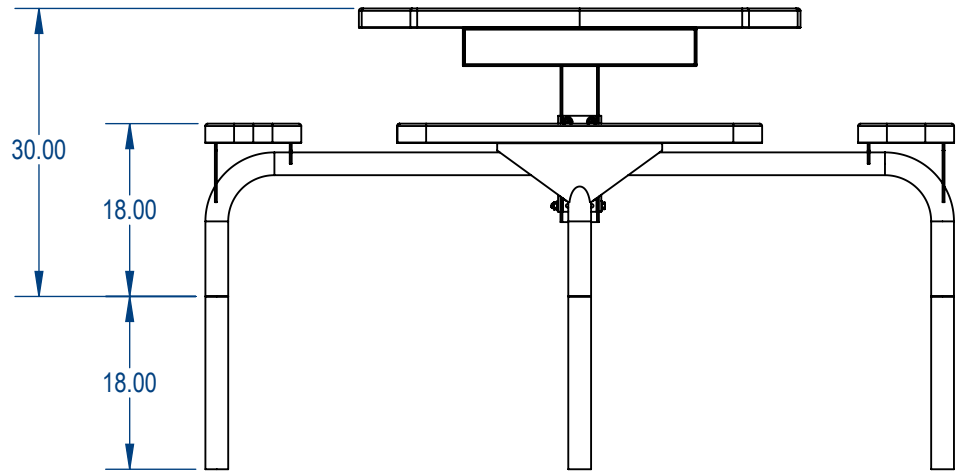

Model Numbers:
TOT46-A-47-000 - RHINO Coating
TOT46-C-47-000 - ELITE Coating

SIDE VIEW