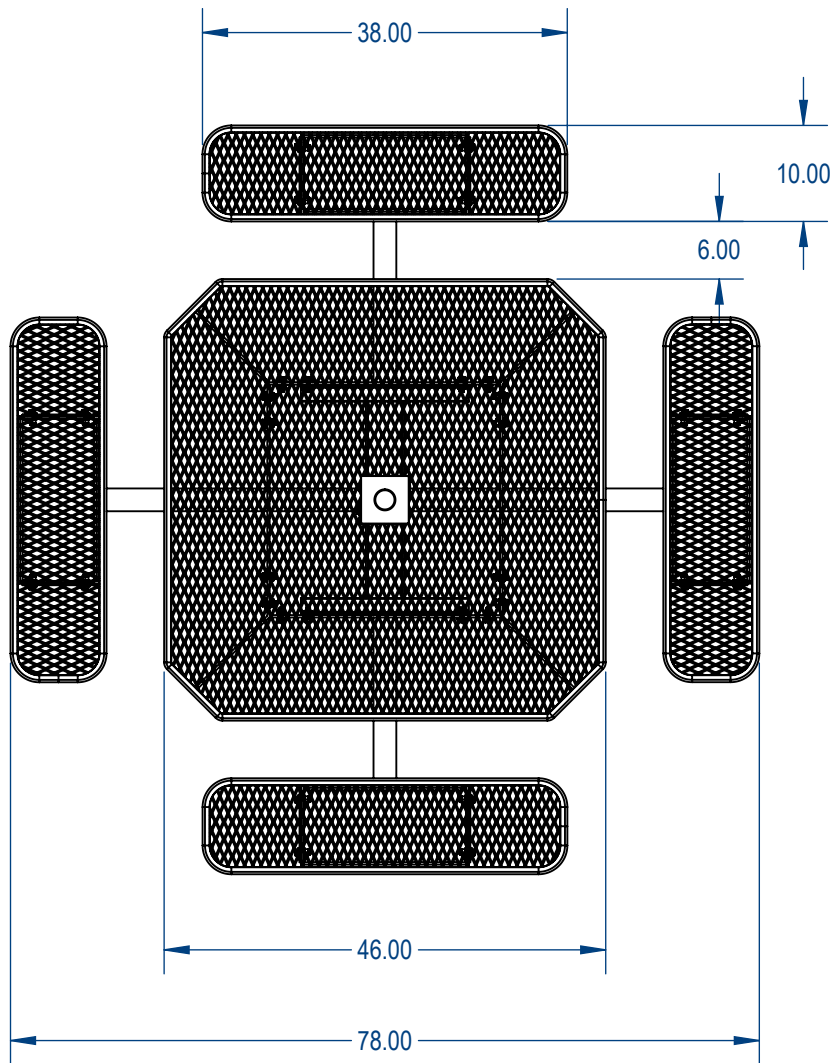

Model Numbers:
 TOT46-A-47-000 - RHINO Coating
 TOT46-C-47-000 - ELITE Coating

TOP VIEW

SIDE VIEW

FurnitureLeisure.com PoolFurnitureSupply.com
 PicnicFurniture.com PicnicTableSupplier.com
 ParkTables.com UBrace.com

TITLE:
Nexus Style Octagon Table
Expanded Metal Version

SIZE	DWG. NO.	REV
A	NSOT4SIG-002	

WEIGHT: SHEET 2 OF 3