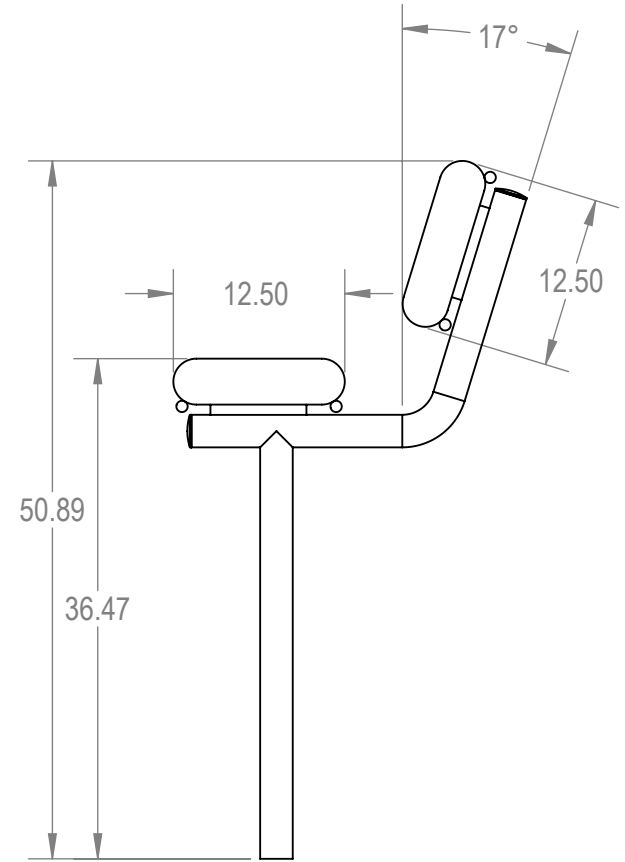

Model Numbers:
 BRE04-B-19-000 - RHINO Coating
 BRE04-D-19-000 - ELITE Coating

 **Furniture Leisure**
 Commercial Site Furnishings

FurnitureLeisure.com PoolFurnitureSupply.com
 PicnicFurniture.com PicnicTableSupplier.com
 ParkTables.com UBrace.com
 1-800-213-2401 | sales@furnitureleisure.com

	NAME	DATE
DRAWN	GM	2/8/2015
SALES APPR.		
CLIENT APPR.		
MFG APPR.		
Q.A.		

Design By -
CADWorksPro
 Chicago, IL
www.cadworkspro.com

BRE04-BD-19-000		
TITLE: 4Ft Rolled Bench with Back InGround - Expanded Metal		
SIZE A	DWG. NO. BRE04-B-19-000	REV
WEIGHT:		SHEET 3 OF 3