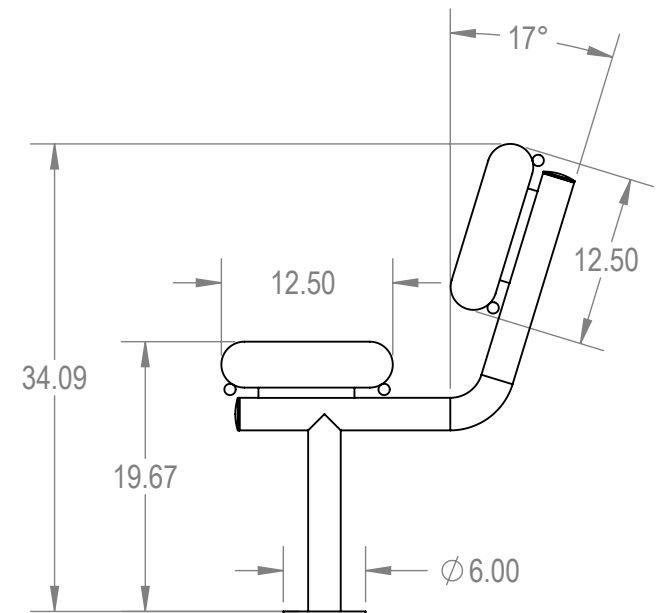

Model Numbers:
 BRE04-A-20-000 - RHINO Coating
 BRE04-C-20-000 - ELITE Coating

 **Furniture Leisure**
 Commercial Site Furnishings

FurnitureLeisure.com PoolFurnitureSupply.com
 PicnicFurniture.com PicnicTableSupplier.com
 ParkTables.com UBrace.com

	NAME	DATE
DRAWN	GM	2/8/2015
SALES APPR.		
CLIENT APPR.		
MFG APPR.		
Q.A.		

Design By -

CADWorksPro
 Chicago, IL

www.cadworkspro.com

BRE04-AC-20-000

TITLE:
4Ft Rolled Bench with Back
Surface Mnt - Expanded Metal

SIZE	DWG. NO.	REV
A	BRE04-A-20-000	

WEIGHT:

SHEET 2 OF 3