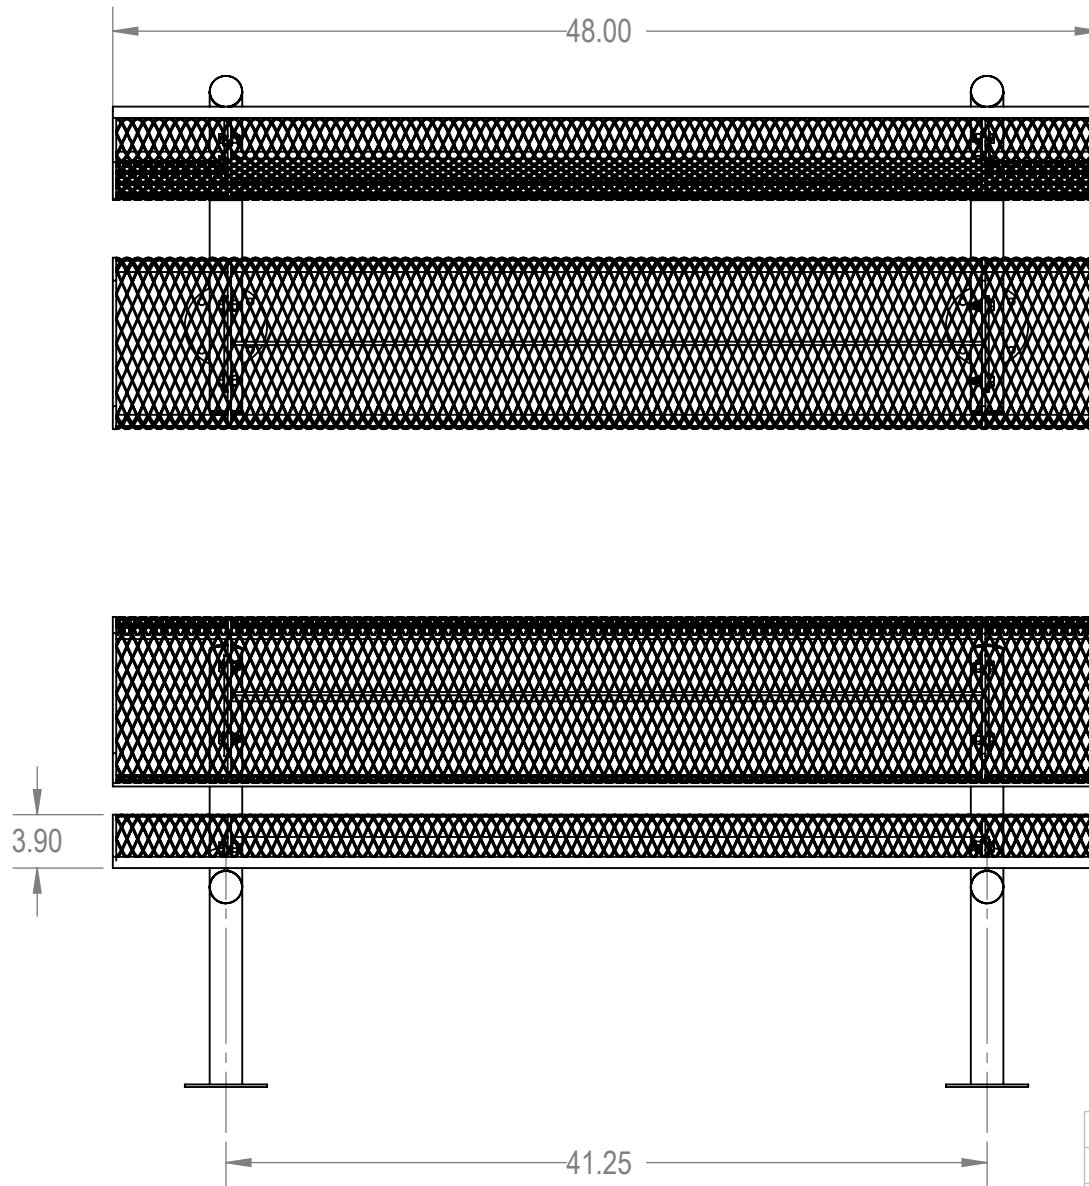

Model Numbers:
 BRE04-A-20-000 - RHINO Coating
 BRE04-C-20-000 - ELITE Coating

 **Furniture Leisure**
 Commercial Site Furnishings

FurnitureLeisure.com PoolFurnitureSupply.com
 PicnicFurniture.com PicnicTableSupplier.com
 ParkTables.com UBrace.com

	NAME	DATE
DRAWN	GM	2/8/2015
SALES APPR.		
CLIENT APPR.		
MFG APPR.		
Q.A.		

Design By -

CADWorksPro
 Chicago, IL

www.cadworkspro.com

BRE04-AC-20-000

TITLE:
4Ft Rolled Bench with Back
Surface Mnt - Expanded Metal

SIZE	DWG. NO.	REV
A	BRE04-A-20-000	

WEIGHT:

SHEET 2 OF 3