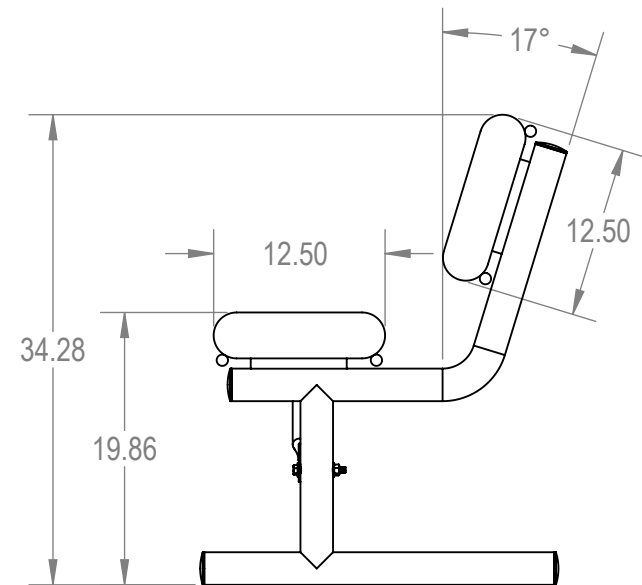

Model Numbers:
 BRE04-A-18-000 - RHINO Coating
 BRE04-C-18-000 - ELITE Coating

 **Furniture Leisure**
 Commercial Site Furnishings

FurnitureLeisure.com PoolFurnitureSupply.com
 PicnicFurniture.com PicnicTableSupplier.com
 ParkTables.com UBrace.com
 1-800-213-2401 | sales@furnitureleisure.com

	NAME	DATE
DRAWN	GM	2/8/2015
SALES APPR.		
CLIENT APPR.		
MFG APPR.		
Q.A.		

Design By -
CADWorksPro
 Chicago, IL
www.cadworkspro.com

BRE04-AC-18-000		
TITLE: 4Ft Rolled Bench with Back Portable - Expanded Metal		
SIZE	DWG. NO.	REV
A	BRE04-A-18-000	
WEIGHT:		SHEET 2 OF 3