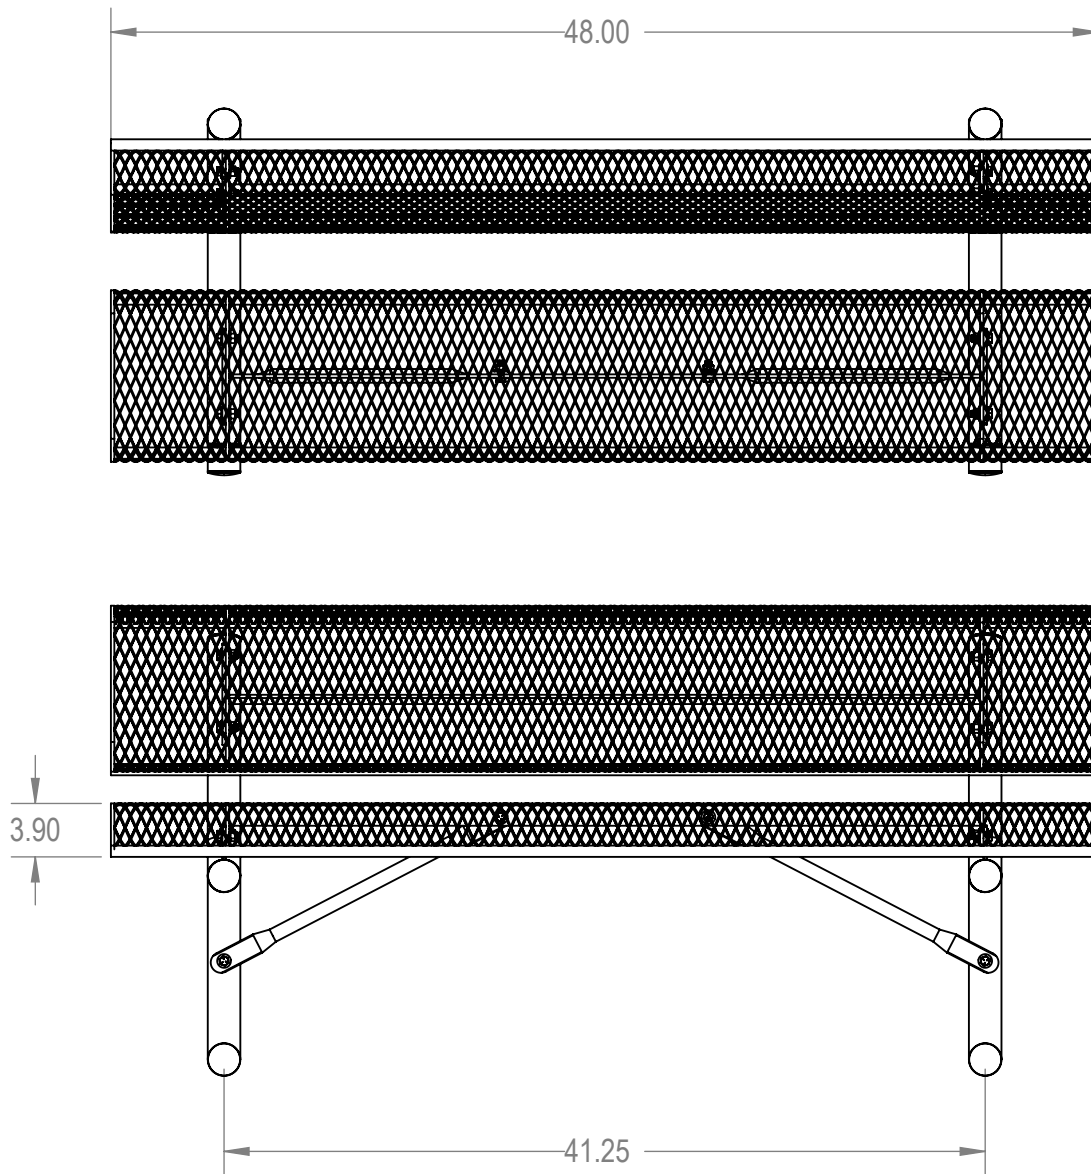

Model Numbers:
 BRE04-A-18-000 - RHINO Coating
 BRE04-C-18-000 - ELITE Coating

 **Furniture Leisure**
 Commercial Site Furnishings

FurnitureLeisure.com PoolFurnitureSupply.com
 PicnicFurniture.com PicnicTableSupplier.com
 ParkTables.com UBrace.com
 1-800-213-2401 | sales@furnitureleisure.com

	NAME	DATE
DRAWN	GM	2/8/2015
SALES APPR.		
CLIENT APPR.		
MFG APPR.		
Q.A.		

Design By -
CADWorksPro
 Chicago, IL
www.cadworkspro.com

BRE04-AC-18-000		
TITLE: 4Ft Rolled Bench with Back Portable - Expanded Metal		
SIZE	DWG. NO.	REV
A	BRE04-A-18-000	
WEIGHT:		SHEET 2 OF 3