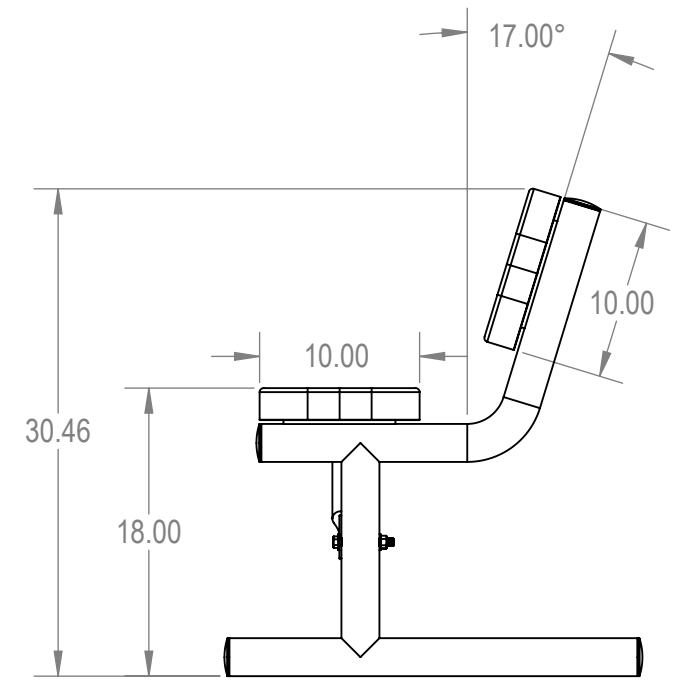

Model Numbers:
 BRT04-A-18-000 - RHINO Coating
 BRT04-C-18-000 - ELITE Coating

Furniture Leisure
 Commercial Site Furnishings

FurnitureLeisure.com PoolFurnitureSupply.com
 PicnicFurniture.com PicnicTableSupplier.com
 ParkTables.com UBrace.com
 1-800-213-2401 | sales@furnitureleisure.com

	NAME	DATE
DRAWN	GM	1/25/2016
SALES APPR.		
CLIENT APPR.		
MFG APPR.		
Q.A.		

Design By -
CADWorksPro
 Chicago, IL
www.cadworkspro.com

BRT04-AC-18-000		
TITLE: 4Ft Rectangular Bench with Back Portable - Expanded Metal		
SIZE A	DWG. NO. BRT04-A-18-000	REV
WEIGHT:		SHEET 2 OF 3