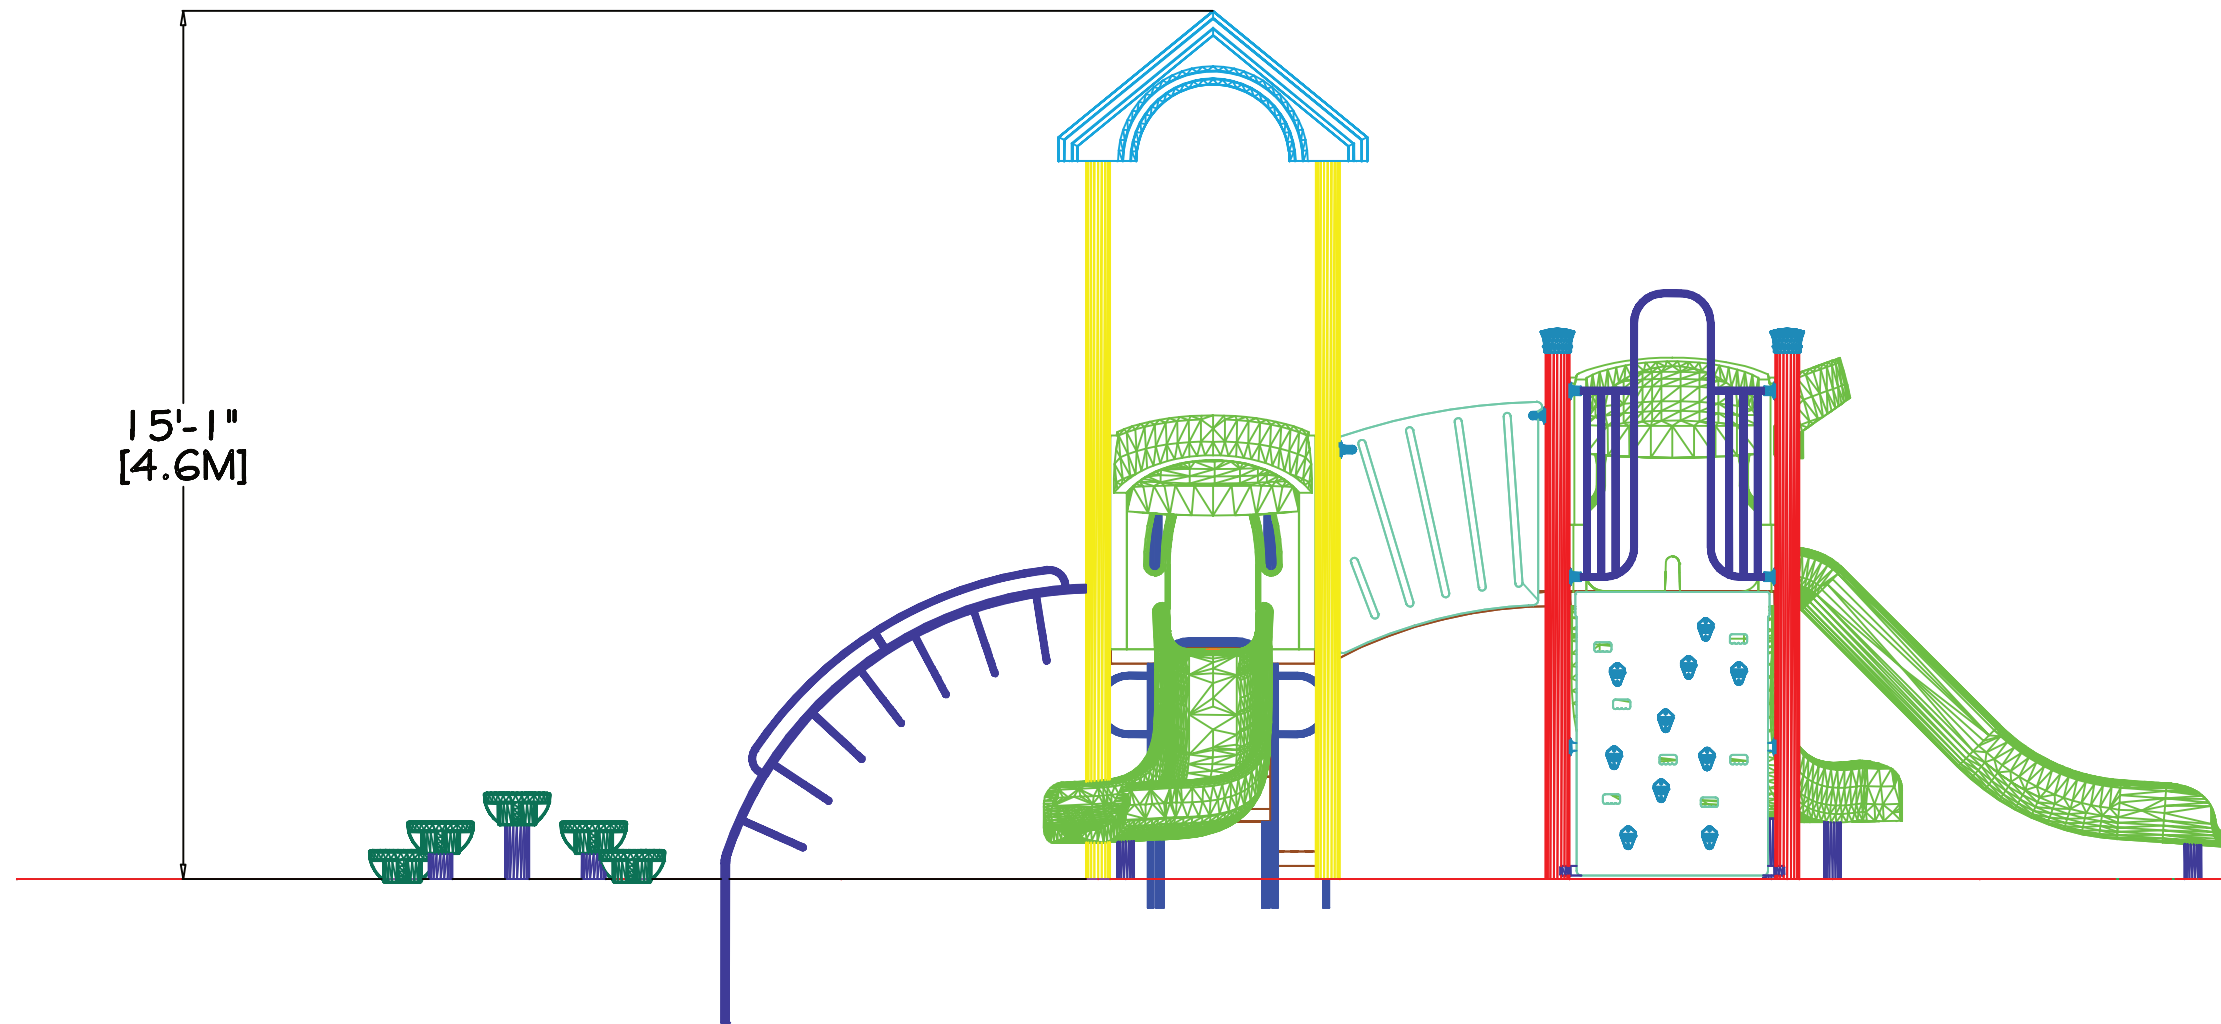

15'-1"
[4.6M]

Furniture Leisure
Commercial Site Furnishings
1-800-213-2401 | sales@furnitureleisure.com

FurnitureLeisure.com PoolFurnitureSupply.com
PicnicFurniture.com PicnicTableSupplier.com
ParkTables.com UBrace.com

PLAYGROUND SUPERVISION IS REQUIRED.
THIS DESIGN IS THE PROPERTY OF
SUPERIOR RECREATIONAL PRODUCTS AND MAY NOT BE
REPRODUCED OR USED IN ANY MANNER WITHOUT
THE EXPRESSED WRITTEN CONSENT OF
SUPERIOR RECREATIONAL PRODUCTS.

REFERENCE NUMBER
FL5-0007
5" STEEL STRUCTURE DESIGN

DATE
6/28/2019

DRAWN/SAVED BY
DE / PAT.LEE

SCALE
1/4" = 1'-0"

SHEET
2 OF 3

PAGE
FOOTINGS_VIEW