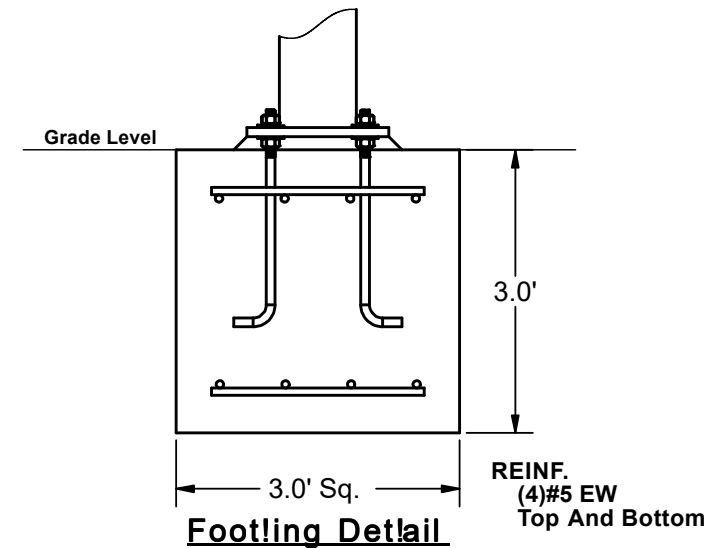

DUAL COLUMN UMBRELLA SHADE

20' x 14' x 10'

MODEL #:
 RU201410SG (With Glide Elbows)
 RU201410SN (Without Glide Elbows)

FRONT VIEW

SIDE VIEW

REF.#	PART DESCRIPTION	QTY.
1	Ø5.0" Surface Mount Column	2
2	Ø5.0" Crown - With Three Sockets	2
3	Ø3.5" Rafter - Swaged With Bracket	4
4	Ø3.5" Ridge Pole - Swaged	1
5	Strut - Rigid Fixed	4
6	Fabric Cover w/ Cable Insert	1
7	Frame Hardware Kit	1

*Footling design based on 1500 PSF soil bearing pressure.

DUAL COLUMN UMBRELLA SHADE

20' x 14' x 10'

MODEL #:
RU201410IG (With Glide Elbows)
RU201410IN (Without Glide Elbows)

REF.#	PART DESCRIPTION	QTY.
1	Ø5.0" Embedded Column	2
2	Ø5.0" Crown - With Three Sockets	2
3	Ø3.5" Rafter - Swaged With Bracket	4
4	Ø3.5" Ridge Pole - Swaged	1
5	Strut - Rigid Fixed	4
6	Fabric Cover w/ Cable Insert	1
7	Frame Hardware Kit	1

TRIMETRIC VIEW

*Footing design based on 1500 PSF soil bearing pressure.

 **Furniture Leisure**
Commercial Site Furnishings
1-800-213-2401 | sales@furnitureleisure.com

FurnitureLeisure.com PoolFurnitureSupply.com
PicnicFurniture.com PicnicTableSupplier.com
ParkTables.com UBrace.com