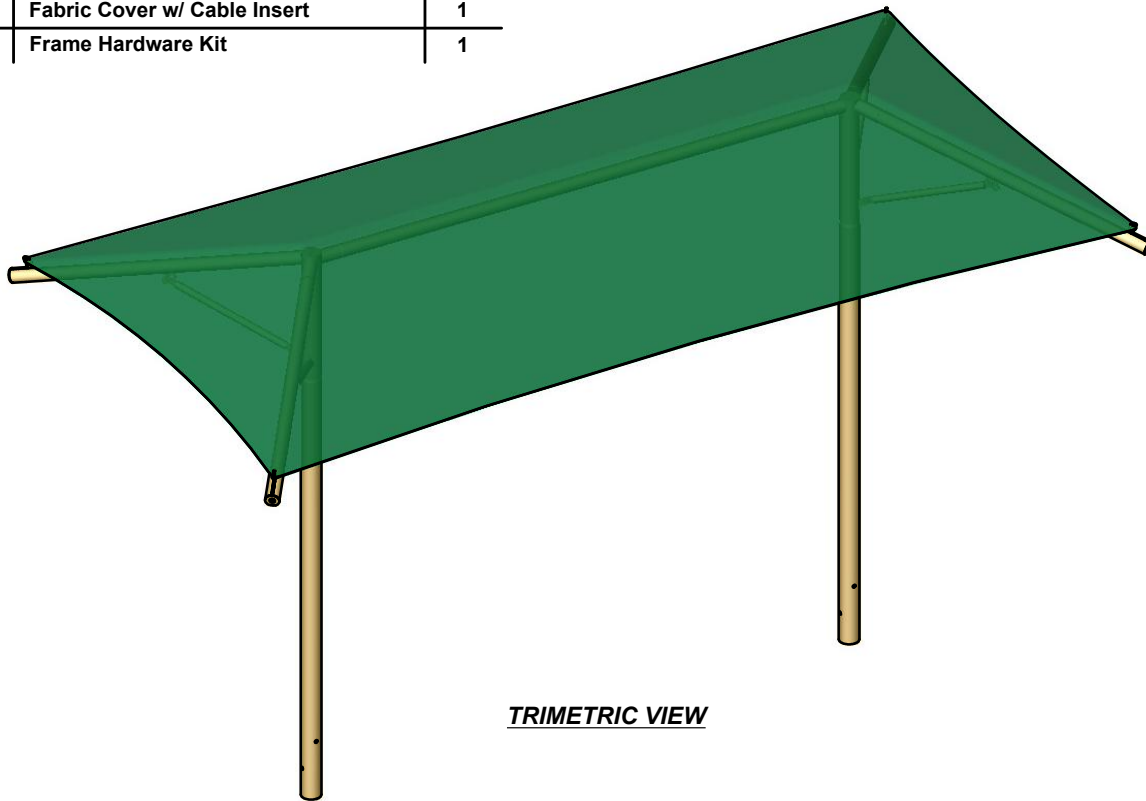

DUAL COLUMN UMBRELLA SHADE

20' x 14' x 10'

MODEL #:
 RU201410SG (With Glide Elbows)
 RU201410SN (Without Glide Elbows)

FRONT VIEW

SIDE VIEW

REF.#	PART DESCRIPTION	QTY.
1	Ø5.0" Surface Mount Column	2
2	Ø5.0" Crown - With Three Sockets	2
3	Ø3.5" Rafter - Swaged With Bracket	4
4	Ø3.5" Ridge Pole - Swaged	1
5	Strut - Rigid Fixed	4
6	Fabric Cover w/ Cable Insert	1
7	Frame Hardware Kit	1

*Footling design based on 1500 PSF soil bearing pressure.

DUAL COLUMN UMBRELLA SHADE

20' x 14' x 10'

MODEL #:
RU201410IG (With Glide Elbows)
RU201410IN (Without Glide Elbows)

REF.#	PART DESCRIPTION	QTY.
1	Ø5.0" Embedded Column	2
2	Ø5.0" Crown - With Three Sockets	2
3	Ø3.5" Rafter - Swaged With Bracket	4
4	Ø3.5" Ridge Pole - Swaged	1
5	Strut - Rigid Fixed	4
6	Fabric Cover w/ Cable Insert	1
7	Frame Hardware Kit	1

TRIMETRIC VIEW

*Footing design based on 1500 PSF soil bearing pressure.

 **Furniture Leisure**
Commercial Site Furnishings
1-800-213-2401 | sales@furnitureleisure.com

FurnitureLeisure.com PoolFurnitureSupply.com
PicnicFurniture.com PicnicTableSupplier.com
ParkTables.com UBrace.com