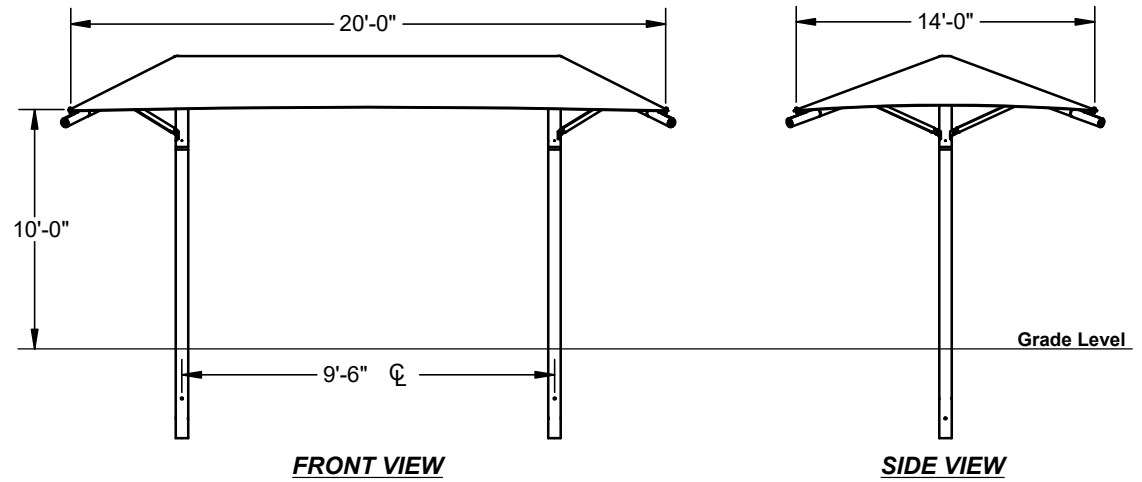

DUAL COLUMN UMBRELLA SHADE

20' x 14' x 10'

MODEL #:
 RU201410SG (With Glide Elbows)
 RU201410SN (Without Glide Elbows)

FRONT VIEW

SIDE VIEW

REF.#	PART DESCRIPTION	QTY.
1	Ø5.0" Surface Mount Column	2
2	Ø5.0" Crown - With Three Sockets	2
3	Ø3.5" Rafter - Swaged With Bracket	4
4	Ø3.5" Ridge Pole - Swaged	1
5	Strut - Rigid Fixed	4
6	Fabric Cover w/ Cable Insert	1
7	Frame Hardware Kit	1

*Footling design based on 1500 PSF soil bearing pressure.

DUAL COLUMN UMBRELLA SHADE

20' x 14' x 10'

MODEL #:
RU201410IG (With Glide Elbows)
RU201410IN (Without Glide Elbows)

REF.#	PART DESCRIPTION	QTY.
1	Ø5.0" Embedded Column	2
2	Ø5.0" Crown - With Three Sockets	2
3	Ø3.5" Rafter - Swaged With Bracket	4
4	Ø3.5" Ridge Pole - Swaged	1
5	Strut - Rigid Fixed	4
6	Fabric Cover w/ Cable Insert	1
7	Frame Hardware Kit	1

TRIMETRIC VIEW

*Footing design based on 1500 PSF soil bearing pressure.

 **Furniture Leisure**
Commercial Site Furnishings
1-800-213-2401 | sales@furnitureleisure.com

FurnitureLeisure.com PoolFurnitureSupply.com
PicnicFurniture.com PicnicTableSupplier.com
ParkTables.com UBrace.com