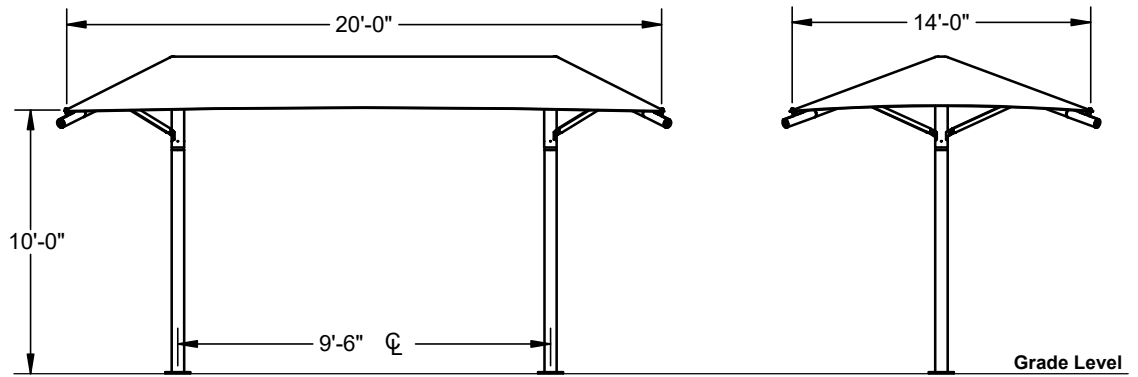

DUAL COLUMN UMBRELLA SHADE

20' x 14' x 10'

MODEL #:
 RU201410SG (With Glide Elbows)
 RU201410SN (Without Glide Elbows)

FRONT VIEW

SIDE VIEW

REF.#	PART DESCRIPTION	QTY.
1	Ø5.0" Surface Mount Column	2
2	Ø5.0" Crown - With Three Sockets	2
3	Ø3.5" Rafter - Swaged With Bracket	4
4	Ø3.5" Ridge Pole - Swaged	1
5	Strut - Rigid Fixed	4
6	Fabric Cover w/ Cable Insert	1
7	Frame Hardware Kit	1

*Footling design based on 1500 PSF soil bearing pressure.

DUAL COLUMN UMBRELLA SHADE

20' x 14' x 10'

MODEL #:
RU201410IG (With Glide Elbows)
RU201410IN (Without Glide Elbows)

REF.#	PART DESCRIPTION	QTY.
1	Ø5.0" Embedded Column	2
2	Ø5.0" Crown - With Three Sockets	2
3	Ø3.5" Rafter - Swaged With Bracket	4
4	Ø3.5" Ridge Pole - Swaged	1
5	Strut - Rigid Fixed	4
6	Fabric Cover w/ Cable Insert	1
7	Frame Hardware Kit	1

TRIMETRIC VIEW

*Footing design based on 1500 PSF soil bearing pressure.

 **Furniture Leisure**
Commercial Site Furnishings
1-800-213-2401 | sales@furnitureleisure.com

FurnitureLeisure.com PoolFurnitureSupply.com
PicnicFurniture.com PicnicTableSupplier.com
ParkTables.com UBrace.com