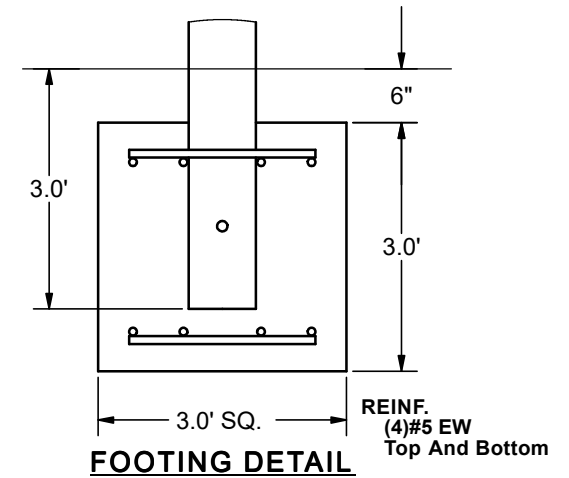

DUAL COLUMN UMBRELLA SHADE

20' x 14' x 10'

MODEL #:
 RU201410SG (With Glide Elbows)
 RU201410SN (Without Glide Elbows)

FRONT VIEW

SIDE VIEW

REF.#	PART DESCRIPTION	QTY.
1	Ø5.0" Surface Mount Column	2
2	Ø5.0" Crown - With Three Sockets	2
3	Ø3.5" Rafter - Swaged With Bracket	4
4	Ø3.5" Ridge Pole - Swaged	1
5	Strut - Rigid Fixed	4
6	Fabric Cover w/ Cable Insert	1
7	Frame Hardware Kit	1

*Footling design based on 1500 PSF soil bearing pressure.

DUAL COLUMN UMBRELLA SHADE

20' x 14' x 10'

MODEL #:
RU201410IG (With Glide Elbows)
RU201410IN (Without Glide Elbows)

REF.#	PART DESCRIPTION	QTY.
1	Ø5.0" Embedded Column	2
2	Ø5.0" Crown - With Three Sockets	2
3	Ø3.5" Rafter - Swaged With Bracket	4
4	Ø3.5" Ridge Pole - Swaged	1
5	Strut - Rigid Fixed	4
6	Fabric Cover w/ Cable Insert	1
7	Frame Hardware Kit	1

TRIMETRIC VIEW

*Footing design based on 1500 PSF soil bearing pressure.

 **Furniture Leisure**
Commercial Site Furnishings
1-800-213-2401 | sales@furnitureleisure.com

FurnitureLeisure.com PoolFurnitureSupply.com
PicnicFurniture.com PicnicTableSupplier.com
ParkTables.com UBrace.com