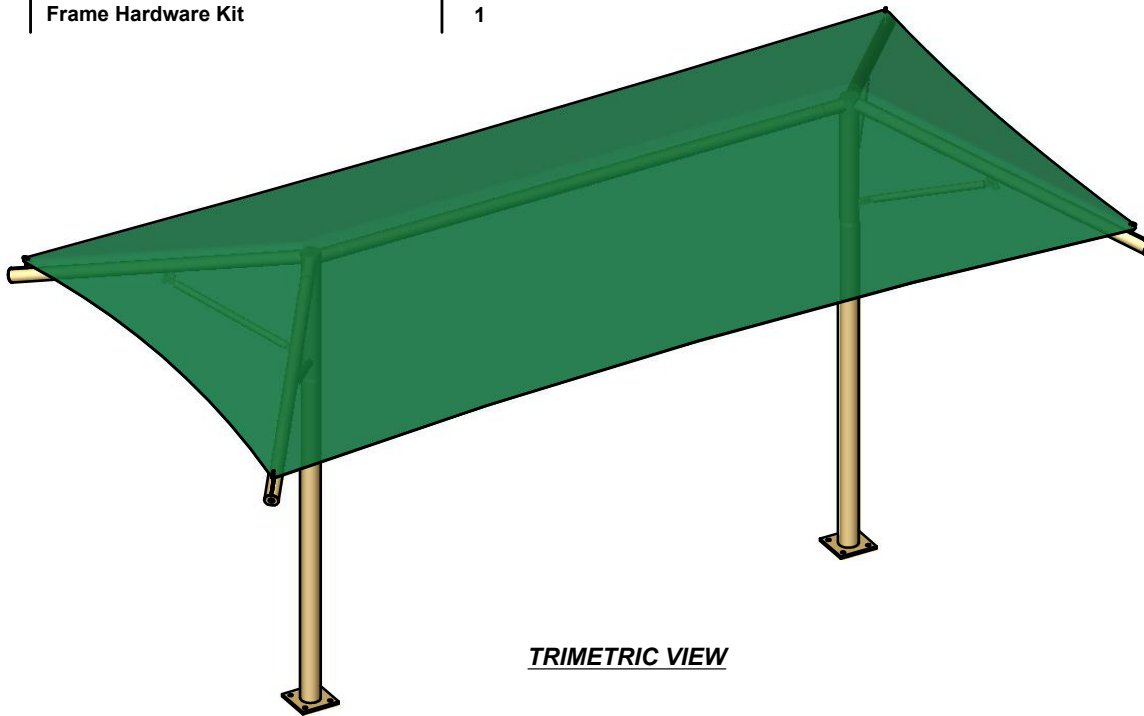

DUAL COLUMN UMBRELLA SHADE

20' x 14' x 10'

MODEL #:
 RU201410SG (With Glide Elbows)
 RU201410SN (Without Glide Elbows)

FRONT VIEW

SIDE VIEW

REF.#	PART DESCRIPTION	QTY.
1	Ø5.0" Surface Mount Column	2
2	Ø5.0" Crown - With Three Sockets	2
3	Ø3.5" Rafter - Swaged With Bracket	4
4	Ø3.5" Ridge Pole - Swaged	1
5	Strut - Rigid Fixed	4
6	Fabric Cover w/ Cable Insert	1
7	Frame Hardware Kit	1

*Footling design based on 1500 PSF soil bearing pressure.

DUAL COLUMN UMBRELLA SHADE

20' x 14' x 10'

MODEL #:
RU201410IG (With Glide Elbows)
RU201410IN (Without Glide Elbows)

REF.#	PART DESCRIPTION	QTY.
1	Ø5.0" Embedded Column	2
2	Ø5.0" Crown - With Three Sockets	2
3	Ø3.5" Rafter - Swaged With Bracket	4
4	Ø3.5" Ridge Pole - Swaged	1
5	Strut - Rigid Fixed	4
6	Fabric Cover w/ Cable Insert	1
7	Frame Hardware Kit	1