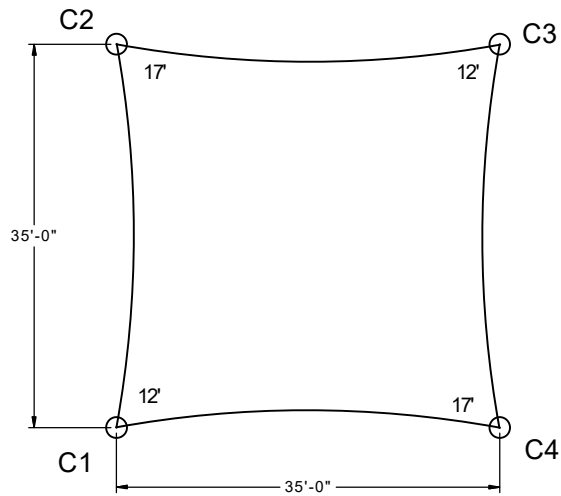

Fabric Connection

Plan View

Side View

Column & Footing Schedule

Column ID	Column Size	Est. Footing Size	Est. Pier Footing Size
C1	12.75" OD HSS	5.1' x 5.1' x 3.0'	XX' Deep x Ø3.0'
C2	12.75" OD HSS	6.1' x 6.1' x 3.0'	XX' Deep x Ø3.0'
C3	12.75" OD HSS	5.1' x 5.1' x 3.0'	XX' Deep x Ø3.0'
C4	12.75" OD HSS	6.1' x 6.1' x 3.0'	XX' Deep x Ø3.0'

SHADE:
35' X 35' 12' EH HYPERBOLIC SAIL

SCALE
Not to Scale

 **Furniture Leisure**
Commercial Site Furnishings

FurnitureLeisure.com PoolFurnitureSupply.com
PicnicFurniture.com PicnicTableSupplier.com
ParkTables.com UBrace.com