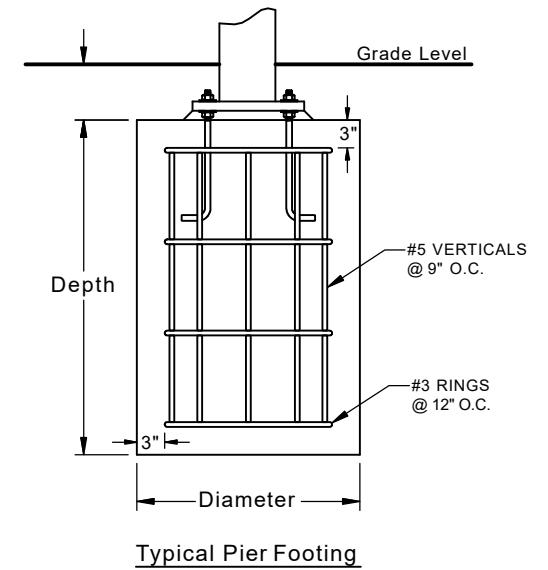

Fabric Connection

Plan View

Side View

Column & Footing Schedule

Column ID	Column Size	Est. Footing Size	Est. Pier Footing Size
C1	12.75" OD HSS	5.1' x 5.1' x 3.0'	XX' Deep x Ø3.0'
C2	12.75" OD HSS	6.1' x 6.1' x 3.0'	XX' Deep x Ø3.0'
C3	12.75" OD HSS	5.1' x 5.1' x 3.0'	XX' Deep x Ø3.0'
C4	12.75" OD HSS	6.1' x 6.1' x 3.0'	XX' Deep x Ø3.0'

SHADE:
35' X 35' 12' EH HYPERBOLIC SAIL

SCALE
Not to Scale

 **Furniture Leisure**
Commercial Site Furnishings

FurnitureLeisure.com PoolFurnitureSupply.com
PicnicFurniture.com PicnicTableSupplier.com
ParkTables.com UBrace.com