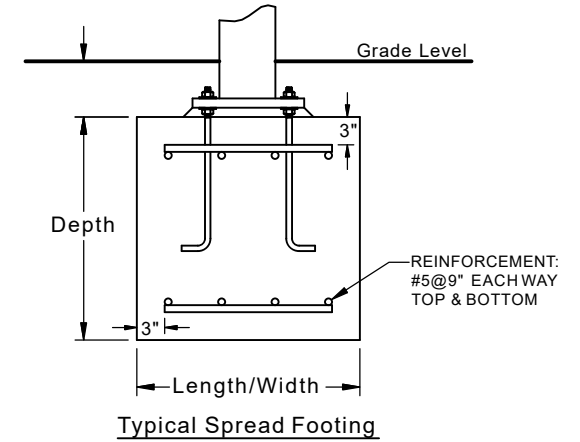

Fabric Connection

Plan View

Side View

Column & Footing Schedule

Column ID	Column Size	Est. Footing Size	Est. Pier Footing Size
C1	12.75" OD HSS	5.1' x 5.1' x 3.0'	XX' Deep x Ø3.0'
C2	12.75" OD HSS	6.1' x 6.1' x 3.0'	XX' Deep x Ø3.0'
C3	12.75" OD HSS	5.1' x 5.1' x 3.0'	XX' Deep x Ø3.0'
C4	12.75" OD HSS	6.1' x 6.1' x 3.0'	XX' Deep x Ø3.0'

SHADE:
35' X 35' 12' EH HYPERBOLIC SAIL

SCALE
Not to Scale

 **Furniture Leisure**
Commercial Site Furnishings

FurnitureLeisure.com PoolFurnitureSupply.com
PicnicFurniture.com PicnicTableSupplier.com
ParkTables.com UBrace.com