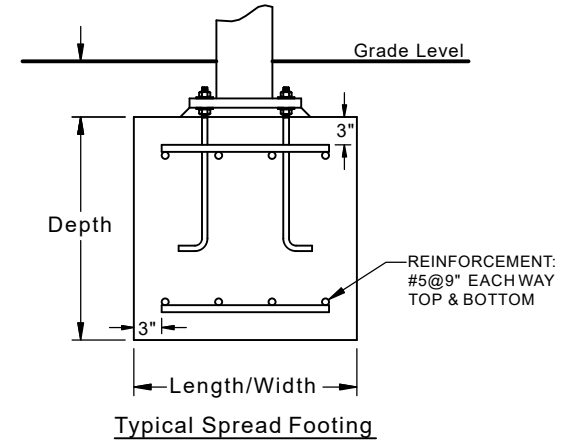

Fabric Connection

Plan View

Side View

Typical Spread Footing

Typical Pier Footing

Column & Footing Schedule

Column ID	Column Size	Est. Footing Size	Est. Pier Footing Size
C1	6" Sch40	2.9' x 2.9' x 3.0'	3.2' Deep x Ø3.0'
C2	8" Sch40	3.3' x 3.3' x 3.0'	3.7' Deep x Ø3.0'
C3	6" Sch40	2.9' x 2.9' x 3.0'	3.2' Deep x Ø3.0'
C4	8" Sch40	3.3' x 3.3' x 3.0'	3.7' Deep x Ø3.0'

SHADE:
20' X 20' 12' EH HYPERBOLIC SAIL

SCALE
Not to Scale

Furniture Leisure
Commercial Site Furnishings

FurnitureLeisure.com PoolFurnitureSupply.com
PicnicFurniture.com PicnicTableSupplier.com
ParkTables.com UBrace.com