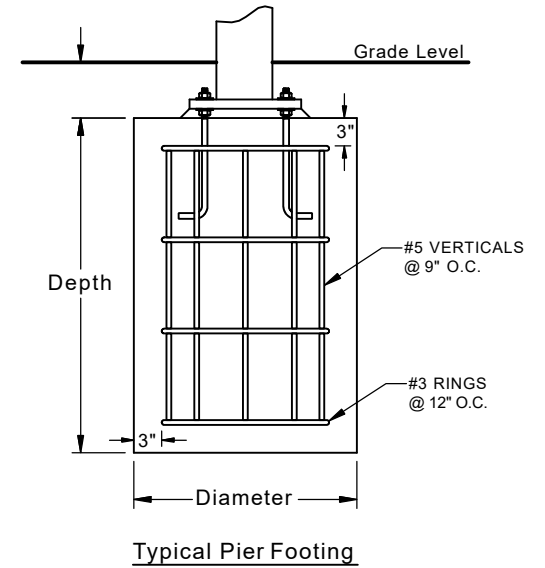

Fabric Connection

Plan View

Side View

Typical Spread Footing

Typical Pier Footing

Column & Footing Schedule

Column ID	Column Size	Est. Footing Size	Est. Pier Footing Size
C1	6" Sch40	2.9' x 2.9' x 3.0'	3.2' Deep x Ø3.0'
C2	8" Sch40	3.3' x 3.3' x 3.0'	3.7' Deep x Ø3.0'
C3	6" Sch40	2.9' x 2.9' x 3.0'	3.2' Deep x Ø3.0'
C4	8" Sch40	3.3' x 3.3' x 3.0'	3.7' Deep x Ø3.0'

SHADE:
20' X 20' 12' EH HYPERBOLIC SAIL

SCALE
Not to Scale

Furniture Leisure
Commercial Site Furnishings

FurnitureLeisure.com PoolFurnitureSupply.com
PicnicFurniture.com PicnicTableSupplier.com
ParkTables.com UBrace.com