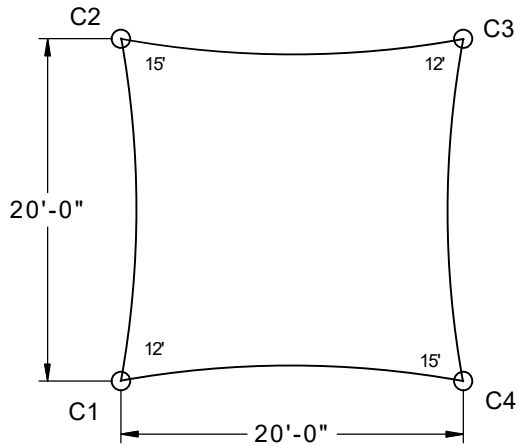

Fabric Connection

Plan View

Side View

Typical Spread Footing

Typical Pier Footing

Column & Footing Schedule

Column ID	Column Size	Est. Footing Size	Est. Pier Footing Size
C1	6" Sch40	2.9' x 2.9' x 3.0'	3.2' Deep x Ø3.0'
C2	8" Sch40	3.3' x 3.3' x 3.0'	3.7' Deep x Ø3.0'
C3	6" Sch40	2.9' x 2.9' x 3.0'	3.2' Deep x Ø3.0'
C4	8" Sch40	3.3' x 3.3' x 3.0'	3.7' Deep x Ø3.0'

SHADE:
20' X 20' 12' EH HYPERBOLIC SAIL

SCALE
Not to Scale

Furniture Leisure
Commercial Site Furnishings

FurnitureLeisure.com PoolFurnitureSupply.com
PicnicFurniture.com PicnicTableSupplier.com
ParkTables.com UBrace.com