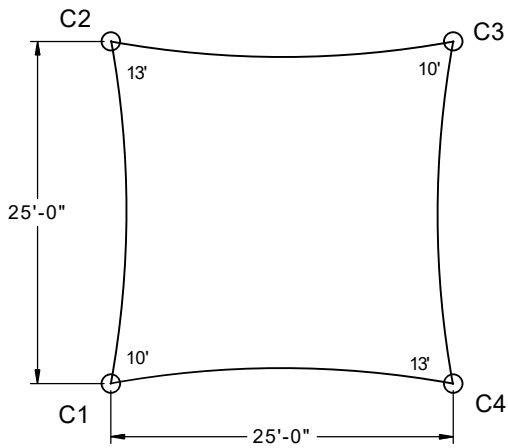

Fabric Connection

Plan View

Side View

Column & Footing Schedule

Column ID	Column Size	Est. Footing Size	Est. Pier Footing Size
C1	8" Sch40	3.4' x 3.4' x 3.0'	5.0' Deep x Ø3.0'
C2	8" Sch40	4.0' x 4.0' x 3.0'	5.3' Deep x Ø3.0'
C3	8" Sch40	3.4' x 3.4' x 3.0'	5.0' Deep x Ø3.0'
C4	8" Sch40	4.0' x 4.0' x 3.0'	5.3' Deep x Ø3.0'

SHADE:
25' X 25' 10' EH HYPERBOLIC SAIL

SCALE
Not to Scale

 **Furniture Leisure**
Commercial Site Furnishings

FurnitureLeisure.com PoolFurnitureSupply.com
PicnicFurniture.com PicnicTableSupplier.com
ParkTables.com UBrace.com