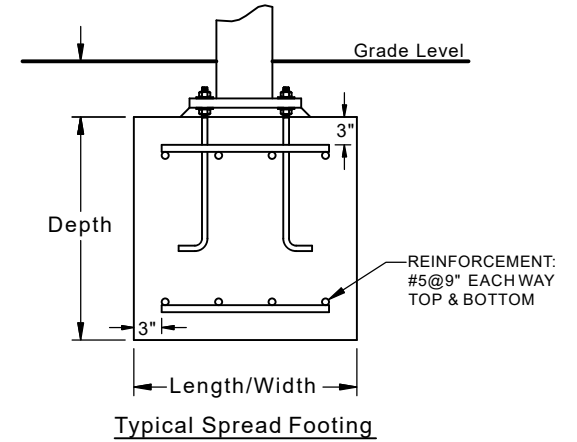

Fabric Connection

Plan View

Side View

Column & Footing Schedule

Column ID	Column Size	Est. Footing Size	Est. Pier Footing Size
C1	8" Sch40	3.4' x 3.4' x 3.0'	5.0' Deep x Ø3.0'
C2	8" Sch40	4.0' x 4.0' x 3.0'	5.3' Deep x Ø3.0'
C3	8" Sch40	3.4' x 3.4' x 3.0'	5.0' Deep x Ø3.0'
C4	8" Sch40	4.0' x 4.0' x 3.0'	5.3' Deep x Ø3.0'

SHADE:
25' X 25' 10' EH HYPERBOLIC SAIL

SCALE
Not to Scale

 **Furniture Leisure**
Commercial Site Furnishings

FurnitureLeisure.com PoolFurnitureSupply.com
PicnicFurniture.com PicnicTableSupplier.com
ParkTables.com UBrace.com