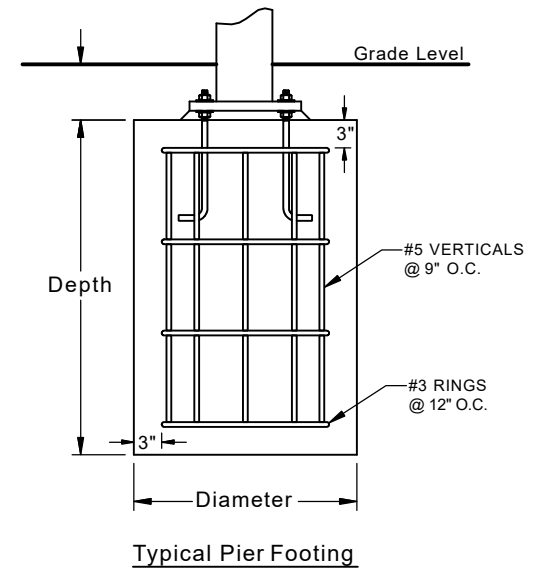

Fabric Connection

Plan View

Side View

Column & Footing Schedule

Column ID	Column Size	Est. Footing Size	Est. Pier Footing Size
C1	8" Sch40	3.4' x 3.4' x 3.0'	5.0' Deep x Ø3.0'
C2	8" Sch40	4.0' x 4.0' x 3.0'	5.3' Deep x Ø3.0'
C3	8" Sch40	3.4' x 3.4' x 3.0'	5.0' Deep x Ø3.0'
C4	8" Sch40	4.0' x 4.0' x 3.0'	5.3' Deep x Ø3.0'

SHADE:
25' X 25' 10' EH HYPERBOLIC SAIL

SCALE
Not to Scale

 **Furniture Leisure**
Commercial Site Furnishings

FurnitureLeisure.com PoolFurnitureSupply.com
PicnicFurniture.com PicnicTableSupplier.com
ParkTables.com UBrace.com