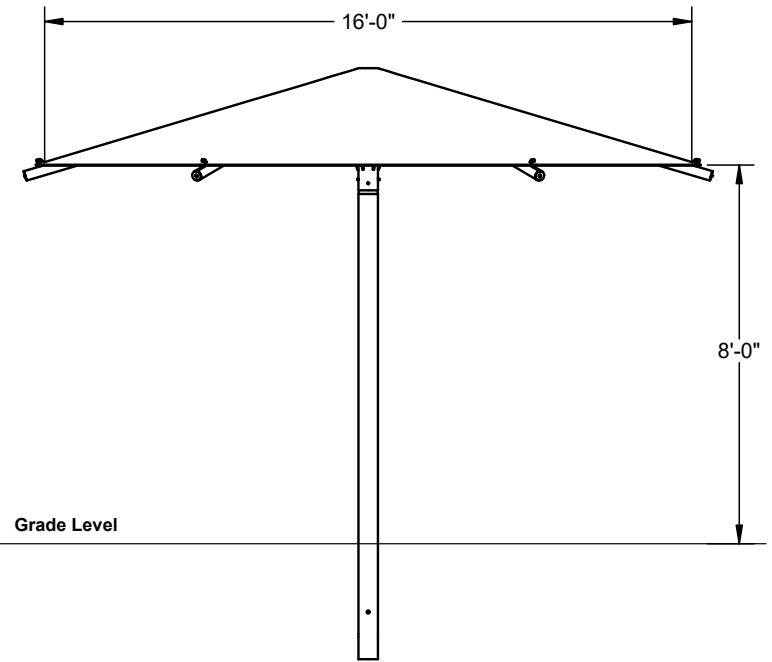

HEXAGON UMBRELLA SHADE

16' x 16' x 8'

MODEL #:
 HU161608SG (With Glide Elbows)
 HU161608SN (Without Glide Elbows)

REF.#	PART DESCRIPTION	QTY.
1	Ø5.0"Column - Surface Mount	1
2	Ø5.0"Crown - With Four Sockets	1
3	Ø2.88"Rafter - Swaged With Bracket	4
4	Strut - Rigid Fixed	4
5	Fabric - With Cable Insert	1
6	Frame Hardware Kit	1

*Footing design based on 1500 PSF soil bearing pressure.

HEXAGON UMBRELLA SHADE

16' x 16' x 8'

MODEL #:
 HU161608IG (With Glide Elbows)
 HU161608IN (Without Glide Elbows)

REF.#	PART DESCRIPTION	QTY.
1	Ø5.0"Column - Surface Mount	1
2	Ø5.0"Crown - With Four Sockets	1
3	Ø2.88"Rafter - Swaged With Bracket	4
4	Strut - Rigid Fixed	4
5	Fabric - With Cable Insert	1
6	Frame Hardware Kit	1