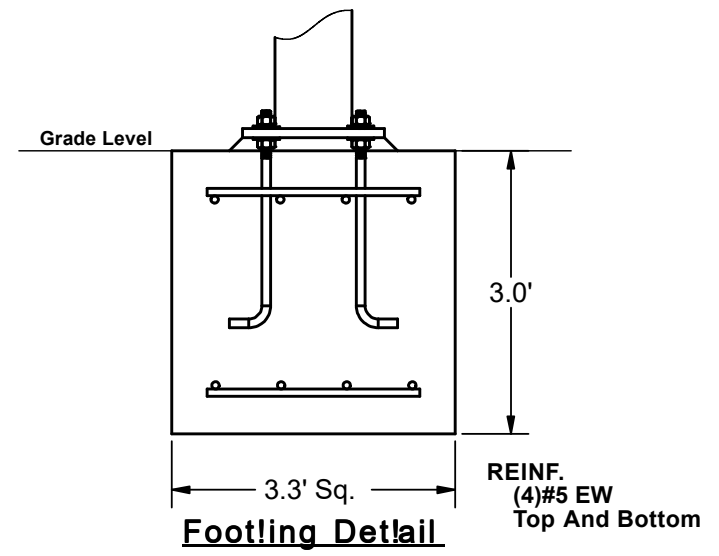

HEXAGON UMBRELLA SHADE

16' x 16' x 8'

MODEL #:
 HU161608SG (With Glide Elbows)
 HU161608SN (Without Glide Elbows)

REF.#	PART DESCRIPTION	QTY.
1	Ø5.0"Column - Surface Mount	1
2	Ø5.0"Crown - With Four Sockets	1
3	Ø2.88"Rafter - Swaged With Bracket	4
4	Strut - Rigid Fixed	4
5	Fabric - With Cable Insert	1
6	Frame Hardware Kit	1

*Footing design based on 1500 PSF soil bearing pressure.

HEXAGON UMBRELLA SHADE

16' x 16' x 8'

MODEL #:
 HU161608IG (With Glide Elbows)
 HU161608IN (Without Glide Elbows)

REF.#	PART DESCRIPTION	QTY.
1	Ø5.0"Column - Surface Mount	1
2	Ø5.0"Crown - With Four Sockets	1
3	Ø2.88"Rafter - Swaged With Bracket	4
4	Strut - Rigid Fixed	4
5	Fabric - With Cable Insert	1
6	Frame Hardware Kit	1

REINF.
 (4)#5 EW
 Top And Bottom
 *Footing design based on 1500 PSF soil bearing pressure.

 **Furniture Leisure**
 Commercial Site Furnishings

FurnitureLeisure.com PoolFurnitureSupply.com
 PicnicFurniture.com PicnicTableSupplier.com
 ParkTables.com UBrace.com