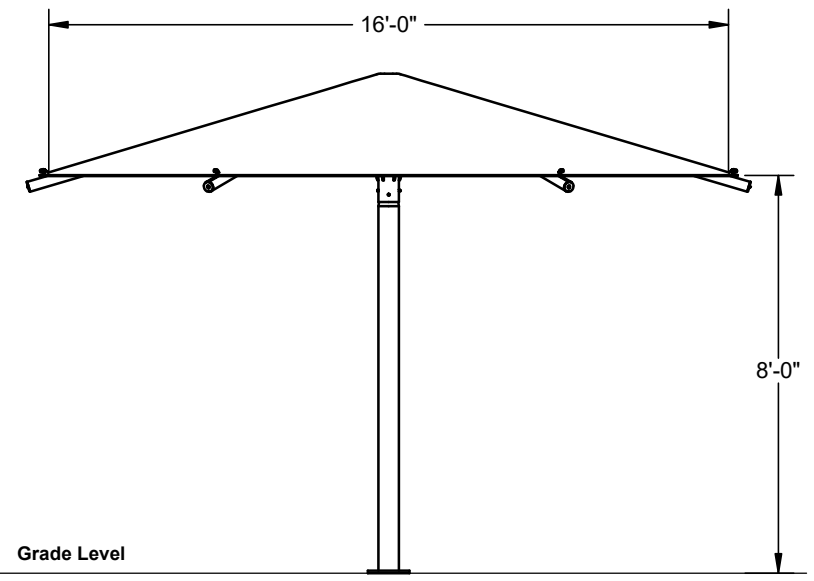

HEXAGON UMBRELLA SHADE

16' x 16' x 8'

MODEL #:
 HU161608SG (With Glide Elbows)
 HU161608SN (Without Glide Elbows)

REF.#	PART DESCRIPTION	QTY.
1	Ø5.0"Column - Surface Mount	1
2	Ø5.0"Crown - With Four Sockets	1
3	Ø2.88"Rafter - Swaged With Bracket	4
4	Strut - Rigid Fixed	4
5	Fabric - With Cable Insert	1
6	Frame Hardware Kit	1

*Footing design based on 1500 PSF soil bearing pressure.

HEXAGON UMBRELLA SHADE

16' x 16' x 8'

MODEL #:
 HU161608IG (With Glide Elbows)
 HU161608IN (Without Glide Elbows)

REF.#	PART DESCRIPTION	QTY.
1	Ø5.0"Column - Surface Mount	1
2	Ø5.0"Crown - With Four Sockets	1
3	Ø2.88"Rafter - Swaged With Bracket	4
4	Strut - Rigid Fixed	4
5	Fabric - With Cable Insert	1
6	Frame Hardware Kit	1