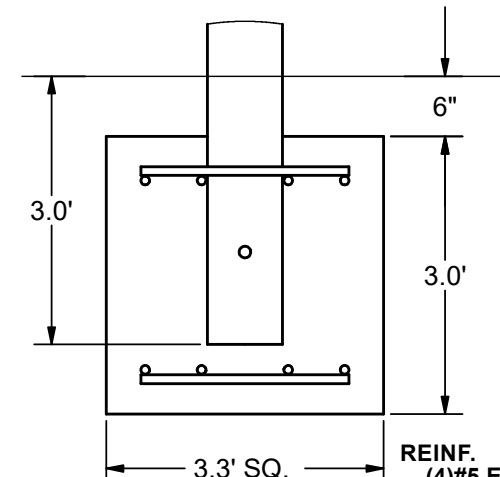

HEXAGON UMBRELLA SHADE

16' x 16' x 8'

MODEL #:
 HU161608SG (With Glide Elbows)
 HU161608SN (Without Glide Elbows)

REF.#	PART DESCRIPTION	QTY.
1	Ø5.0"Column - Surface Mount	1
2	Ø5.0"Crown - With Four Sockets	1
3	Ø2.88"Rafter - Swaged With Bracket	4
4	Strut - Rigid Fixed	4
5	Fabric - With Cable Insert	1
6	Frame Hardware Kit	1

*Footing design based on 1500 PSF soil bearing pressure.

HEXAGON UMBRELLA SHADE

16' x 16' x 8'

MODEL #:
 HU161608IG (With Glide Elbows)
 HU161608IN (Without Glide Elbows)

REF.#	PART DESCRIPTION	QTY.
1	Ø5.0"Column - Surface Mount	1
2	Ø5.0"Crown - With Four Sockets	1
3	Ø2.88"Rafter - Swaged With Bracket	4
4	Strut - Rigid Fixed	4
5	Fabric - With Cable Insert	1
6	Frame Hardware Kit	1

REINF.
 (4)#5 EW
 Top And Bottom
 *Footing design based on 1500 PSF soil bearing pressure.

 **Furniture Leisure**
 Commercial Site Furnishings

FurnitureLeisure.com PoolFurnitureSupply.com
 PicnicFurniture.com PicnicTableSupplier.com
 ParkTables.com UBrace.com