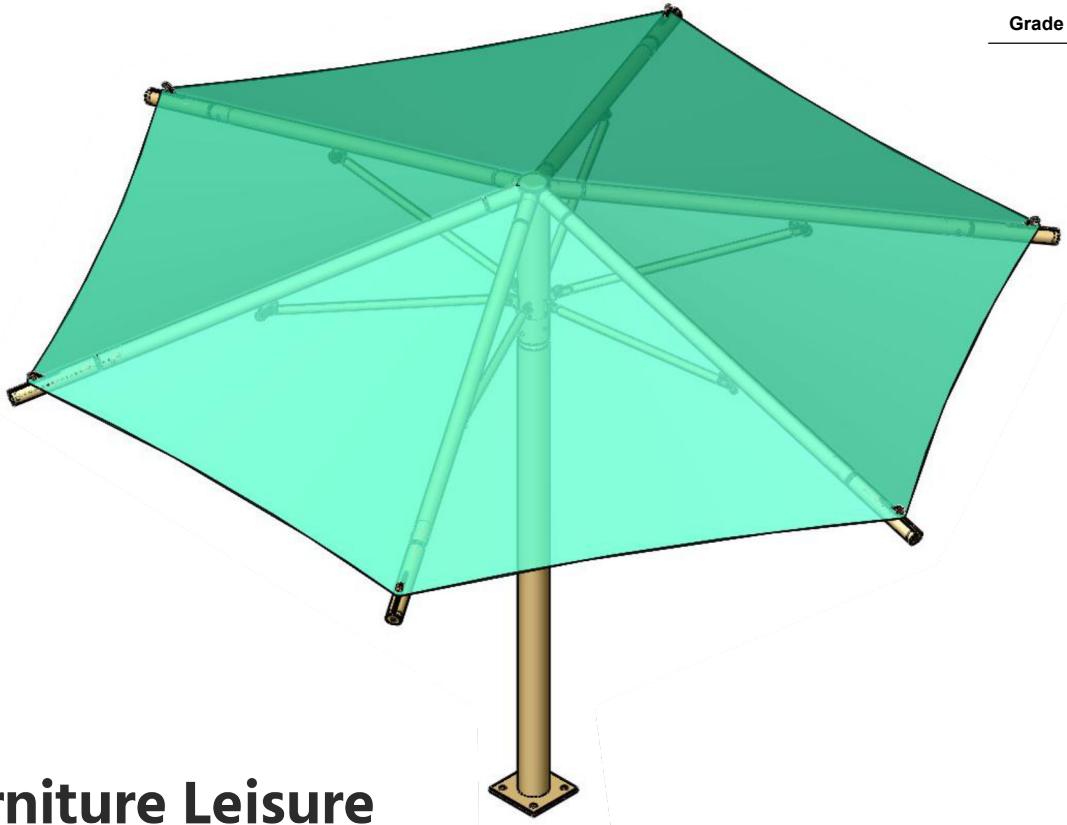

HEXAGON UMBRELLA SHADE

16' x 16' x 8'

MODEL #:
 HU161608SG (With Glide Elbows)
 HU161608SN (Without Glide Elbows)

REF.#	PART DESCRIPTION	QTY.
1	Ø5.0"Column - Surface Mount	1
2	Ø5.0"Crown - With Four Sockets	1
3	Ø2.88"Rafter - Swaged With Bracket	4
4	Strut - Rigid Fixed	4
5	Fabric - With Cable Insert	1
6	Frame Hardware Kit	1

*Footing design based on 1500 PSF soil bearing pressure.

HEXAGON UMBRELLA SHADE

16' x 16' x 8'

MODEL #:
 HU161608IG (With Glide Elbows)
 HU161608IN (Without Glide Elbows)

REF.#	PART DESCRIPTION	QTY.
1	Ø5.0"Column - Surface Mount	1
2	Ø5.0"Crown - With Four Sockets	1
3	Ø2.88"Rafter - Swaged With Bracket	4
4	Strut - Rigid Fixed	4
5	Fabric - With Cable Insert	1
6	Frame Hardware Kit	1

REINF.
 (4)#5 EW
 Top And Bottom
 *Footing design based on 1500 PSF soil bearing pressure.

 **Furniture Leisure**
 Commercial Site Furnishings

FurnitureLeisure.com PoolFurnitureSupply.com
 PicnicFurniture.com PicnicTableSupplier.com
 ParkTables.com UBrace.com