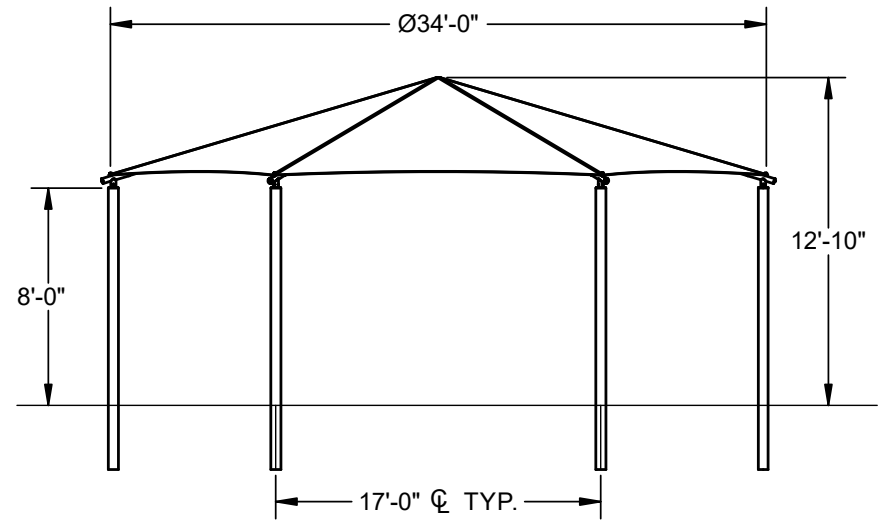

HEXAGON HIP SHADE

**34' x 34' x 8'**

MODEL #:  
 HD343408SG (With Glide Elbows)  
 HD343408SN (Without Glide Elbows)

**ELEVATION VIEW**

**REINF.**  
**(3)#5 EW**  
**Top And Bottom**

\*Footing design based on 1500 PSF soil bearing pressure.

REF.#	PART DESCRIPTION	QTY.
1	Ø5.0"Column - Surface Mount	6
2	Ø5.0"Hub - With Six Sockets	1
3	Ø2.88"Rafter - Swaged	6
4	Angled Elbow	6
5	Fabric - With Cable Insert	1
6	Frame Hardware Kit	1

**Furniture Leisure**

Commercial Site Furnishings

1-800-213-2401 | sales@furnitureleisure.com

FurnitureLeisure.com PoolFurnitureSupply.com

PicnicFurniture.com PicnicTableSupplier.com

ParkTables.com

UBrace.com

HEXAGON HIP SHADE

**34' x 34' x 8'**

**ELEVATION VIEW**

**FOOTING DETAIL**

\*Footing design based on 1500 PSF soil bearing pressure.