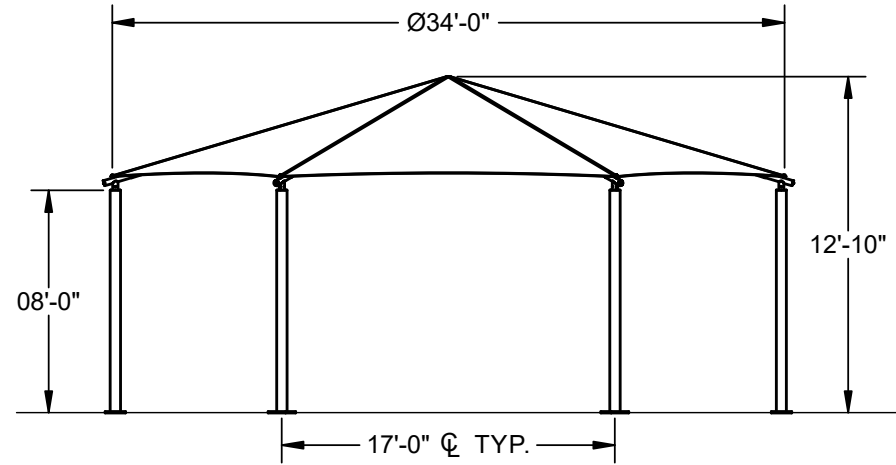

HEXAGON HIP SHADE

**34' x 34' x 8'**

MODEL #:  
 HD343408SG (With Glide Elbows)  
 HD343408SN (Without Glide Elbows)

**ELEVATION VIEW**

**REINF.**  
**(3)#5 EW**  
**Top And Bottom**

\*Footing design based on 1500 PSF soil bearing pressure.

REF.#	PART DESCRIPTION	QTY.
1	Ø5.0"Column - Surface Mount	6
2	Ø5.0"Hub - With Six Sockets	1
3	Ø2.88"Rafter - Swaged	6
4	Angled Elbow	6
5	Fabric - With Cable Insert	1
6	Frame Hardware Kit	1

**Furniture Leisure**

**ELEVATION VIEW**

**FOOTING DETAIL**

\*Footing design based on 1500 PSF soil bearing pressure.