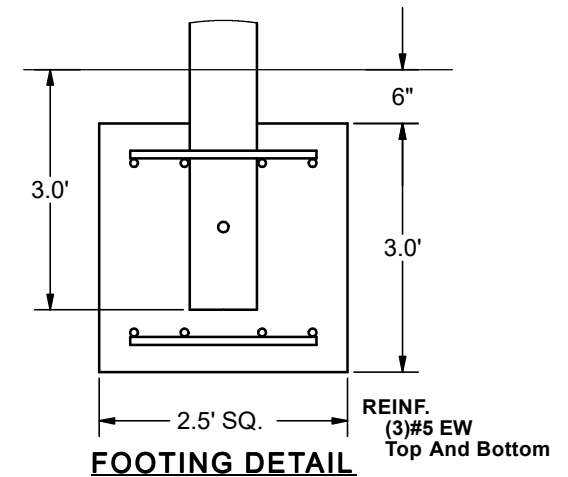

REF.#	PART DESCRIPTION	QTY.
1	Ø5.0"Column - Surface Mount	6
2	Ø5.0"Hub - With Six Sockets	1
3	Ø2.88"Rafter - Swaged	6
4	Angled Elbow	6
5	Fabric - With Cable Insert	1
6	Frame Hardware Kit	1

**Furniture Leisure**

MODEL #:

HD343408IG (With Glide Elbows)

HD343408IN (Without Glide Elbows)

REF.#	PART DESCRIPTION	QTY.
1	Ø5.0"Column - Embedded	6
2	Ø5.0"Hub - With Six Sockets	1
3	Ø2.8"Rafter - Swaged	6
4	Angled Elbow	6
5	Fabric - With Cable Insert	1
6	Frame Hardware Kit	1

**ELEVATION VIEW**

**FOOTING DETAIL**

\*Footing design based on 1500 PSF soil bearing pressure.