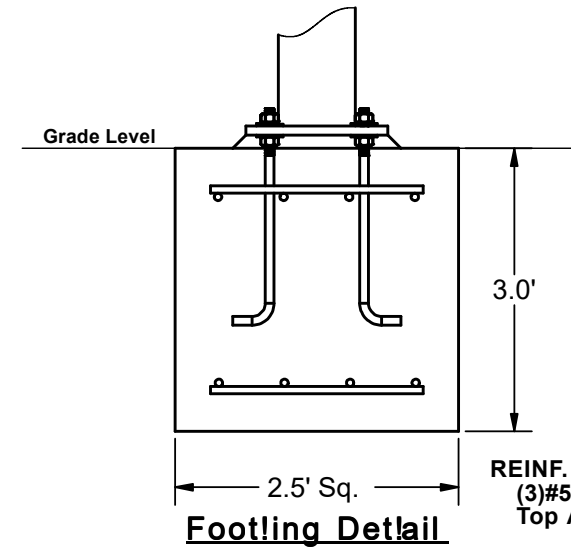

HEXAGON HIP SHADE

**34' x 34' x 8'**

MODEL #:  
 HD343408SG (With Glide Elbows)  
 HD343408SN (Without Glide Elbows)

**ELEVATION VIEW**

**REINF.**  
**(3)#5 EW**  
**Top And Bottom**

\*Footing design based on 1500 PSF soil bearing pressure.

REF.#	PART DESCRIPTION	QTY.
1	Ø5.0"Column - Surface Mount	6
2	Ø5.0"Hub - With Six Sockets	1
3	Ø2.88"Rafter - Swaged	6
4	Angled Elbow	6
5	Fabric - With Cable Insert	1
6	Frame Hardware Kit	1

**Furniture Leisure**

MODEL #:

HD343408IG (With Glide Elbows)

HD343408IN (Without Glide Elbows)

REF.#	PART DESCRIPTION	QTY.
1	Ø5.0"Column - Embedded	6
2	Ø5.0"Hub - With Six Sockets	1
3	Ø2.8"Rafter - Swaged	6
4	Angled Elbow	6
5	Fabric - With Cable Insert	1
6	Frame Hardware Kit	1

**ELEVATION VIEW**

**FOOTING DETAIL**

\*Footing design based on 1500 PSF soil bearing pressure.