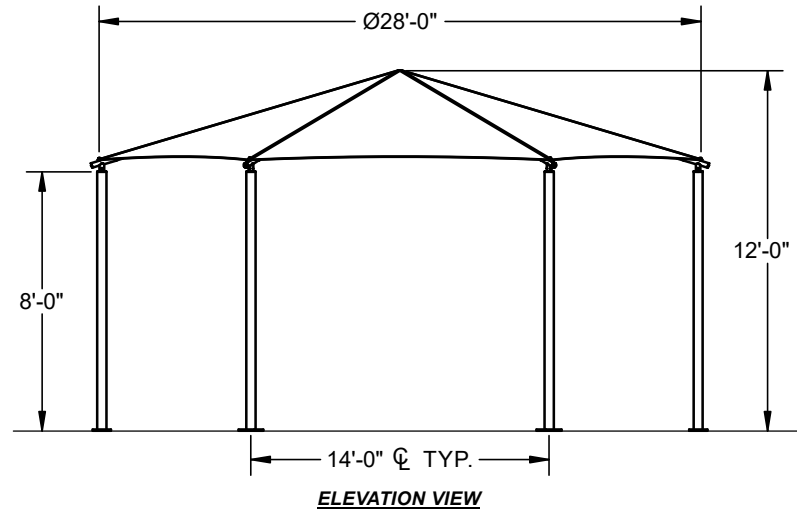

HEXAGON HIP SHADE

28' x 28' x 8'

MODEL #:
 HD282808SG (With Glide Elbows)
 HD282808SN (Without Glide Elbows)

REF.#	PART DESCRIPTION	QTY.
1	Ø5.0"Column - Surface Mount	6
2	Ø5.0"Hub - With Six Sockets	1
3	Ø2.88"Rafter - Swaged	6
4	Angled Elbow	6
5	Fabric - With Cable Insert	1
6	Frame Hardware Kit	1

REINF.
 (3)#5 EW
 Top And Bottom

*Footing design based on 1500 PSF soil bearing pressure.

HEXAGON HIP SHADE

28' x 28' x 8'

MODEL #:
 HD282808IG (With Glide Elbows)
 HD282808IN (Without Glide Elbows)

ELEVATION VIEW

FOOTING DETAIL

*Footing design based on 1500 PSF soil bearing pressure.

REF.#	PART DESCRIPTION	QTY.
1	Ø5.0"Column - Embedded	6
2	Ø5.0"Hub - With Six Sockets	1
3	Ø2.88"Rafter - Swaged	6
4	Angled Elbow	6
5	Fabric - With Cable Insert	1
6	Frame Hardware Kit	1