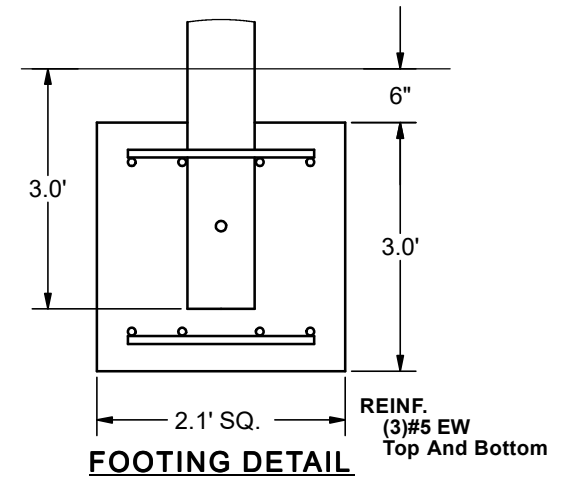

HEXAGON HIP SHADE

28' x 28' x 8'

MODEL #:
 HD282808SG (With Glide Elbows)
 HD282808SN (Without Glide Elbows)

REF.#	PART DESCRIPTION	QTY.
1	Ø5.0"Column - Surface Mount	6
2	Ø5.0"Hub - With Six Sockets	1
3	Ø2.88"Rafter - Swaged	6
4	Angled Elbow	6
5	Fabric - With Cable Insert	1
6	Frame Hardware Kit	1

REINF.
 (3)#5 EW
 Top And Bottom

*Footing design based on 1500 PSF soil bearing pressure.

HEXAGON HIP SHADE

28' x 28' x 8'

MODEL #:
 HD282808IG (With Glide Elbows)
 HD282808IN (Without Glide Elbows)

ELEVATION VIEW

FOOTING DETAIL

*Footing design based on 1500 PSF soil bearing pressure.

REF.#	PART DESCRIPTION	QTY.
1	Ø5.0"Column - Embedded	6
2	Ø5.0"Hub - With Six Sockets	1
3	Ø2.88"Rafter - Swaged	6
4	Angled Elbow	6
5	Fabric - With Cable Insert	1
6	Frame Hardware Kit	1