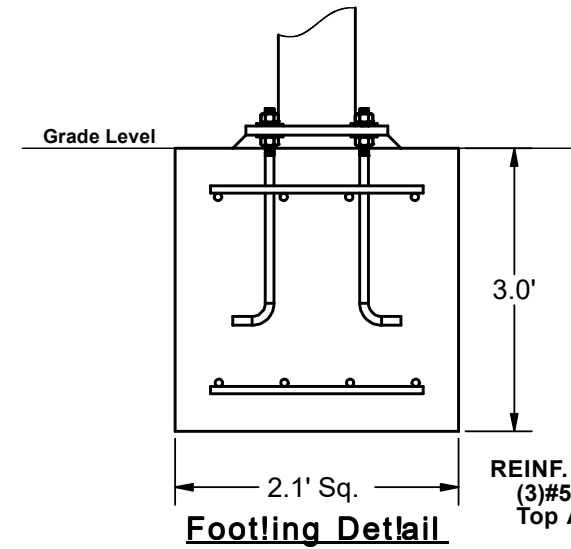

HEXAGON HIP SHADE

28' x 28' x 8'

MODEL #:
 HD282808SG (With Glide Elbows)
 HD282808SN (Without Glide Elbows)

REF.#	PART DESCRIPTION	QTY.
1	Ø5.0"Column - Surface Mount	6
2	Ø5.0"Hub - With Six Sockets	1
3	Ø2.88"Rafter - Swaged	6
4	Angled Elbow	6
5	Fabric - With Cable Insert	1
6	Frame Hardware Kit	1

REINF.
 (3)#5 EW
 Top And Bottom

*Footing design based on 1500 PSF soil bearing pressure.

HEXAGON HIP SHADE

28' x 28' x 8'

MODEL #:
 HD282808IG (With Glide Elbows)
 HD282808IN (Without Glide Elbows)

ELEVATION VIEW

FOOTING DETAIL

*Footing design based on 1500 PSF soil bearing pressure.

REF.#	PART DESCRIPTION	QTY.
1	Ø5.0"Column - Embedded	6
2	Ø5.0"Hub - With Six Sockets	1
3	Ø2.88"Rafter - Swaged	6
4	Angled Elbow	6
5	Fabric - With Cable Insert	1
6	Frame Hardware Kit	1