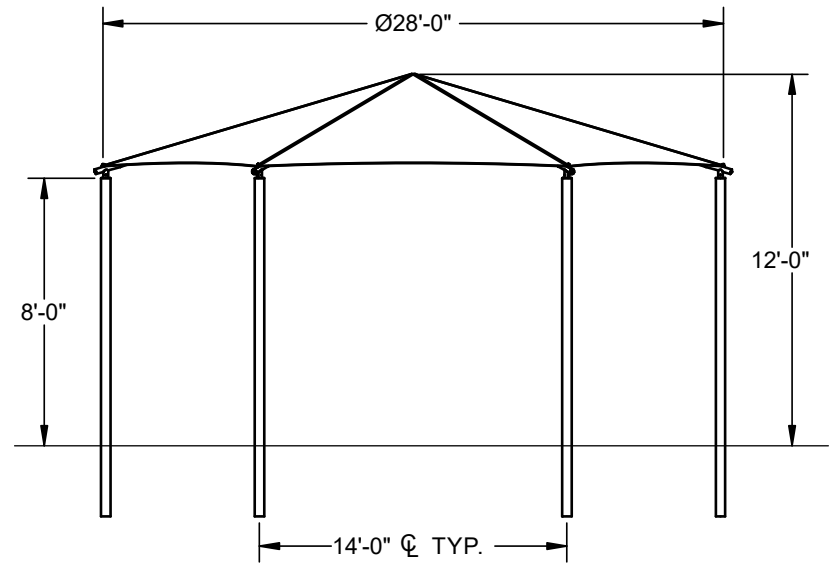

HEXAGON HIP SHADE

28' x 28' x 8'

MODEL #:
 HD282808SG (With Glide Elbows)
 HD282808SN (Without Glide Elbows)

REF.#	PART DESCRIPTION	QTY.
1	Ø5.0"Column - Surface Mount	6
2	Ø5.0"Hub - With Six Sockets	1
3	Ø2.88"Rafter - Swaged	6
4	Angled Elbow	6
5	Fabric - With Cable Insert	1
6	Frame Hardware Kit	1

REINF.
 (3)#5 EW
 Top And Bottom

*Footing design based on 1500 PSF soil bearing pressure.

HEXAGON HIP SHADE

28' x 28' x 8'

MODEL #:
 HD282808IG (With Glide Elbows)
 HD282808IN (Without Glide Elbows)

ELEVATION VIEW

FOOTING DETAIL

*Footing design based on 1500 PSF soil bearing pressure.

REF.#	PART DESCRIPTION	QTY.
1	Ø5.0"Column - Embedded	6
2	Ø5.0"Hub - With Six Sockets	1
3	Ø2.88"Rafter - Swaged	6
4	Angled Elbow	6
5	Fabric - With Cable Insert	1
6	Frame Hardware Kit	1