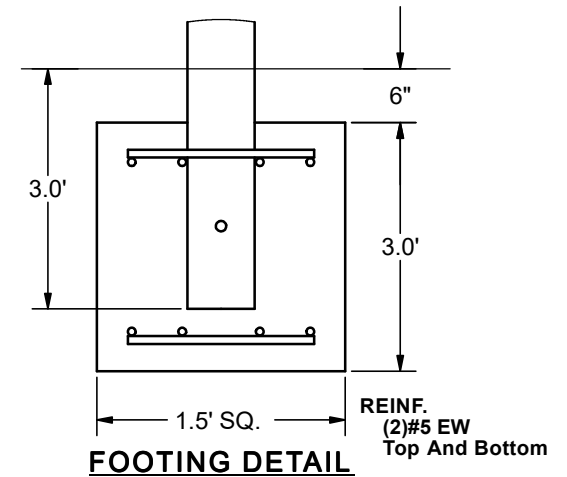

HEXAGON HIP SHADE

**20' x 20' x 8'**

MODEL #:  
 HD202008SG (With Glide Elbows)  
 HD202008SN (Without Glide Elbows)

REF.#	PART DESCRIPTION	QTY.
1	Ø3.5"Column - Surface Mount	6
2	Ø3.5"Hub - With Six Sockets	1
3	Ø2.5"Rafter - Swaged	6
4	Angled Elbow	6
5	Fabric - With Cable Insert	1
6	Frame Hardware Kit	1

REINF.  
 (2)#5 EW  
 Top And Bottom

\*Footing design based on 1500 PSF soil bearing pressure.

HEXAGON HIP SHADE

**20' x 20' x 8'**

MODEL #:  
 HD202008IG (With Glide Elbows)  
 HD202008IN (Without Glide Elbows)

**ELEVATION VIEW**

**FOOTING DETAIL**

\*Footing design based on 1500 PSF soil bearing pressure.

REF.#	PART DESCRIPTION	QTY.
1	Ø3.5"Column - Embedded	6
2	Ø3.5"Hub - With Six Sockets	1
3	Ø2.5"Rafter - Swaged	6
4	Angled Elbow	6
5	Fabric - With Cable Insert	1
6	Frame Hardware Kit	1