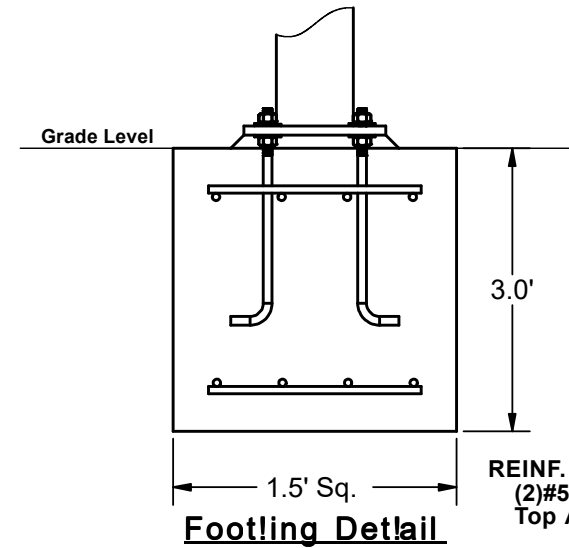

HEXAGON HIP SHADE

**20' x 20' x 8'**

MODEL #:  
 HD202008SG (With Glide Elbows)  
 HD202008SN (Without Glide Elbows)

REF.#	PART DESCRIPTION	QTY.
1	Ø3.5"Column - Surface Mount	6
2	Ø3.5"Hub - With Six Sockets	1
3	Ø2.5"Rafter - Swaged	6
4	Angled Elbow	6
5	Fabric - With Cable Insert	1
6	Frame Hardware Kit	1

REINF.  
 (2)#5 EW  
 Top And Bottom

\*Footing design based on 1500 PSF soil bearing pressure.

HEXAGON HIP SHADE

**20' x 20' x 8'**

MODEL #:  
 HD202008IG (With Glide Elbows)  
 HD202008IN (Without Glide Elbows)

**ELEVATION VIEW**

**FOOTING DETAIL**

\*Footing design based on 1500 PSF soil bearing pressure.

REF.#	PART DESCRIPTION	QTY.
1	Ø3.5"Column - Embedded	6
2	Ø3.5"Hub - With Six Sockets	1
3	Ø2.5"Rafter - Swaged	6
4	Angled Elbow	6
5	Fabric - With Cable Insert	1
6	Frame Hardware Kit	1