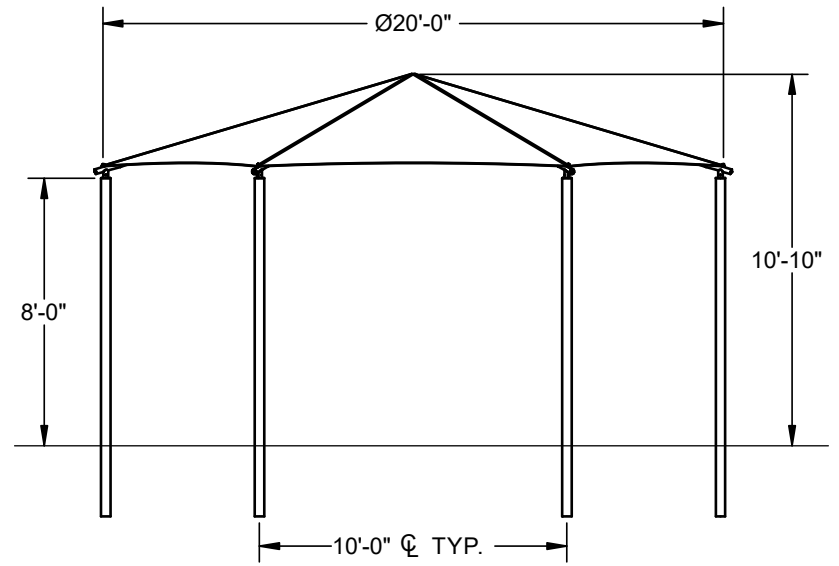

HEXAGON HIP SHADE

**20' x 20' x 8'**

MODEL #:  
 HD202008SG (With Glide Elbows)  
 HD202008SN (Without Glide Elbows)

REF.#	PART DESCRIPTION	QTY.
1	Ø3.5"Column - Surface Mount	6
2	Ø3.5"Hub - With Six Sockets	1
3	Ø2.5"Rafter - Swaged	6
4	Angled Elbow	6
5	Fabric - With Cable Insert	1
6	Frame Hardware Kit	1

REINF.  
 (2)#5 EW  
 Top And Bottom

\*Footing design based on 1500 PSF soil bearing pressure.

HEXAGON HIP SHADE

**20' x 20' x 8'**

MODEL #:  
 HD202008IG (With Glide Elbows)  
 HD202008IN (Without Glide Elbows)

**ELEVATION VIEW**

**FOOTING DETAIL**

\*Footing design based on 1500 PSF soil bearing pressure.

REF.#	PART DESCRIPTION	QTY.
1	Ø3.5"Column - Embedded	6
2	Ø3.5"Hub - With Six Sockets	1
3	Ø2.5"Rafter - Swaged	6
4	Angled Elbow	6
5	Fabric - With Cable Insert	1
6	Frame Hardware Kit	1