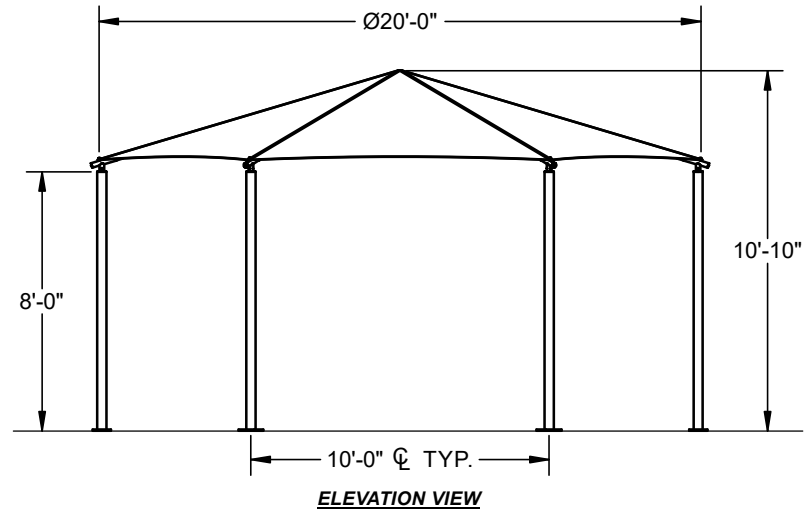

HEXAGON HIP SHADE

**20' x 20' x 8'**

MODEL #:  
 HD202008SG (With Glide Elbows)  
 HD202008SN (Without Glide Elbows)

REF.#	PART DESCRIPTION	QTY.
1	Ø3.5"Column - Surface Mount	6
2	Ø3.5"Hub - With Six Sockets	1
3	Ø2.5"Rafter - Swaged	6
4	Angled Elbow	6
5	Fabric - With Cable Insert	1
6	Frame Hardware Kit	1

REINF.  
 (2)#5 EW  
 Top And Bottom

\*Footing design based on 1500 PSF soil bearing pressure.

HEXAGON HIP SHADE

**20' x 20' x 8'**

MODEL #:  
 HD202008IG (With Glide Elbows)  
 HD202008IN (Without Glide Elbows)

**ELEVATION VIEW**

**FOOTING DETAIL**

\*Footing design based on 1500 PSF soil bearing pressure.

REF.#	PART DESCRIPTION	QTY.
1	Ø3.5"Column - Embedded	6
2	Ø3.5"Hub - With Six Sockets	1
3	Ø2.5"Rafter - Swaged	6
4	Angled Elbow	6
5	Fabric - With Cable Insert	1
6	Frame Hardware Kit	1