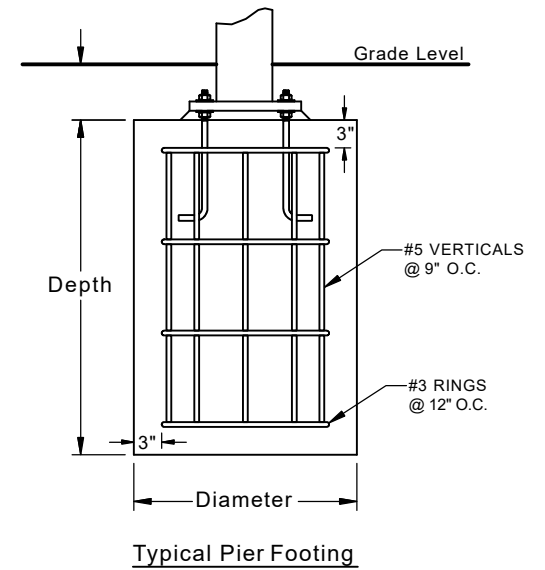

Fabric Connection

Plan View

Side View

SHADE:
35' X 35' X 35' 14' EH TRIANGLE SAIL

SCALE
Not to Scale

Column & Footing Schedule

Column ID	Column Size	Est. Footing Size	Est. Pier Footing Size
C1	10" Sch40	4.2' x 4.2' x 3.0'	4.8' Deep x Ø3.0'
C2	12.75" OD HSS	5.0' x 5.0' x 3.0'	5.5' Deep x Ø3.0'
C3	10" Sch40	4.2' x 4.2' x 3.0'	4.8' Deep x Ø3.0'