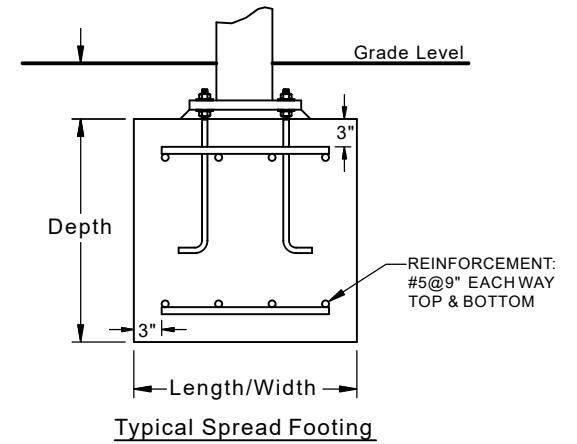

Fabric Connection

Plan View

Side View

SHADE:
35' X 35' X 35' 14' EH TRIANGLE SAIL

SCALE
Not to Scale

Column & Footing Schedule

Column ID	Column Size	Est. Footing Size	Est. Pier Footing Size
C1	10" Sch40	4.2' x 4.2' x 3.0'	4.8' Deep x Ø3.0'
C2	12.75" OD HSS	5.0' x 5.0' x 3.0'	5.5' Deep x Ø3.0'
C3	10" Sch40	4.2' x 4.2' x 3.0'	4.8' Deep x Ø3.0'