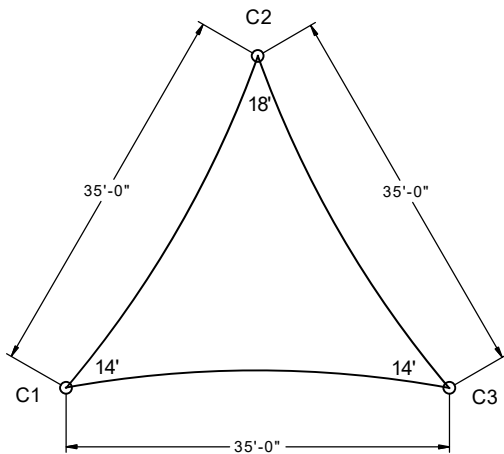

Fabric Connection

Plan View

Side View

SHADE:
35' X 35' X 35' 14' EH TRIANGLE SAIL

SCALE
Not to Scale

Column & Footing Schedule

Column ID	Column Size	Est. Footing Size	Est. Pier Footing Size
C1	10" Sch40	4.2' x 4.2' x 3.0'	4.8' Deep x Ø3.0'
C2	12.75" OD HSS	5.0' x 5.0' x 3.0'	5.5' Deep x Ø3.0'
C3	10" Sch40	4.2' x 4.2' x 3.0'	4.8' Deep x Ø3.0'