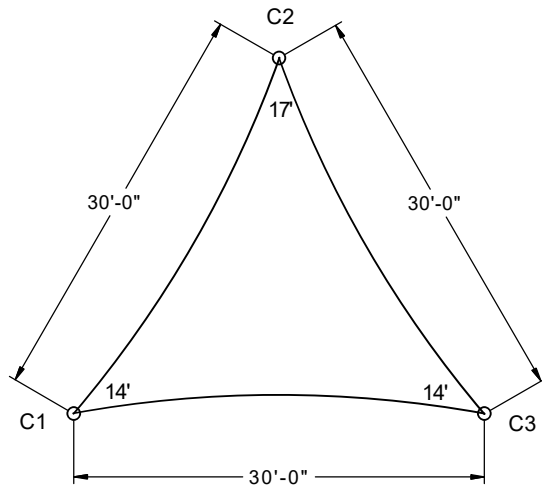

Fabric Connection

Plan View

Side View

SHADE:  
30' X 30' X 30' 14' EH TRIANGLE SAIL

SCALE  
Not to Scale

Typical Spread Footing

Typical Pier Footing

**Column & Footing Schedule**

Column ID	Column Size	Est. Footing Size	Est. Pier Footing Size
C1	10" Sch40	3.6' x 3.6' x 3.0'	3.5' Deep x Ø3.0'
C2	10" Sch40	4.2' x 4.2' x 3.0'	5.0' Deep x Ø3.0'
C3	10" Sch40	3.6' x 3.6' x 3.0'	3.5' Deep x Ø3.0'