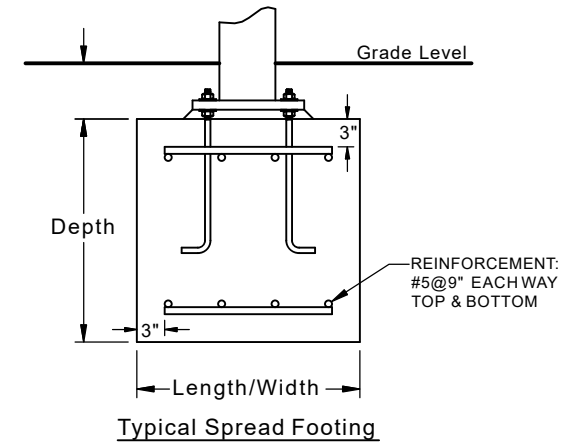

Fabric Connection

Plan View

Side View

SHADE:  
30' X 30' X 30' 14' EH TRIANGLE SAIL

SCALE  
Not to Scale

Typical Spread Footing

Typical Pier Footing

**Column & Footing Schedule**

Column ID	Column Size	Est. Footing Size	Est. Pier Footing Size
C1	10" Sch40	3.6' x 3.6' x 3.0'	3.5' Deep x Ø3.0'
C2	10" Sch40	4.2' x 4.2' x 3.0'	5.0' Deep x Ø3.0'
C3	10" Sch40	3.6' x 3.6' x 3.0'	3.5' Deep x Ø3.0'