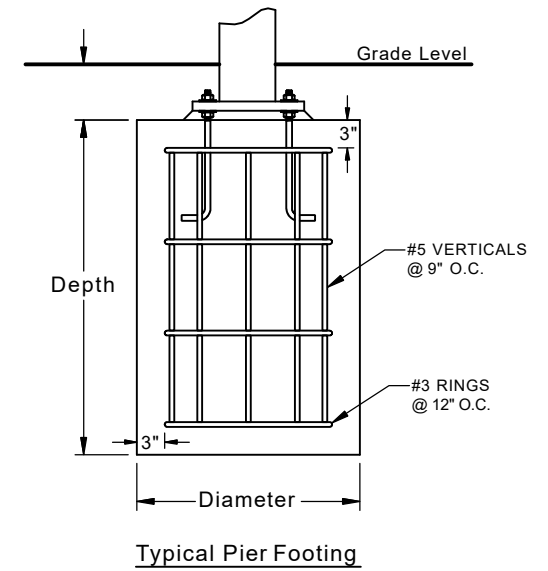

Fabric Connection

Plan View

Side View

SHADE:  
30' X 30' X 30' 14' EH TRIANGLE SAIL

SCALE  
Not to Scale

Typical Spread Footing

Typical Pier Footing

**Column & Footing Schedule**

Column ID	Column Size	Est. Footing Size	Est. Pier Footing Size
C1	10" Sch40	3.6' x 3.6' x 3.0'	3.5' Deep x Ø3.0'
C2	10" Sch40	4.2' x 4.2' x 3.0'	5.0' Deep x Ø3.0'
C3	10" Sch40	3.6' x 3.6' x 3.0'	3.5' Deep x Ø3.0'