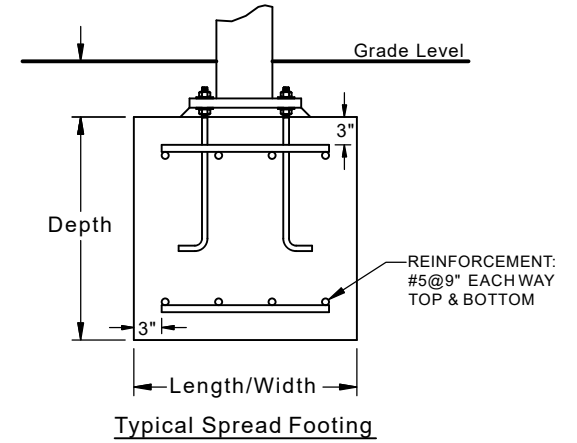

Fabric Connection

Plan View

Side View

SHADE:

25' X 25' X 25' 14' EH TRIANGLE SAIL

SCALE

Not to Scale

Column & Footing Schedule

Column ID	Column Size	Est. Footing Size	Est. Pier Footing Size
C1	8" Sch40	3.0' x 3.0' x 3.0'	3.5' Deep x Ø3.0'
C2	10" Sch40	3.5' x 3.5' x 3.0'	3.8' Deep x Ø3.0'
C3	8" Sch40	3.0' x 3.0' x 3.0'	3.5' Deep x Ø3.0'