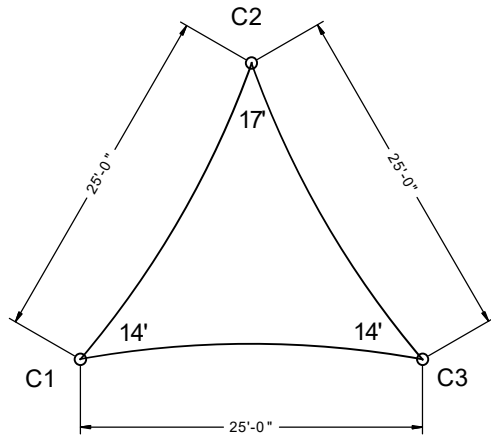

Fabric Connection

Plan View

Side View

SHADE:

25' X 25' X 25' 14' EH TRIANGLE SAIL

SCALE

Not to Scale

Column & Footing Schedule

Column ID	Column Size	Est. Footing Size	Est. Pier Footing Size
C1	8" Sch40	3.0' x 3.0' x 3.0'	3.5' Deep x Ø3.0'
C2	10" Sch40	3.5' x 3.5' x 3.0'	3.8' Deep x Ø3.0'
C3	8" Sch40	3.0' x 3.0' x 3.0'	3.5' Deep x Ø3.0'