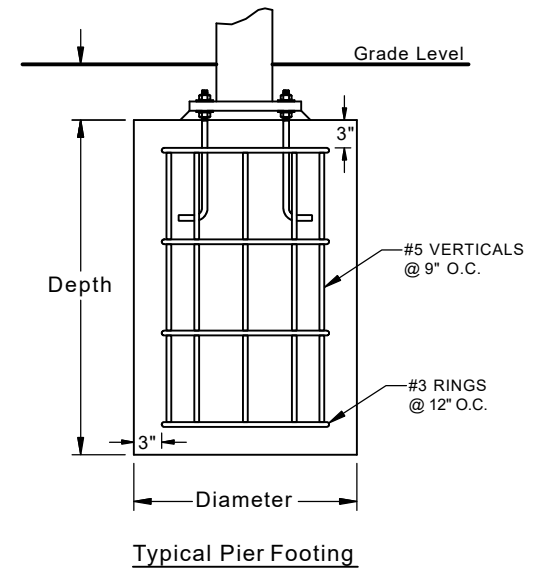

Fabric Connection

Plan View

Side View

SHADE:

25' X 25' X 25' 14' EH TRIANGLE SAIL

SCALE

Not to Scale

Column & Footing Schedule

Column ID	Column Size	Est. Footing Size	Est. Pier Footing Size
C1	8" Sch40	3.0' x 3.0' x 3.0'	3.5' Deep x Ø3.0'
C2	10" Sch40	3.5' x 3.5' x 3.0'	3.8' Deep x Ø3.0'
C3	8" Sch40	3.0' x 3.0' x 3.0'	3.5' Deep x Ø3.0'