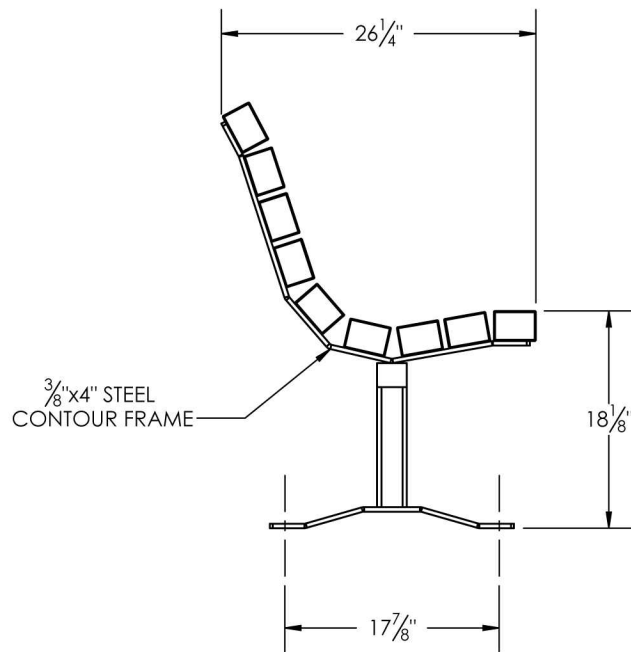

FURNITURE LEISURE INC

1.800.213.2401 | SALES@FURNITURELEISURE.COM

FurnitureLeisure.com
PicnicFurniture.com
ParkTables.com

PoolFurnitureSupply.com
PicnicTableSupplier.com
UBrace.com

Sheet 1 of 1	Initials	Date	Spec Drawing	Model #: 6CB3RP
Drawn by	BGS	6/5/2014	Description: 6' 3"x4" SURFACE MOUNT COUTOUR BENCH	
Note:			Material: COATED STEEL, RECYCLED PLASTIC	
			Weight: 224 lbs	