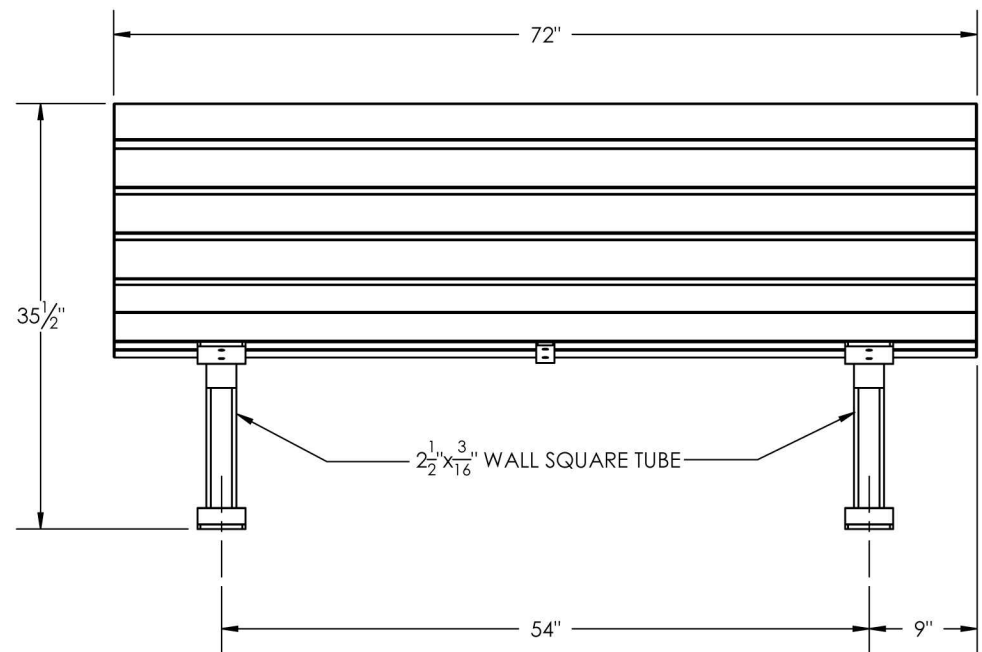

FURNITURE LEISURE INC

1.800.213.2401 | SALES@FURNITURELEISURE.COM

FurnitureLeisure.com
PicnicFurniture.com
ParkTables.com

PoolFurnitureSupply.com
PicnicTableSupplier.com
UBrace.com

Sheet 1 of 1	Initials	Date	Spec Drawing	Model #: 6CB3RP
Drawn by	BGS	6/5/2014	Description: 6' 3"x4" SURFACE MOUNT COUTOUR BENCH	
Note:			Material: COATED STEEL, RECYCLED PLASTIC	
			Weight: 224 lbs	