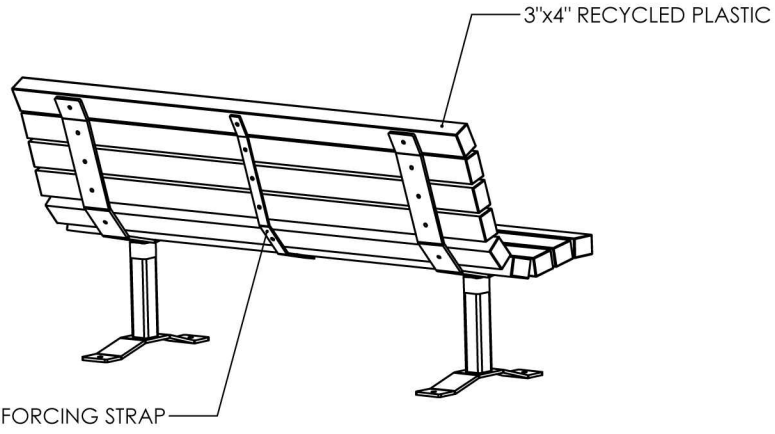

FURNITURE LEISURE INC

1.800.213.2401 | SALES@FURNITURELEISURE.COM

FurnitureLeisure.com
PicnicFurniture.com
ParkTables.com

PoolFurnitureSupply.com
PicnicTableSupplier.com
UBrace.com

Sheet 1 of 1	Initials	Date	Spec Drawing	Model #: 6CB3RP
Drawn by	BGS	6/5/2014	Description: 6' 3"x4" SURFACE MOUNT COUTOUR BENCH	
Note:			Material: COATED STEEL, RECYCLED PLASTIC	
			Weight: 224 lbs	