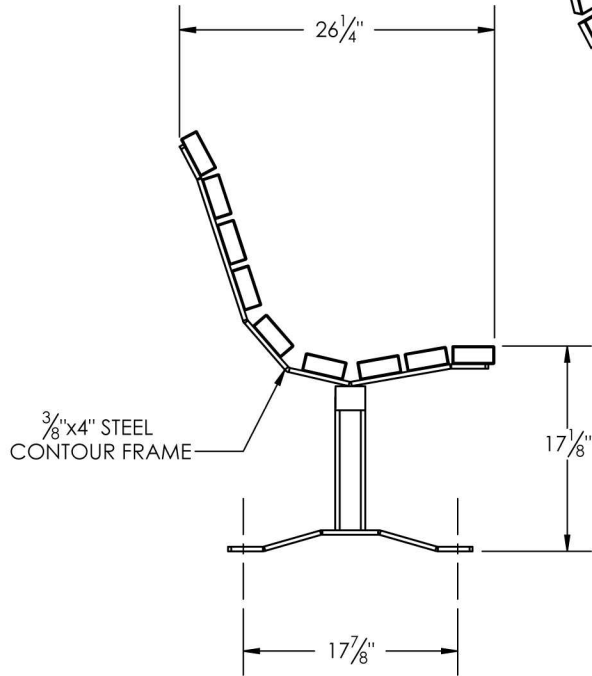

Sheet 1 of 1

Initials

Date

Spec Drawing

Model #: 6CB2SYP

Drawn by

BGS

6/5/2014

Description: 6' 2x4 SURFACE MOUNT COUTOUR BENCH

Note: This drawing and all information contained herein is the property of Kay Park Rec. and is not to be reproduced without express written permission. Kay Park Rec. assumes no responsibility for unauthorized use of this drawing.

Material: COATED STEEL, TREATED YELLOW PINE

Weight: 160 lbs