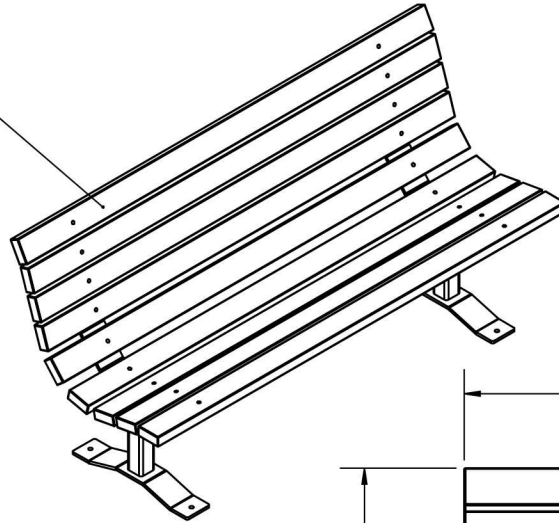

FURNITURE LEISURE INC

1.800.213.2401 | SALES@FURNITURELEISURE.COM

FurnitureLeisure.com
PicnicFurniture.com
ParkTables.com

PoolFurnitureSupply.com
PicnicTableSupplier.com
UBrace.com

2"x4" PRESSURE TREATED
No. 1 SOUTHERN YELLOW PINE

Sheet 1 of 1

Initials

Date

Spec Drawing

Model #: 6CB2SYP

Drawn by

BGS

6/5/2014

Description: 6' 2x4 SURFACE MOUNT COUTOUR BENCH

Note: This drawing and all information contained herein is the property of Kay Park Rec. and is not to be reproduced without express written permission. Kay Park Rec. assumes no responsibility for unauthorized use of this drawing.

Material: COATED STEEL, TREATED YELLOW PINE

Weight: 160 lbs