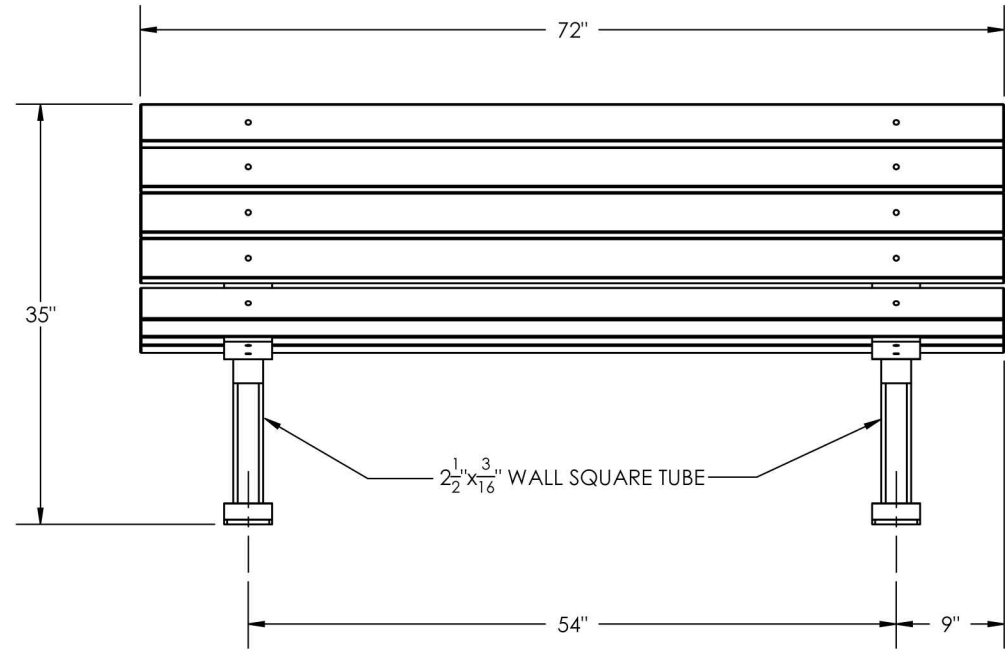

FURNITURE LEISURE INC

1.800.213.2401 | SALES@FURNITURELEISURE.COM

FurnitureLeisure.com
PicnicFurniture.com
ParkTables.com

PoolFurnitureSupply.com
PicnicTableSupplier.com
UBrace.com

2"x4" PRESSURE TREATED
No. 1 SOUTHERN YELLOW PINE

Sheet 1 of 1

Initials

Date

Spec Drawing

Model #: 6CB2SYP

Drawn by

BGS

6/5/2014

Description: 6' 2x4 SURFACE MOUNT COUTOUR BENCH

Note: This drawing and all information contained herein is the property of Kay Park Rec. and is not to be reproduced without express written permission. Kay Park Rec. assumes no responsibility for unauthorized use of this drawing.

Material: COATED STEEL, TREATED YELLOW PINE

Weight: 160 lbs