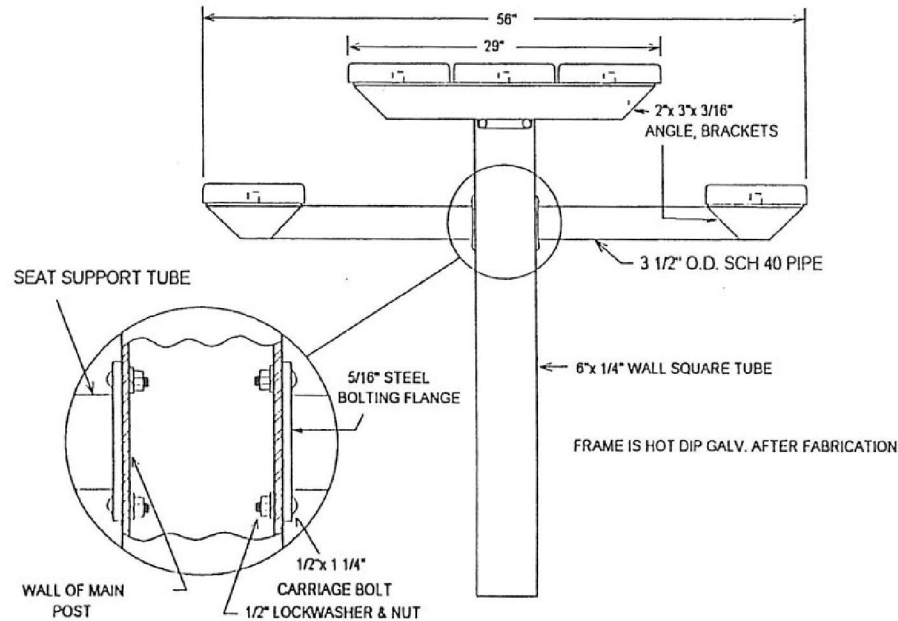

# FURNITURE LEISURE INC

1.800.213.2401 | SALES@FURNITURELEISURE.COM

FurnitureLeisure.com  
PicnicFurniture.com  
ParkTables.com

PoolFurnitureSupply.com  
PicnicTableSupplier.com  
UBrace.com

OUTSIDE ONLY SMOOTH CARR. BOLT HEADS ARE EXPOSED  
THE LOCKWASHERS & NUTS ARE ON THE INSIDE OF THE MAIN POST  
SO WHEN THE TABLE IS FULLY ASSEMBLED THEY ARE NOT ACCESSIBLE

THE SIZE OF THE CONCRETE BASE IS ONLY A SUGGESTION  
YOUR LOCAL SOIL CONDITIONS SHOULD DETERMINE WHAT  
IS NECESSARY TO ENSURE A STABLE MOUNTING

FILE No. 6SPTG-RRP

4/12/99 LCB	MODEL	6SPTG-RRP	
	DRAWN BY	LCB	SCALE NONE
	DATE	7/7/94	