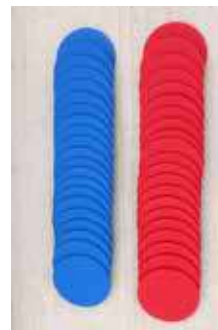

Extra Large Disc-Connect Game

● ● ● ● **Connect 4 Colors and Win!**

Slide the release bar left or right to start a new game. Even this is fun!
The collection block collects most of the discs.

Sideview showing stainless steel divider bars.

Stainless steel tamper resistant screws used to secure the game to the concrete supports.

Plastic discs: 4" Diameter
Colors: Red and Blue

Personalize the discs with your logo or organization's name. Call for details