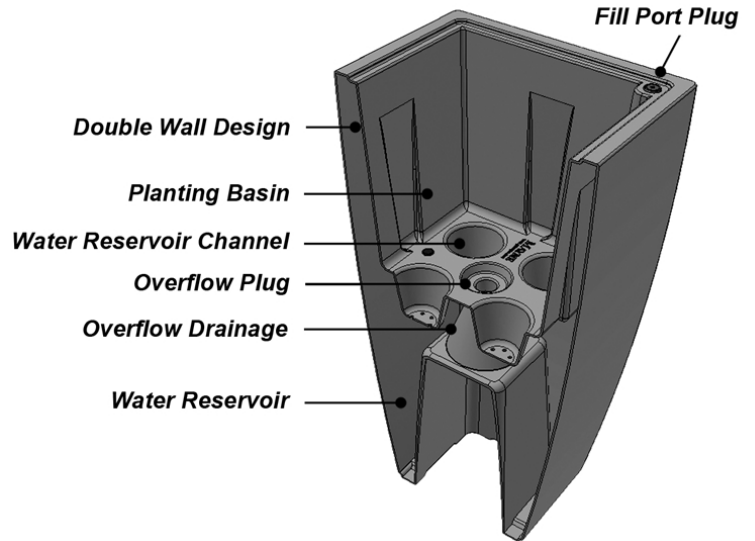

#MIS118

Model #8887

Kobi

designer planter

Polyresin Planter
Indoor/Outdoor Use
UV Protected
Shock Resistant
All Weather Material

- Built-in water reservoir and overflow drainage hole.
- Avoid using garden soil or top soil for container planting, it's often too dense and restricts air circulation. A potting mix is strongly recommended and will ensure better plant growth.
- Rinse clean with a garden hose; for a deeper clean, use a power washer.
- **15-year** warranty residential use, **5-year** warranty commercial use.

Remove fill port plug for direct access to the water reservoir.

For indoor use, press the red plug down firmly into the overflow drainage hole to seal the planter before use.

For outdoor use, remove the red plug to allow proper overflow of excess water.