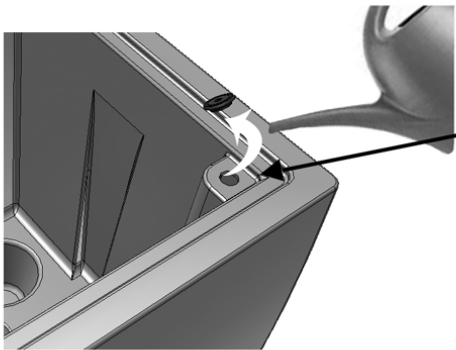

Remove fill port plug for direct access to the water reservoir.

For indoor use, press the red plug down firmly into the overflow drainage hole to seal the planter before use.

For outdoor use, remove the red plug to allow proper overflow of excess water.