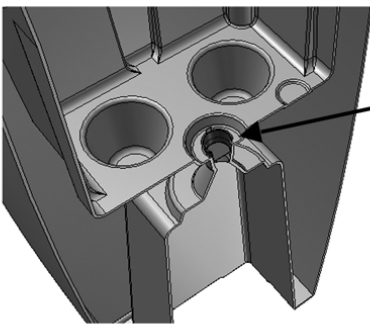

Remove fill port plug for direct access to the water reservoir.

For indoor use, press the red plug down firmly into the overflow drainage hole to seal the planter before use.

For outdoor use, remove the red plug to allow proper overflow of excess water.