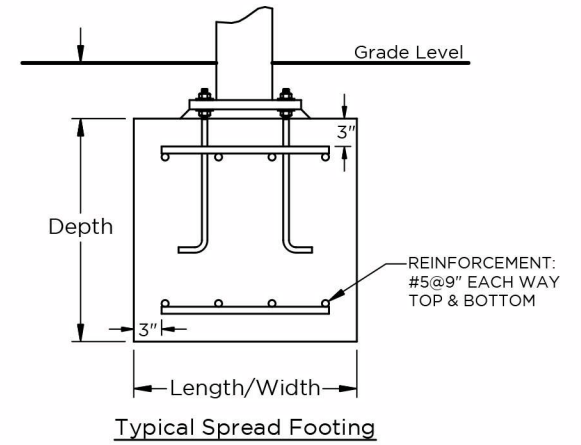

Fabric Connection

Typical Spread Footing

Fabric Connection

Typical Pier Footing

Plan View

Side View

Column & Footing Schedule

Column ID	Column Size	Est. Footing Size	Est. Pier Footing Size
C1	8" Sch40	3.6' x 3.6' x 3.0'	4.9' Deep x Ø3.0'
C2	12.75" OD HSS	5.7' x 5.7' x 3.0'	6.3' Deep x Ø3.0'
C3	8" Sch40	3.6' x 3.6' x 3.0'	4.9' Deep x Ø3.0'
C4	12.75" OD HSS	5.7' x 5.7' x 3.0'	6.3' Deep x Ø3.0'

SHADE:
30' X 30' 12' EH TRIANGLE SAILS

SCALE
Not to Scale

 **Furniture Leisure**
 Commercial Site Furnishings
 1-800-213-2401 | sales@furnitureleisure.com

FurnitureLeisure.com PoolFurnitureSupply.com
 PicnicFurniture.com PicnicTableSupplier.com
 ParkTables.com UBrace.com