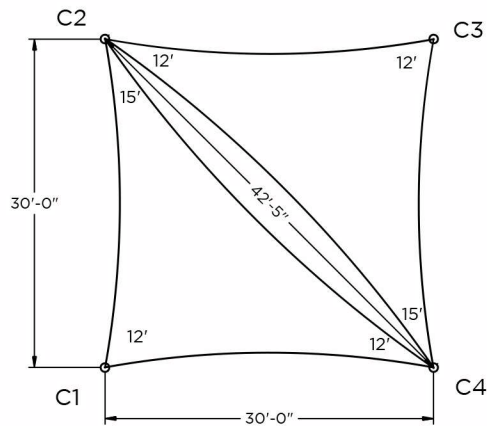

Fabric Connection

Typical Spread Footing

Fabric Connection

Typical Pier Footing

Plan View

Side View

Column & Footing Schedule

Column ID	Column Size	Est. Footing Size	Est. Pier Footing Size
C1	8" Sch40	3.6' x 3.6' x 3.0'	4.9' Deep x Ø3.0'
C2	12.75" OD HSS	5.7' x 5.7' x 3.0'	6.3' Deep x Ø3.0'
C3	8" Sch40	3.6' x 3.6' x 3.0'	4.9' Deep x Ø3.0'
C4	12.75" OD HSS	5.7' x 5.7' x 3.0'	6.3' Deep x Ø3.0'

SHADE:
30' X 30' 12' EH TRIANGLE SAILS

SCALE
Not to Scale

 **Furniture Leisure**
 Commercial Site Furnishings
 1-800-213-2401 | sales@furnitureleisure.com

FurnitureLeisure.com PoolFurnitureSupply.com
 PicnicFurniture.com PicnicTableSupplier.com
 ParkTables.com UBrace.com