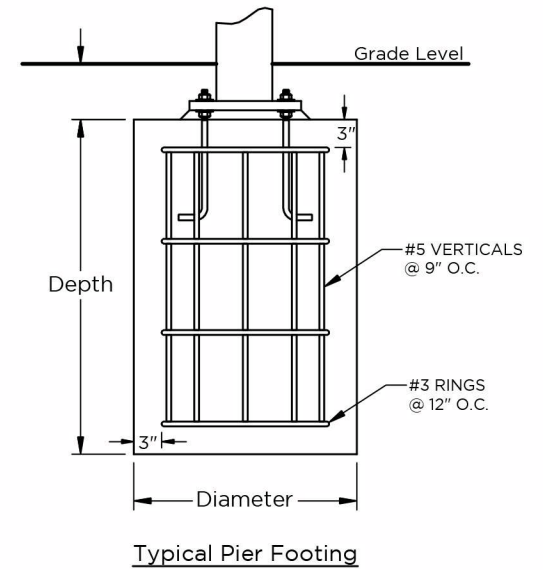

Fabric Connection

Typical Spread Footing

Fabric Connection

Typical Pier Footing

Plan View

Side View

Column & Footing Schedule

Column ID	Column Size	Est. Footing Size	Est. Pier Footing Size
C1	8" Sch40	3.6' x 3.6' x 3.0'	4.9' Deep x Ø3.0'
C2	12.75" OD HSS	5.7' x 5.7' x 3.0'	6.3' Deep x Ø3.0'
C3	8" Sch40	3.6' x 3.6' x 3.0'	4.9' Deep x Ø3.0'
C4	12.75" OD HSS	5.7' x 5.7' x 3.0'	6.3' Deep x Ø3.0'

SHADE:
30' X 30' 12' EH TRIANGLE SAILS

SCALE
Not to Scale

 **Furniture Leisure**
 Commercial Site Furnishings
 1-800-213-2401 | sales@furnitureleisure.com

FurnitureLeisure.com PoolFurnitureSupply.com
 PicnicFurniture.com PicnicTableSupplier.com
 ParkTables.com UBrace.com