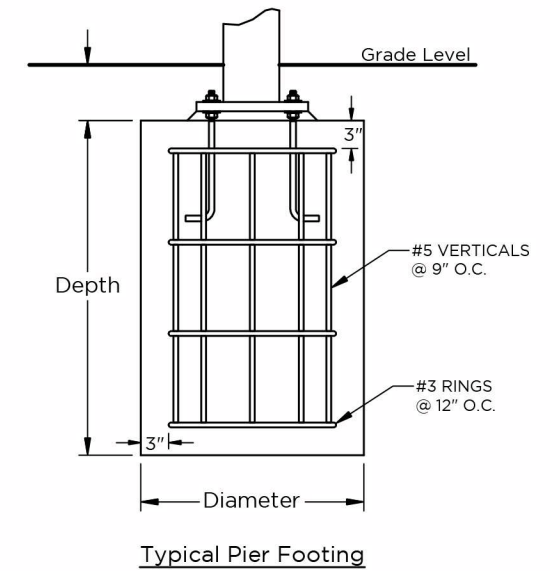

Fabric Connection

Typical Spread Footing

Fabric Connection

Typical Pier Footing

Plan View

Side View

**Column & Footing Schedule**

Column ID	Column Size	Est. Footing Size	Est. Pier Footing Size
C1	8" Sch40	3.3' x 3.3' x 3.0'	4.9' Deep x Ø3.0'
C2	12.75" OD HSS	5.3' x 5.3' x 3.0'	5.3' Deep x Ø3.0'
C3	8" Sch40	3.3' x 3.3' x 3.0'	4.9' Deep x Ø3.0'
C4	12.75" OD HSS	5.3' x 5.3' x 3.0'	5.3' Deep x Ø3.0'

SHADE:  
30' X 30' 10' EH TRIANGLE SAILS

SCALE  
Not to Scale

 **FurnitureLeisure**  
Commercial Site Furnishings  
1-800-213-2401 | sales@furnitureleisure.com

FurnitureLeisure.com PoolFurnitureSupply.com  
PicnicFurniture.com PicnicTableSupplier.com  
ParkTables.com UBrace.com