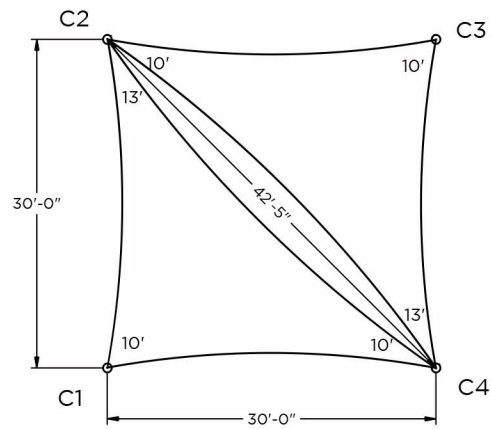

Fabric Connection

Typical Spread Footing

Fabric Connection

Typical Pier Footing

Plan View

Side View

**Column & Footing Schedule**

Column ID	Column Size	Est. Footing Size	Est. Pier Footing Size
C1	8" Sch40	3.3' x 3.3' x 3.0'	4.9' Deep x Ø3.0'
C2	12.75" OD HSS	5.3' x 5.3' x 3.0'	5.3' Deep x Ø3.0'
C3	8" Sch40	3.3' x 3.3' x 3.0'	4.9' Deep x Ø3.0'
C4	12.75" OD HSS	5.3' x 5.3' x 3.0'	5.3' Deep x Ø3.0'

SHADE:  
30' X 30' 10' EH TRIANGLE SAILS

SCALE  
Not to Scale

 **FurnitureLeisure**  
Commercial Site Furnishings  
1-800-213-2401 | sales@furnitureleisure.com

FurnitureLeisure.com PoolFurnitureSupply.com  
PicnicFurniture.com PicnicTableSupplier.com  
ParkTables.com UBrace.com