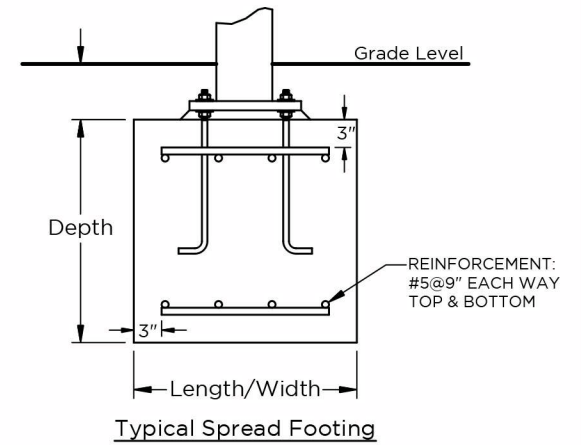

Fabric Connection

Typical Spread Footing

Fabric Connection

Typical Pier Footing

Plan View

Side View

**Column & Footing Schedule**

Column ID	Column Size	Est. Footing Size	Est. Pier Footing Size
C1	8" Sch40	3.3' x 3.3' x 3.0'	4.9' Deep x Ø3.0'
C2	12.75" OD HSS	5.3' x 5.3' x 3.0'	5.3' Deep x Ø3.0'
C3	8" Sch40	3.3' x 3.3' x 3.0'	4.9' Deep x Ø3.0'
C4	12.75" OD HSS	5.3' x 5.3' x 3.0'	5.3' Deep x Ø3.0'

SHADE:  
30' X 30' 10' EH TRIANGLE SAILS

SCALE  
Not to Scale

 **FurnitureLeisure**  
Commercial Site Furnishings  
1-800-213-2401 | sales@furnitureleisure.com

FurnitureLeisure.com PoolFurnitureSupply.com  
PicnicFurniture.com PicnicTableSupplier.com  
ParkTables.com UBrace.com