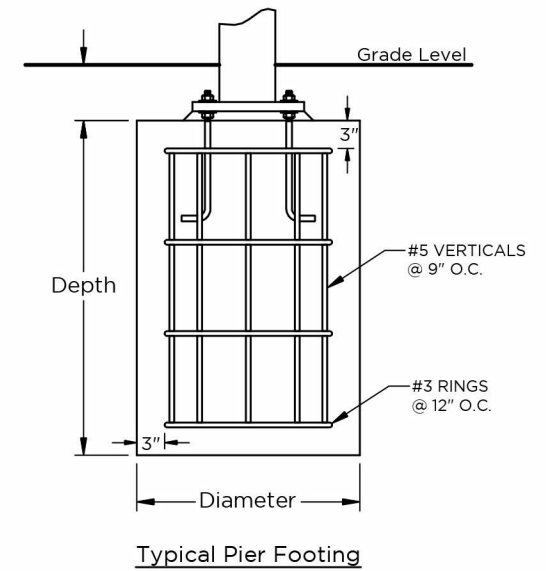

Fabric Connection

Plan View

Side View

Typical Spread Footing

Typical Pier Footing

**Column & Footing Schedule**

Column ID	Column Size	Est. Footing Size	Est. Pier Footing Size
C1	12.75" OD HSS	5.6' x 5.6' x 3.0'	XX' Deep x Ø3.0'
C2	12.75" OD HSS	6.5' x 6.5' x 3.0'	XX' Deep x Ø3.0'
C3	12.75" OD HSS	5.6' x 5.6' x 3.0'	XX' Deep x Ø3.0'
C4	12.75" OD HSS	6.5' x 6.5' x 3.0'	XX' Deep x Ø3.0'

SHADE:  
35' X 35' 14' EH HYPERBOLIC SAIL

SCALE  
Not to Scale

 **Furniture Leisure**  
Commercial Site Furnishings  
1-800-213-2401 | sales@furnitureleisure.com

FurnitureLeisure.com PoolFurnitureSupply.com  
PicnicFurniture.com PicnicTableSupplier.com  
ParkTables.com UBrace.com