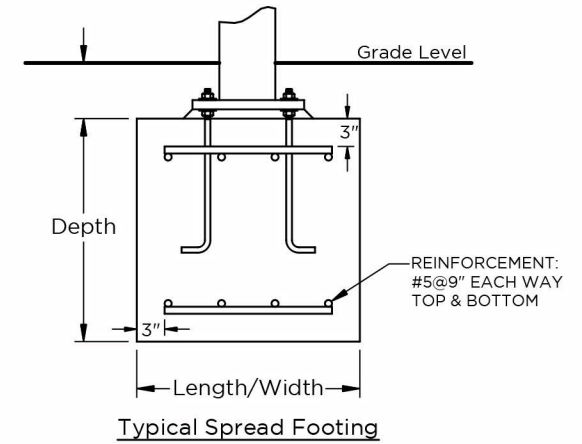

Fabric Connection

Plan View

Side View

Typical Spread Footing

Typical Pier Footing

**Column & Footing Schedule**

Column ID	Column Size	Est. Footing Size	Est. Pier Footing Size
C1	12.75" OD HSS	5.6' x 5.6' x 3.0'	XX' Deep x Ø3.0'
C2	12.75" OD HSS	6.5' x 6.5' x 3.0'	XX' Deep x Ø3.0'
C3	12.75" OD HSS	5.6' x 5.6' x 3.0'	XX' Deep x Ø3.0'
C4	12.75" OD HSS	6.5' x 6.5' x 3.0'	XX' Deep x Ø3.0'

SHADE:  
35' X 35' 14' EH HYPERBOLIC SAIL

SCALE  
Not to Scale

 **Furniture Leisure**  
Commercial Site Furnishings  
1-800-213-2401 | sales@furnitureleisure.com

FurnitureLeisure.com PoolFurnitureSupply.com  
PicnicFurniture.com PicnicTableSupplier.com  
ParkTables.com UBrace.com