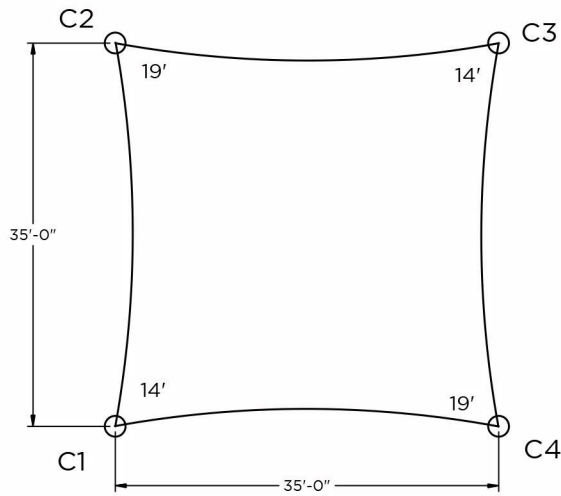

Fabric Connection

Plan View

Side View

Typical Spread Footing

Typical Pier Footing

**Column & Footing Schedule**

Column ID	Column Size	Est. Footing Size	Est. Pier Footing Size
C1	12.75" OD HSS	5.6' x 5.6' x 3.0'	XX' Deep x Ø3.0'
C2	12.75" OD HSS	6.5' x 6.5' x 3.0'	XX' Deep x Ø3.0'
C3	12.75" OD HSS	5.6' x 5.6' x 3.0'	XX' Deep x Ø3.0'
C4	12.75" OD HSS	6.5' x 6.5' x 3.0'	XX' Deep x Ø3.0'

SHADE:  
35' X 35' 14' EH HYPERBOLIC SAIL

SCALE  
Not to Scale

 **Furniture Leisure**  
Commercial Site Furnishings  
1-800-213-2401 | sales@furnitureleisure.com

FurnitureLeisure.com PoolFurnitureSupply.com  
PicnicFurniture.com PicnicTableSupplier.com  
ParkTables.com UBrace.com