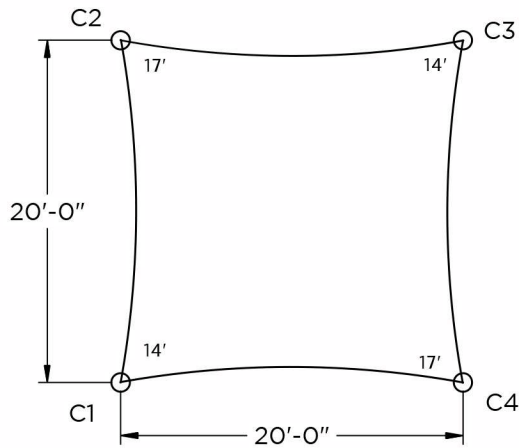

Fabric Connection

Plan View

Side View

Typical Spread Footing

Typical Pier Footing

Column & Footing Schedule

Column ID	Column Size	Est. Footing Size	Est. Pier Footing Size
C1	8" Sch40	3.3' x 3.3' x 3.0'	3.7' Deep x Ø3.0'
C2	8" Sch40	3.7' x 3.7' x 3.0'	4.2' Deep x Ø3.0'
C3	8" Sch40	3.7' x 3.3' x 3.0'	3.7' Deep x Ø3.0'
C4	8" Sch40	3.7' x 3.7' x 3.0'	4.2' Deep x Ø3.0'

SHADE:
20' X 20' 14' EH HYPERBOLIC SAIL

SCALE
Not to Scale

Furniture Leisure

Commercial Site Furnishings

1-800-213-2401 | sales@furnitureleisure.com

FurnitureLeisure.com PoolFurnitureSupply.com

PicnicFurniture.com PicnicTableSupplier.com