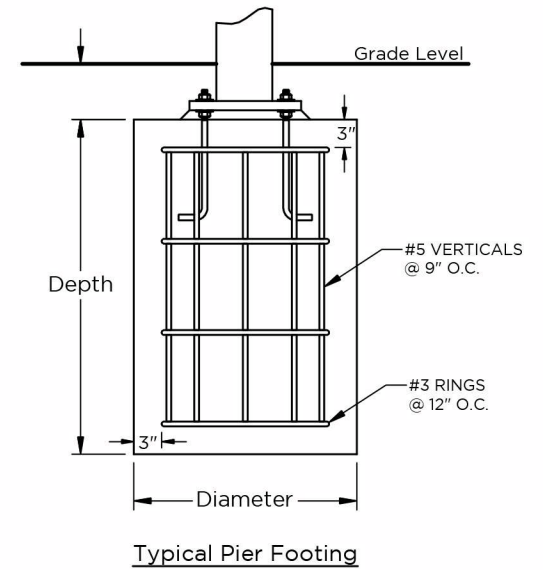

Fabric Connection

Plan View

Side View

Typical Spread Footing

Typical Pier Footing

Column & Footing Schedule

Column ID	Column Size	Est. Footing Size	Est. Pier Footing Size
C1	8" Sch40	3.3' x 3.3' x 3.0'	3.7' Deep x Ø3.0'
C2	8" Sch40	3.7' x 3.7' x 3.0'	4.2' Deep x Ø3.0'
C3	8" Sch40	3.7' x 3.3' x 3.0'	3.7' Deep x Ø3.0'
C4	8" Sch40	3.7' x 3.7' x 3.0'	4.2' Deep x Ø3.0'

SHADE:
20' X 20' 14' EH HYPERBOLIC SAIL

SCALE
Not to Scale

Furniture Leisure

Commercial Site Furnishings

1-800-213-2401 | sales@furnitureleisure.com

FurnitureLeisure.com PoolFurnitureSupply.com

PicnicFurniture.com PicnicTableSupplier.com