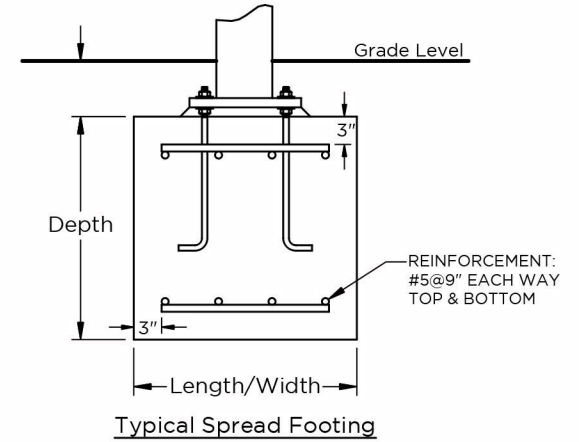

Fabric Connection

Plan View

Side View

Typical Spread Footing

Typical Pier Footing

Column & Footing Schedule

Column ID	Column Size	Est. Footing Size	Est. Pier Footing Size
C1	8" Sch40	3.3' x 3.3' x 3.0'	3.7' Deep x Ø3.0'
C2	8" Sch40	3.7' x 3.7' x 3.0'	4.2' Deep x Ø3.0'
C3	8" Sch40	3.7' x 3.3' x 3.0'	3.7' Deep x Ø3.0'
C4	8" Sch40	3.7' x 3.7' x 3.0'	4.2' Deep x Ø3.0'

SHADE:
20' X 20' 14' EH HYPERBOLIC SAIL

SCALE
Not to Scale

Furniture Leisure

Commercial Site Furnishings

1-800-213-2401 | sales@furnitureleisure.com

FurnitureLeisure.com PoolFurnitureSupply.com

PicnicFurniture.com PicnicTableSupplier.com