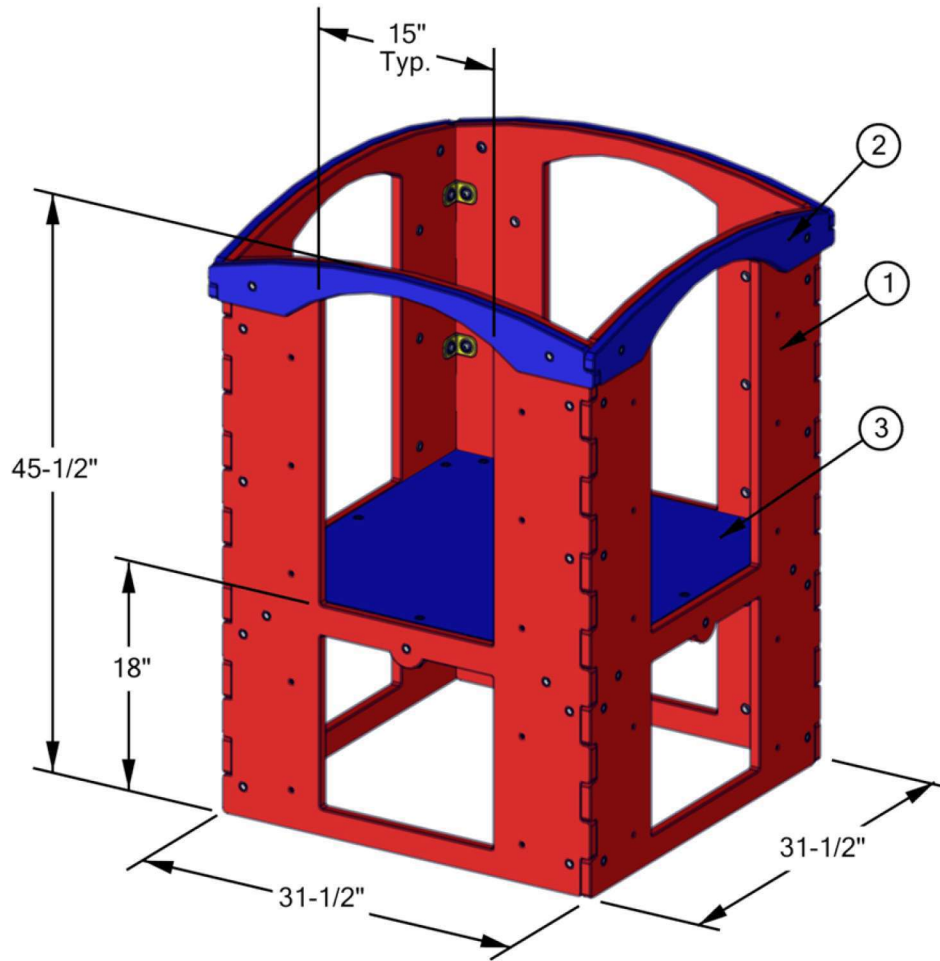

Tot-Trek Base with Starter Module

Age Group: 6-23 Months

Total Weight: 296 lbs (134.3 kg)

ITEM	QTY	DESCRIPTION	ITEM	QTY	DESCRIPTION
1	1	Base Tower	4	1	Stair Module
2	1	Bubble / Texture Module	5	1	Straight Rung Climber Module
3	1	Slide Module	6		Assembly Hardware

Age Group: 6-23 Months

Plan View

Tot-Trek Base with Starter Module

Age Group: 6-23 Months

Use Zones

Tot-Trek Base with Starter Module

Age Group: 6-23 Months

Base Tower

ITEM	QTY	DESCRIPTION	MATERIAL
1	4	3/4" Wall Panel	HDPE
2	4	3/4" Trim Panel	HDPE
3	1	3/4" Floor Panel	HDPE

Tot-Trek Base with Starter Module

Age Group: 6-23 Months

Bubble / Texture Panel Module

ITEM	QTY	DESCRIPTION	MATERIAL
1	1	3/4" Main Panel	HDPE
2	1	Bubble Panel	Lexan
3	1	3/4" Frame Panel	HDPE
4	2	Grab Handle	Powder Coated Steel
5	4	Texture Panel	Various

Tot-Trek Base with Starter Module

Age Group: 6-23 Months

Slide Module

ITEM	QTY	DESCRIPTION	MATERIAL
1	1	3/4" Main Panel	HDPE
2	2	3/4" Side Panel	HDPE
3	1	3/4" Slide Panel	HDPE

Tot-Trek Base with Starter Module