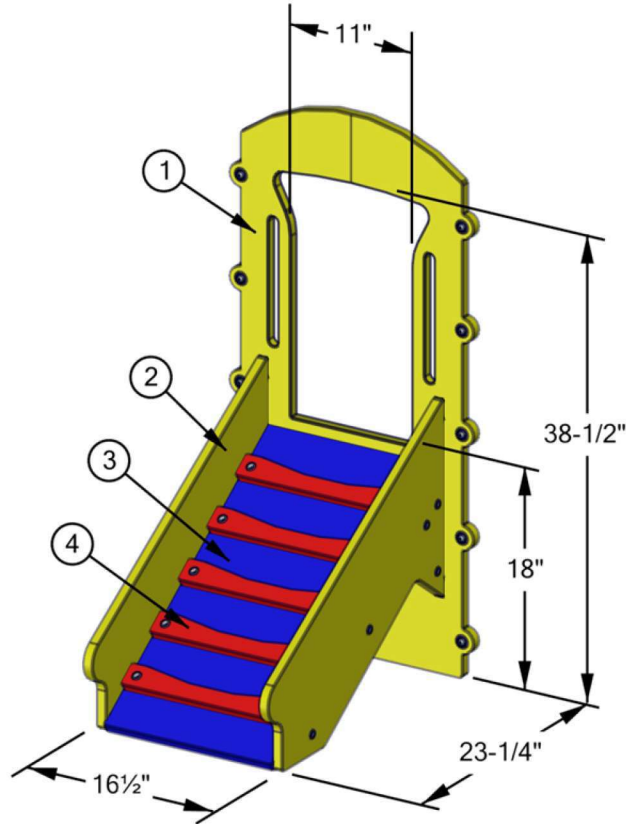

Age Group: 6-23 Months

Stair Module

ITEM	QTY	DESCRIPTION	MATERIAL
1	1	3/4" Main Panel	HDPE
2	2	3/4" Barrier Panel	HDPE
3	3	3/4" Step Panel	HDPE
4	3	3/4" Kick Panel	HPDE

Tot-Trek Base with Starter Module

Age Group: 6-23 Months