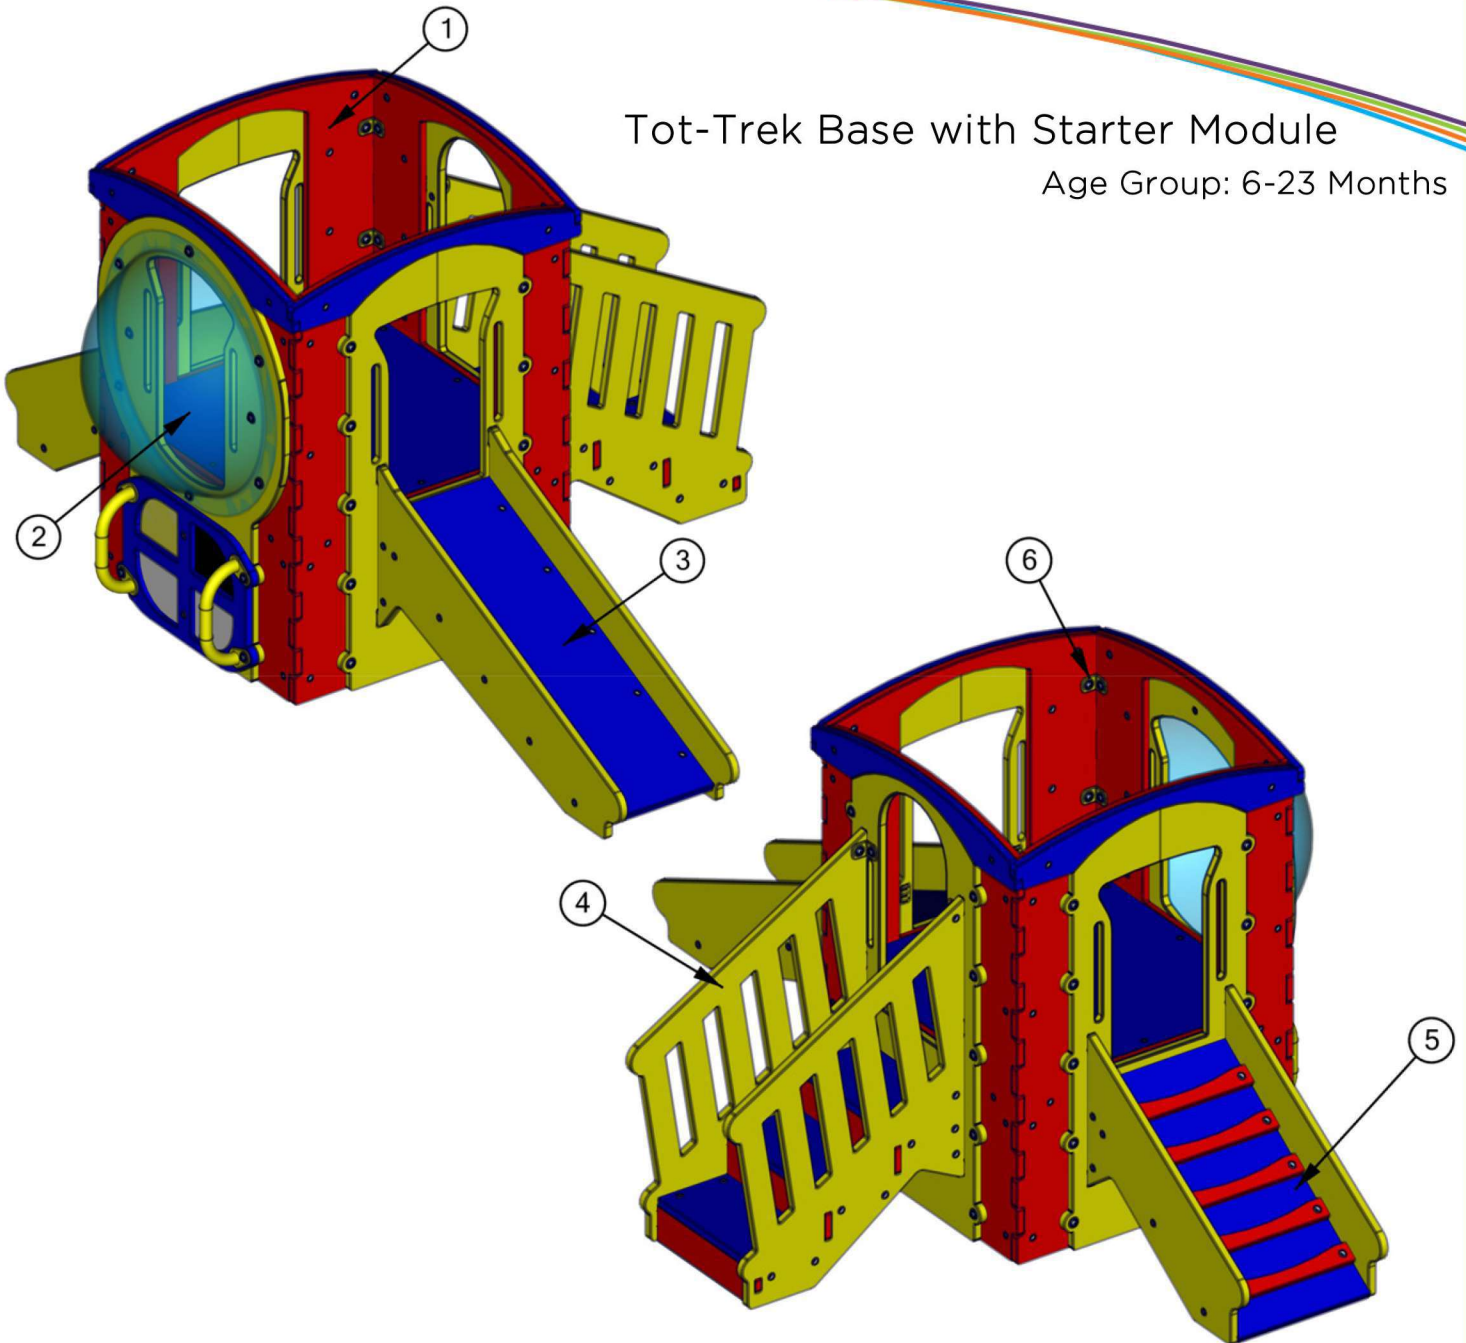

Tot-Trek Base with Starter Module

Age Group: 6-23 Months

Total Weight: 296 lbs (134.3 kg)

ITEM	QTY	DESCRIPTION	ITEM	QTY	DESCRIPTION
1	1	Base Tower	4	1	Stair Module
2	1	Bubble / Texture Module	5	1	Straight Rung Climber Module
3	1	Slide Module	6		Assembly Hardware

Age Group: 6-23 Months

Plan View

Tot-Trek Base with Starter Module

Age Group: 6-23 Months

Use Zones

Tot-Trek Base with Starter Module

Age Group: 6-23 Months

Base Tower

ITEM	QTY	DESCRIPTION	MATERIAL
1	4	3/4" Wall Panel	HDPE
2	4	3/4" Trim Panel	HDPE
3	1	3/4" Floor Panel	HDPE

Tot-Trek Base with Starter Module

Age Group: 6-23 Months

Bubble / Texture Panel Module

ITEM	QTY	DESCRIPTION	MATERIAL
1	1	3/4" Main Panel	HDPE
2	1	Bubble Panel	Lexan
3	1	3/4" Frame Panel	HDPE
4	2	Grab Handle	Powder Coated Steel
5	4	Texture Panel	Various

Tot-Trek Base with Starter Module

Age Group: 6-23 Months

Slide Module

ITEM	QTY	DESCRIPTION	MATERIAL
1	1	3/4" Main Panel	HDPE
2	2	3/4" Side Panel	HDPE
3	1	3/4" Slide Panel	HDPE

Tot-Trek Base with Starter Module