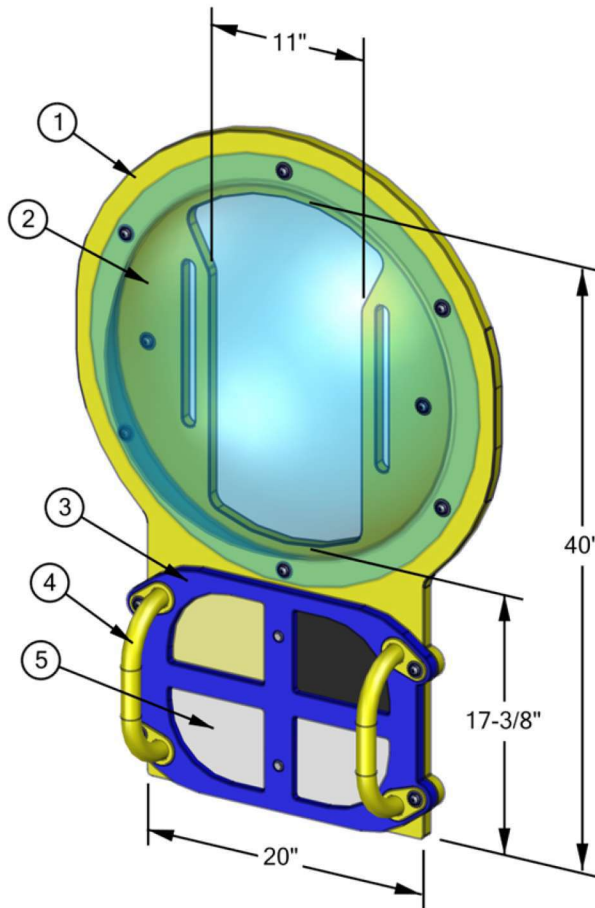

Age Group: 6-23 Months

Plan View

Tot-Trek Base with Starter Module

Age Group: 6-23 Months

Use Zones

Tot-Trek Base with Starter Module

Age Group: 6-23 Months

Base Tower

ITEM	QTY	DESCRIPTION	MATERIAL
1	4	3/4" Wall Panel	HDPE
2	4	3/4" Trim Panel	HDPE
3	1	3/4" Floor Panel	HDPE

Tot-Trek Base with Starter Module

Age Group: 6-23 Months

Bubble / Texture Panel Module

ITEM	QTY	DESCRIPTION	MATERIAL
1	1	3/4" Main Panel	HDPE
2	1	Bubble Panel	Lexan
3	1	3/4" Frame Panel	HDPE
4	2	Grab Handle	Powder Coated Steel
5	4	Texture Panel	Various