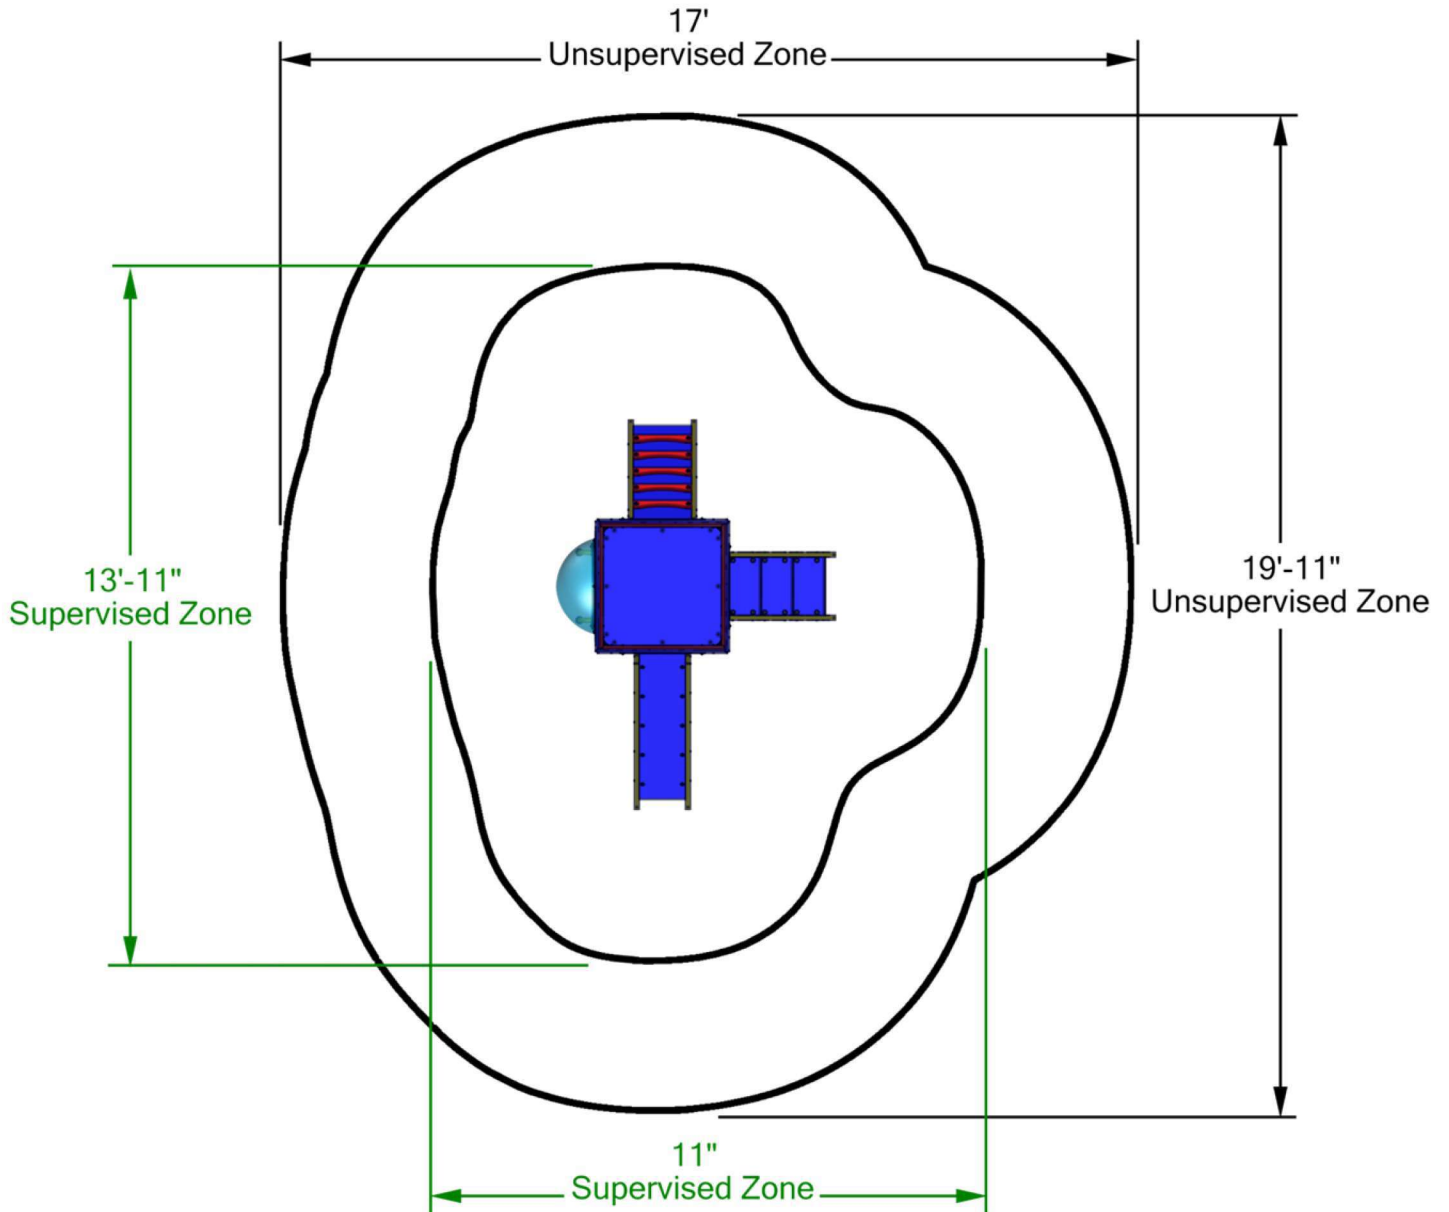

Tot-Trek Base with Starter Module

Age Group: 6-23 Months

Total Weight: 296 lbs (134.3 kg)

ITEM	QTY	DESCRIPTION	ITEM	QTY	DESCRIPTION
1	1	Base Tower	4	1	Stair Module
2	1	Bubble / Texture Module	5	1	Straight Rung Climber Module
3	1	Slide Module	6		Assembly Hardware

Age Group: 6-23 Months

Plan View

Tot-Trek Base with Starter Module

Age Group: 6-23 Months

Use Zones

Tot-Trek Base with Starter Module

Age Group: 6-23 Months

Base Tower

ITEM	QTY	DESCRIPTION	MATERIAL
1	4	3/4" Wall Panel	HDPE
2	4	3/4" Trim Panel	HDPE
3	1	3/4" Floor Panel	HDPE

Tot-Trek Base with Starter Module

Age Group: 6-23 Months

Bubble / Texture Panel Module

ITEM	QTY	DESCRIPTION	MATERIAL
1	1	3/4" Main Panel	HDPE
2	1	Bubble Panel	Lexan
3	1	3/4" Frame Panel	HDPE
4	2	Grab Handle	Powder Coated Steel
5	4	Texture Panel	Various

Tot-Trek Base with Starter Module

Age Group: 6-23 Months

Slide Module

ITEM	QTY	DESCRIPTION	MATERIAL
1	1	3/4" Main Panel	HDPE
2	2	3/4" Side Panel	HDPE
3	1	3/4" Slide Panel	HDPE

Tot-Trek Base with Starter Module