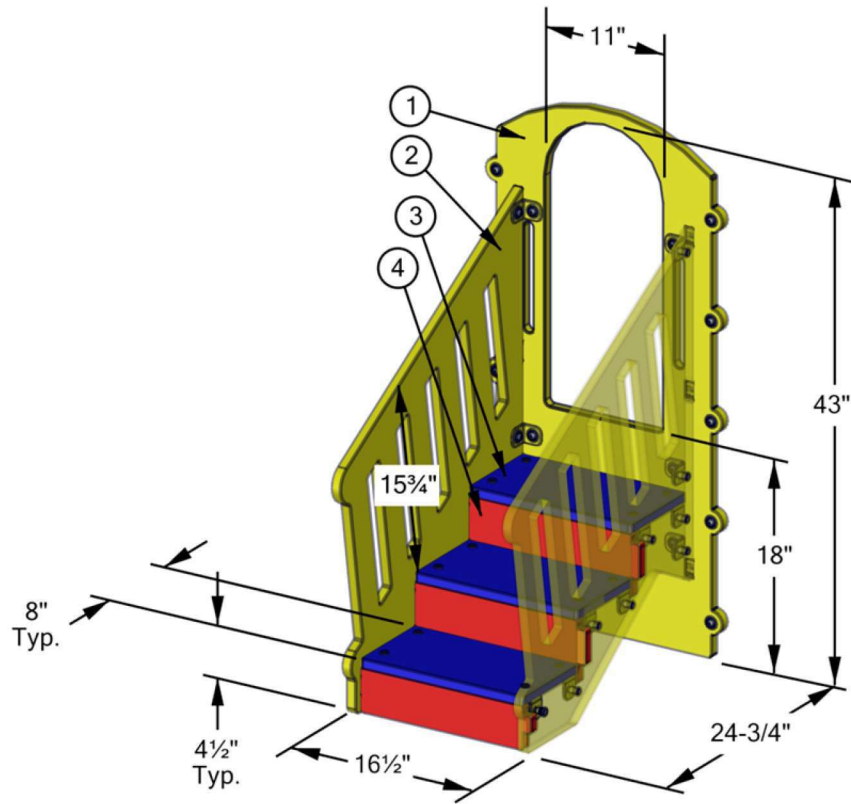

Tot-Trek Base with Starter Module

Age Group: 6-23 Months

Stair Module

ITEM	QTY	DESCRIPTION	MATERIAL
1	1	3/4" Main Panel	HDPE
2	2	3/4" Barrier Panel	HDPE
3	3	3/4" Step Panel	HDPE
4	3	3/4" Kick Panel	HPDE