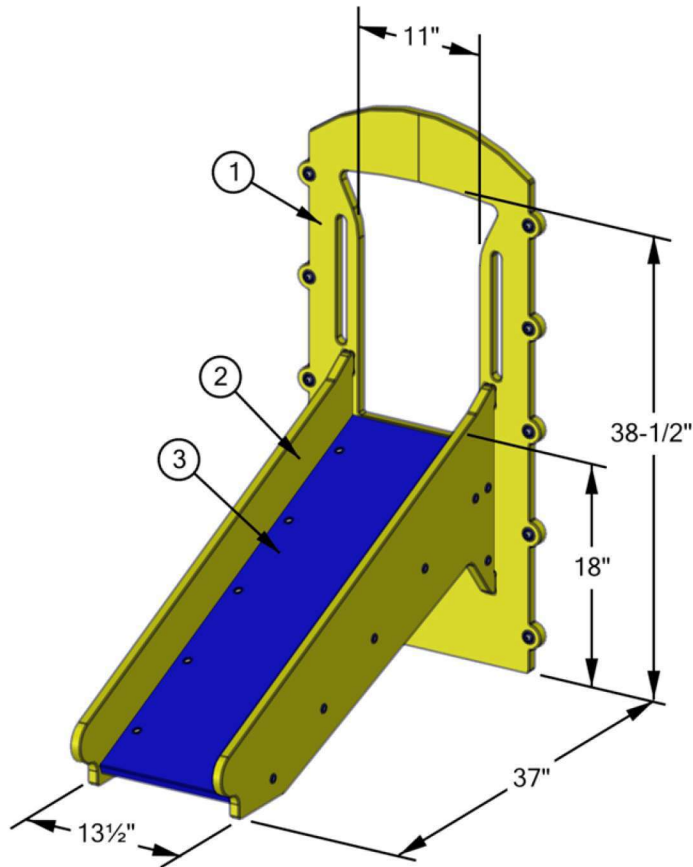

ITEM	QTY	DESCRIPTION	MATERIAL
1	4	3/4" Wall Panel	HDPE
2	4	3/4" Trim Panel	HDPE
3	1	3/4" Floor Panel	HDPE

Tot-Trek Base with Starter Module

Age Group: 6-23 Months

Bubble / Texture Panel Module

ITEM	QTY	DESCRIPTION	MATERIAL
1	1	3/4" Main Panel	HDPE
2	1	Bubble Panel	Lexan
3	1	3/4" Frame Panel	HDPE
4	2	Grab Handle	Powder Coated Steel
5	4	Texture Panel	Various

Tot-Trek Base with Starter Module

Age Group: 6-23 Months

Slide Module

ITEM	QTY	DESCRIPTION	MATERIAL
1	1	3/4" Main Panel	HDPE
2	2	3/4" Side Panel	HDPE
3	1	3/4" Slide Panel	HDPE

Tot-Trek Base with Starter Module