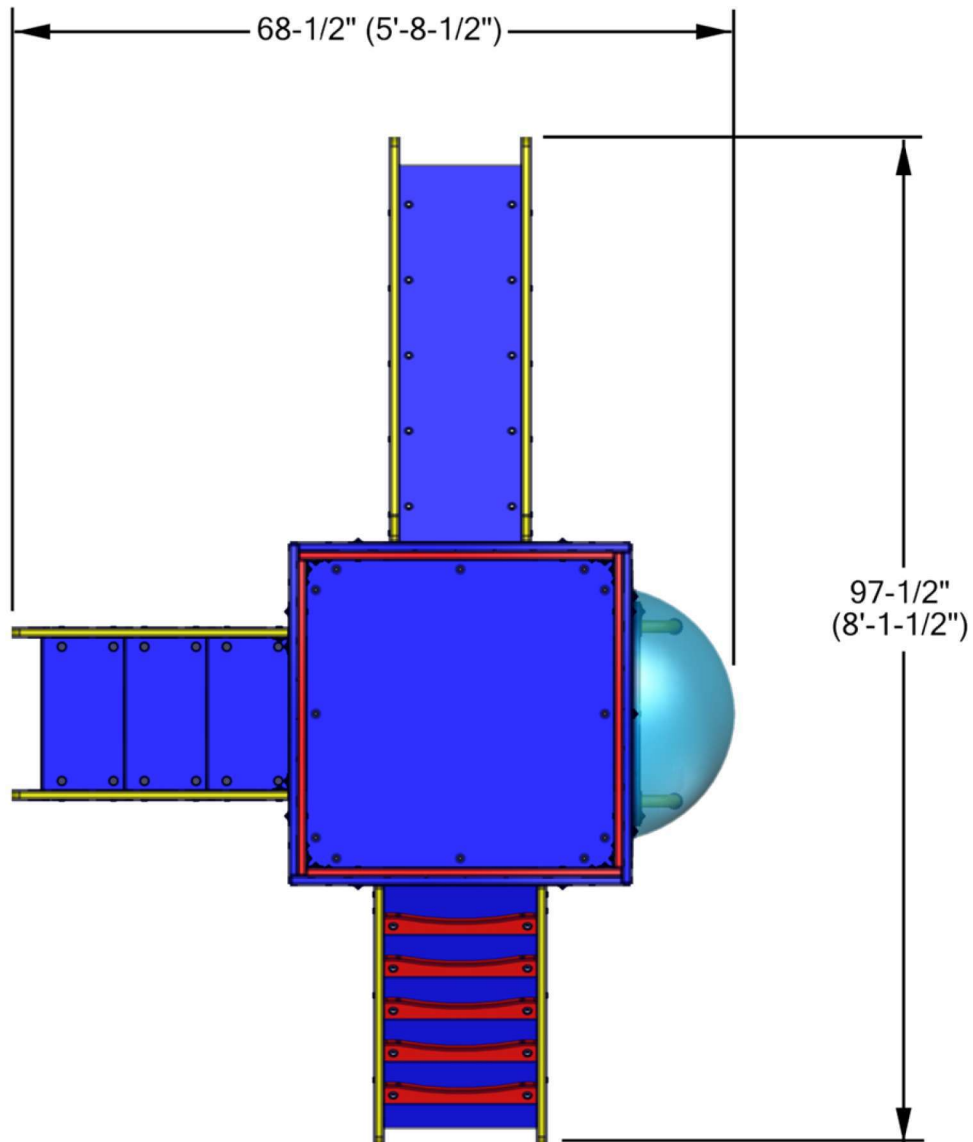

Tot-Trek Base with Starter Module

Age Group: 6-23 Months

Total Weight: 296 lbs (134.3 kg)

ITEM	QTY	DESCRIPTION	ITEM	QTY	DESCRIPTION
1	1	Base Tower	4	1	Stair Module
2	1	Bubble / Texture Module	5	1	Straight Rung Climber Module
3	1	Slide Module	6		Assembly Hardware

Age Group: 6-23 Months

Plan View

Tot-Trek Base with Starter Module

Age Group: 6-23 Months

Use Zones

Tot-Trek Base with Starter Module

Age Group: 6-23 Months

Base Tower

ITEM	QTY	DESCRIPTION	MATERIAL
1	4	3/4" Wall Panel	HDPE
2	4	3/4" Trim Panel	HDPE
3	1	3/4" Floor Panel	HDPE

Tot-Trek Base with Starter Module

Age Group: 6-23 Months

Bubble / Texture Panel Module

ITEM	QTY	DESCRIPTION	MATERIAL
1	1	3/4" Main Panel	HDPE
2	1	Bubble Panel	Lexan
3	1	3/4" Frame Panel	HDPE
4	2	Grab Handle	Powder Coated Steel
5	4	Texture Panel	Various