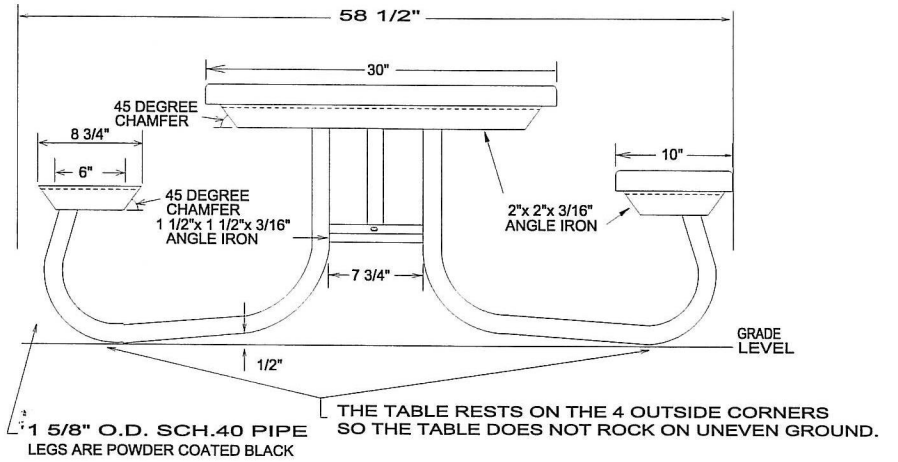

# FURNITURE LEISURE INC

1.800.213.2401 | SALES@FURNITURELEISURE.COM

FurnitureLeisure.com  
PicnicFurniture.com  
ParkTables.com

PoolFurnitureSupply.com  
PicnicTableSupplier.com  
UBrace.com

MODEL	<b>6/8CSVPT</b>		WT. 6' - 175 lbs. 8' - 198 lbs.
DRAWN BY	CKB	DATE 9/04	SCALE NONE