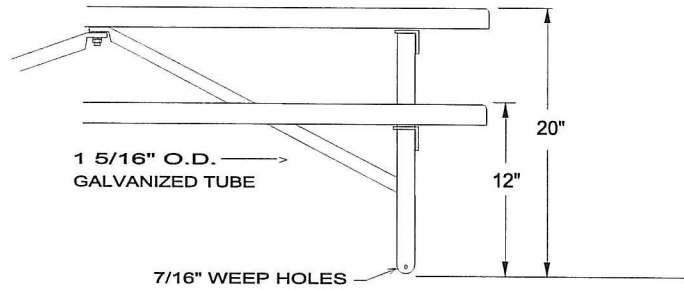

# FURNITURE LEISURE INC

1.800.213.2401 | SALES@FURNITURELEISURE.COM

FurnitureLeisure.com  
PicnicFurniture.com  
ParkTables.com

PoolFurnitureSupply.com  
PicnicTableSupplier.com  
UBrace.com

MODEL	<b>6/8CSVPT</b>		WT. 6' - 175 lbs. 8' - 198 lbs.
DRAWN BY	CKB	DATE 9/04	SCALE NONE