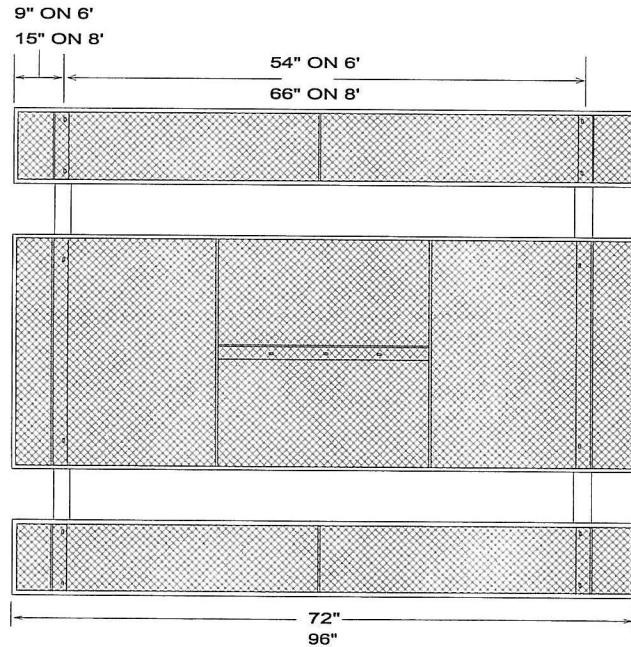

# FURNITURE LEISURE INC

1.800.213.2401 | SALES@FURNITURELEISURE.COM

FurnitureLeisure.com  
PicnicFurniture.com  
ParkTables.com

PoolFurnitureSupply.com  
PicnicTableSupplier.com  
UBrace.com

MODEL	<b>6/8CSVPT</b>		WT. 6' - 175 lbs. 8' - 198 lbs.
DRAWN BY	CKB	DATE 9/04	SCALE NONE