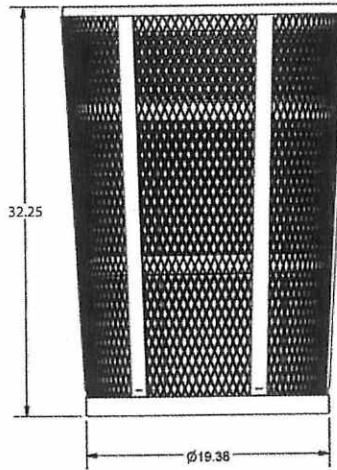

Dimensions represent can only lid accounted for separately

## Product Features

- Body constructed of 13 gauge expanded metal
- 6 vertical 16 gauge slats for vertical strength
- 2 horizontal 16 gauge slats for horizontal strength
- Top lip and bottom dish are made of 18 gauge

Item Number	Capacity	Dimensions	Weight	Finishes
EXP52	48 gallons	23 3/4" dia x 32 1/4 " high	33 lbs	Black (BK), Green (GN), Blue (BL) , Red (RD)
EXP52	48 gallons	23 3/4" dia x 32 1/4 " high	35 lbs	Galvanized