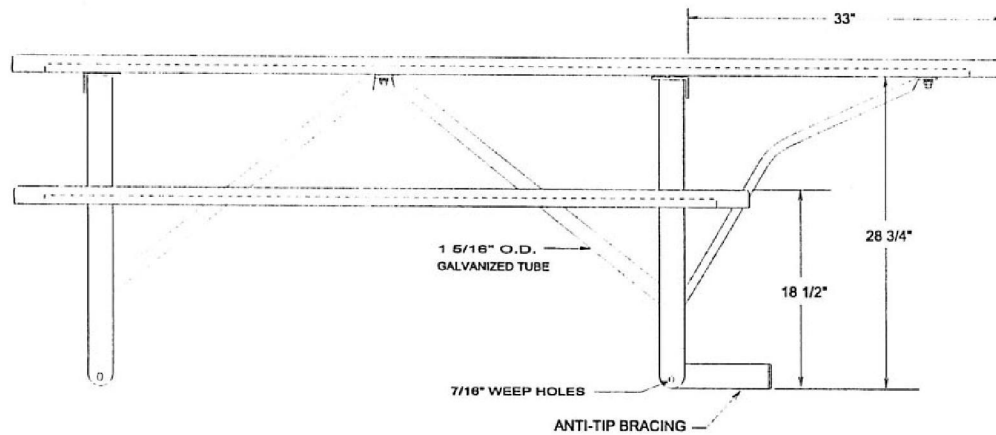

FURNITURE LEISURE INC

1.800.213.2401 | SALES@FURNITURELEISURE.COM

FurnitureLeisure.com
PicnicFurniture.com
ParkTables.com

PoolFurnitureSupply.com
PicnicTableSupplier.com
UBrace.com

| | | | | |
|----------|-------------|------|--------|-------|
| MODEL | 8J2GRRP-EWC | | WT. | 385lb |
| DRAWN BY | LCB | DATE | 8/4/00 | SCALE |
| | | | | NONE |