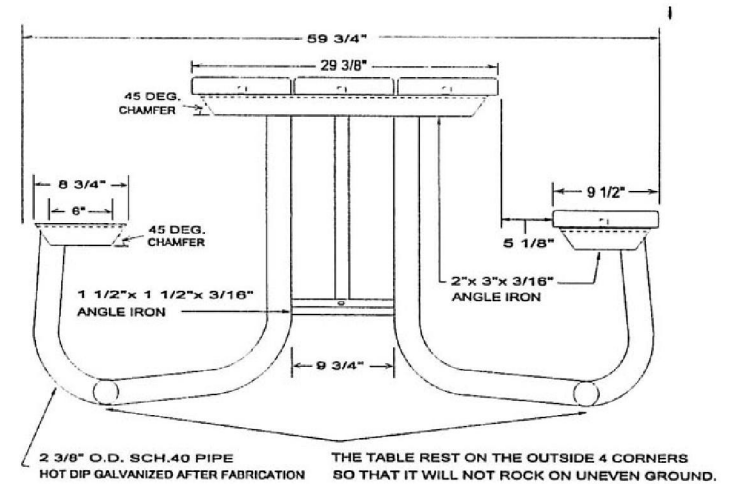

FURNITURE LEISURE INC

1.800.213.2401 | SALES@FURNITURELEISURE.COM

FurnitureLeisure.com
PicnicFurniture.com
ParkTables.com

PoolFurnitureSupply.com
PicnicTableSupplier.com
UBrace.com

| | | | | |
|----------|-------------|------|--------|-------|
| MODEL | 8J2GRRP-EWC | | WT. | 385lb |
| DRAWN BY | LCB | DATE | 8/4/00 | SCALE |
| | | | | NONE |