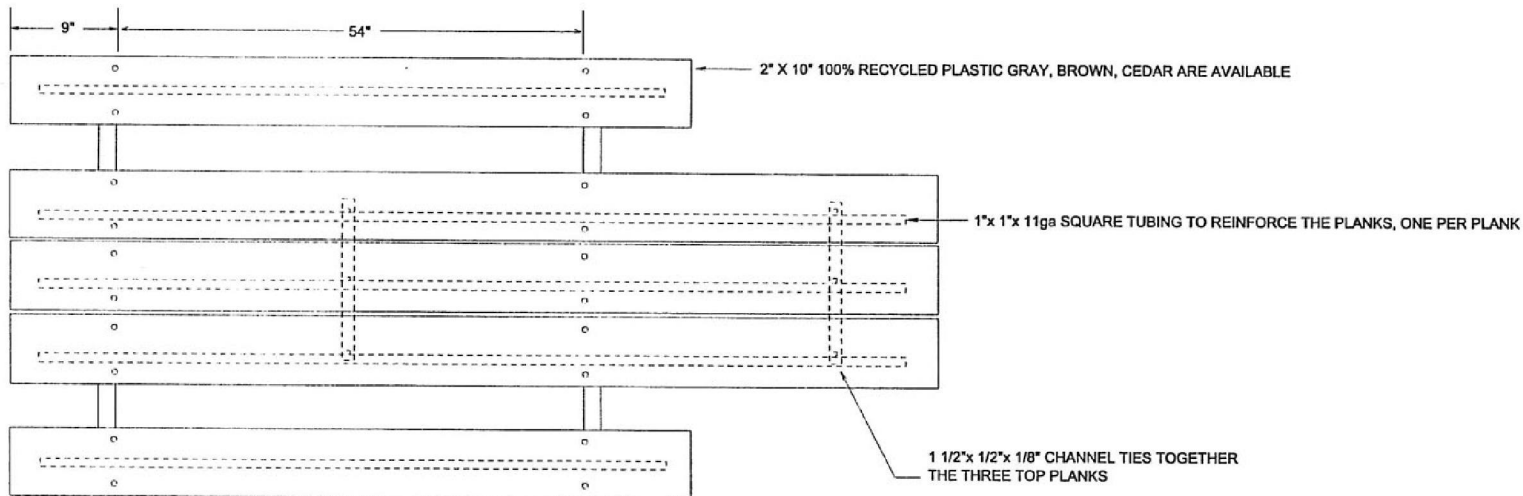

FURNITURE LEISURE INC

1.800.213.2401 | SALES@FURNITURELEISURE.COM

FurnitureLeisure.com
PicnicFurniture.com
ParkTables.com

PoolFurnitureSupply.com
PicnicTableSupplier.com
UBrace.com

| | | | | |
|----------|-------------|------|--------|-------|
| MODEL | 8J2GRRP-EWC | | WT. | 385lb |
| DRAWN BY | LCB | DATE | 8/4/00 | SCALE |
| | | | | NONE |