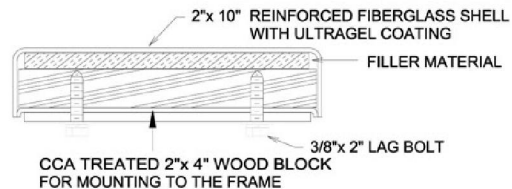

MODEL	8J2GF-EWC		WT.	285 LBS.
DRAWN BY	CKB	DATE	3/30/99	SCALE
				NONE