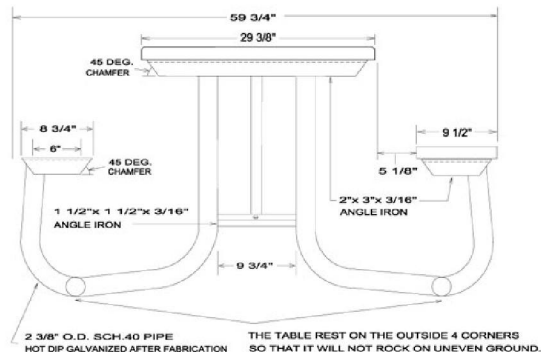

FURNITURE LEISURE INC

1.800.213.2401 | SALES@FURNITURELEISURE.COM

FurnitureLeisure.com
PicnicFurniture.com
ParkTables.com

PoolFurnitureSupply.com
PicnicTableSupplier.com
UBrace.com