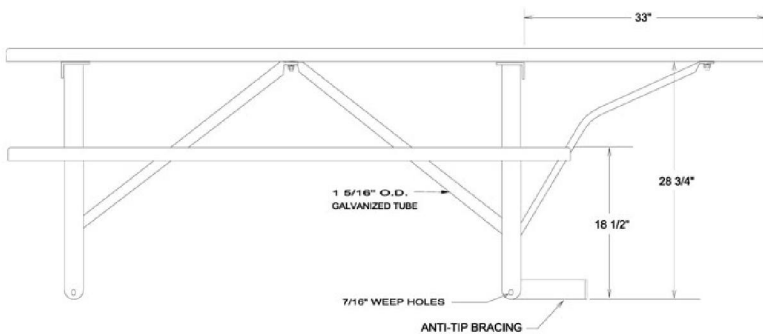

FURNITURE LEISURE INC

1.800.213.2401 | SALES@FURNITURELEISURE.COM

FurnitureLeisure.com
PicnicFurniture.com
ParkTables.com

PoolFurnitureSupply.com
PicnicTableSupplier.com
UBrace.com