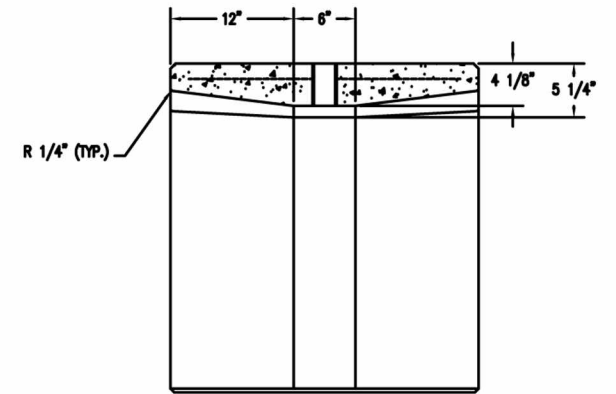

FURNITURE LEISURE INC

1.800.213.2401

www.FurnitureLeisure.com
www.PicnicFurniture.com
www.ParkTables.com

www.PoolFurnitureSupply.com
www.PicnicTableSupplier.com
www.UBrace.com

1 TOP VIEW
Scale: 1/8" = 1"

2 ELEVATION VIEW
Scale: 1/8" = 1"

4 SECTION VIEW
Scale: 1/8" = 1"

TF3225