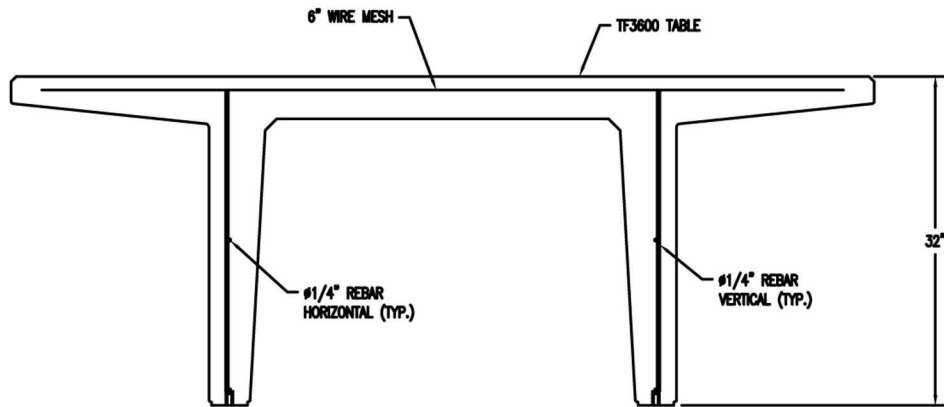

FURNITURE LEISURE INC

1.800.213.2401

www.FurnitureLeisure.com
www.PicnicFurniture.com
www.ParkTables.com

www.PoolFurnitureSupply.com
www.PicnicTableSupplier.com
www.UBrace.com

1 TOP VIEW
Scale: 1/8" = 1"

2 ELEVATION VIEW
Scale: 1/8" = 1"

4 SECTION VIEW
Scale: 1/8" = 1"

TF3225