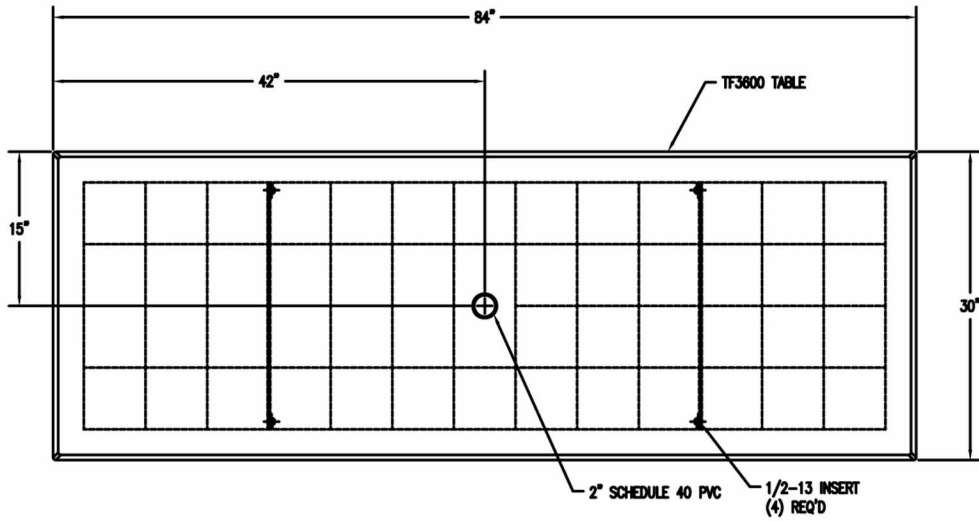

FURNITURE LEISURE INC

1.800.213.2401

www.FurnitureLeisure.com
www.PicnicFurniture.com
www.ParkTables.com

www.PoolFurnitureSupply.com
www.PicnicTableSupplier.com
www.UBrace.com

1 TOP VIEW
Scale: 1/8" = 1"

2 ELEVATION VIEW
Scale: 1/8" = 1"

4 SECTION VIEW
Scale: 1/8" = 1"

TF3225