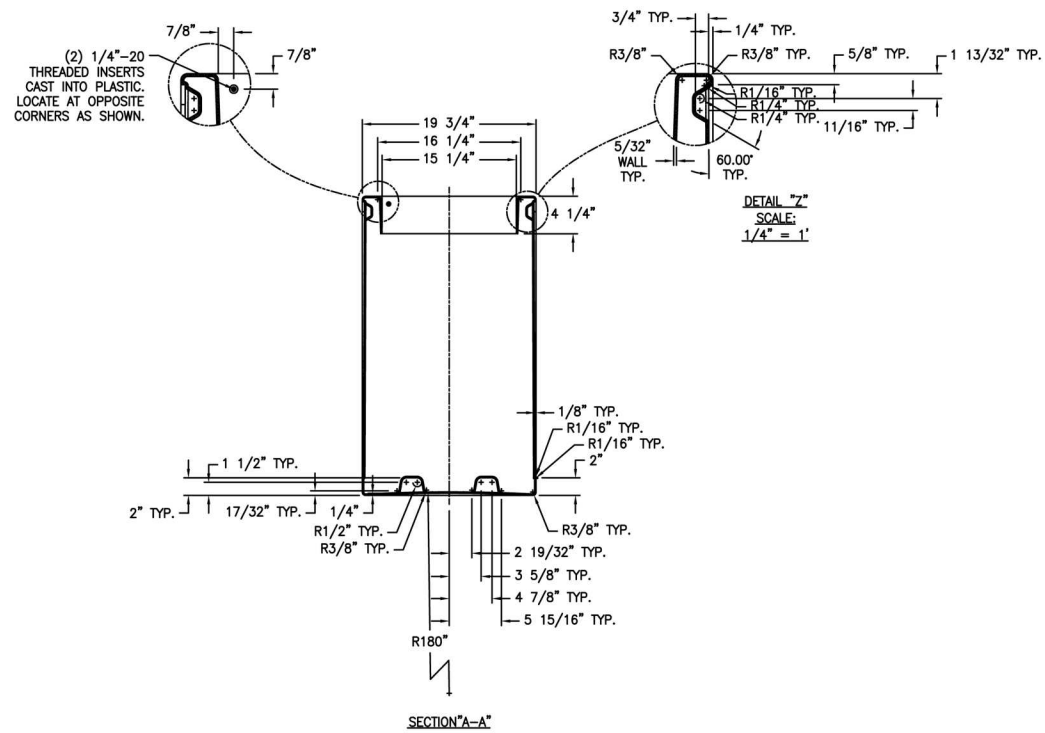

FURNITURE LEISURE INC

1.800.213.2401

www.FurnitureLeisure.com
www.PicnicFurniture.com
www.ParkTables.com

www.PoolFurnitureSupply.com
www.PicnicTableSupplier.com
www.UBrace.com

VIEW "C-C"
SCALE:
1/4" = 1'

DETAIL "Z"
SCALE:
1/4" = 1'

SECTION "B-B"
SCALE:
1/4" = 1'

TF1019