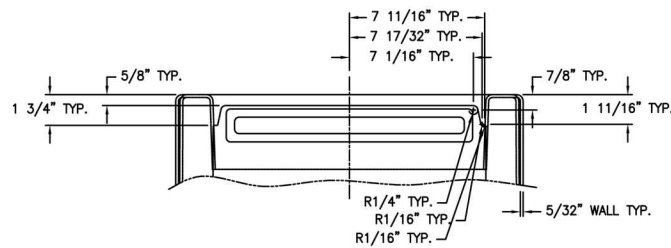

FURNITURE LEISURE INC

1.800.213.2401

www.FurnitureLeisure.com
www.PicnicFurniture.com
www.ParkTables.com

www.PoolFurnitureSupply.com
www.PicnicTableSupplier.com
www.UBrace.com

VIEW "C-C"
SCALE:
1/4" = 1'

DETAIL "Z"
SCALE:
1/4" = 1'

SECTION "B-B"
SCALE:
1/4" = 1'

TF1019