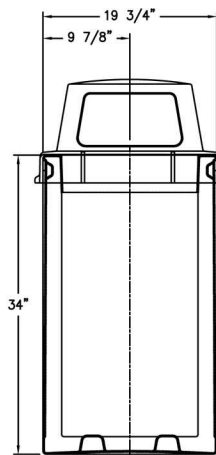

FURNITURE LEISURE INC

1.800.213.2401

www.FurnitureLeisure.com
www.PicnicFurniture.com
www.ParkTables.com

www.PoolFurnitureSupply.com
www.PicnicTableSupplier.com
www.UBrace.com

VIEW "C-C"
SCALE:
1/4" = 1'

DETAIL "Z"
SCALE:
1/4" = 1'

SECTION "B-B"
SCALE:
1/4" = 1'

TF1019