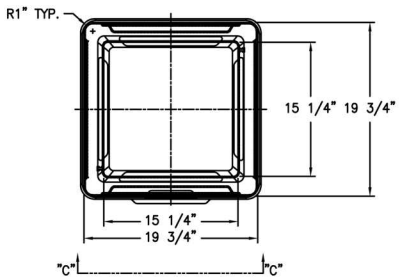

FURNITURE LEISURE INC

1.800.213.2401

www.FurnitureLeisure.com
www.PicnicFurniture.com
www.ParkTables.com

www.PoolFurnitureSupply.com
www.PicnicTableSupplier.com
www.UBrace.com

VIEW "C-C"
SCALE:
1/4" = 1'

DETAIL "Z"
SCALE:
1/4" = 1'

SECTION "B-B"
SCALE:
1/4" = 1'

TF1019