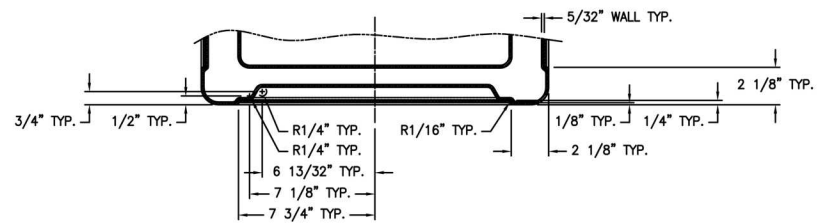

FURNITURE LEISURE INC

1.800.213.2401

www.FurnitureLeisure.com
www.PicnicFurniture.com
www.ParkTables.com

www.PoolFurnitureSupply.com
www.PicnicTableSupplier.com
www.UBrace.com

VIEW "C-C"
SCALE:
1/4" = 1'

DETAIL "Z"
SCALE:
1/4" = 1'

SECTION "B-B"
SCALE:
1/4" = 1'

TF1019