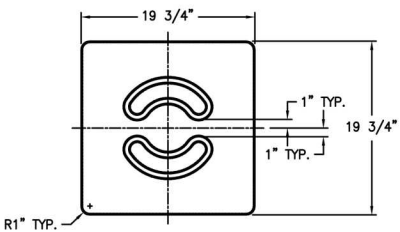

FURNITURE LEISURE INC

1.800.213.2401

www.FurnitureLeisure.com
www.PicnicFurniture.com
www.ParkTables.com

www.PoolFurnitureSupply.com
www.PicnicTableSupplier.com
www.UBrace.com

VIEW "C-C"
SCALE:
1/4" = 1'

DETAIL "Z"
SCALE:
1/4" = 1'

SECTION "B-B"
SCALE:
1/4" = 1'

TF1019