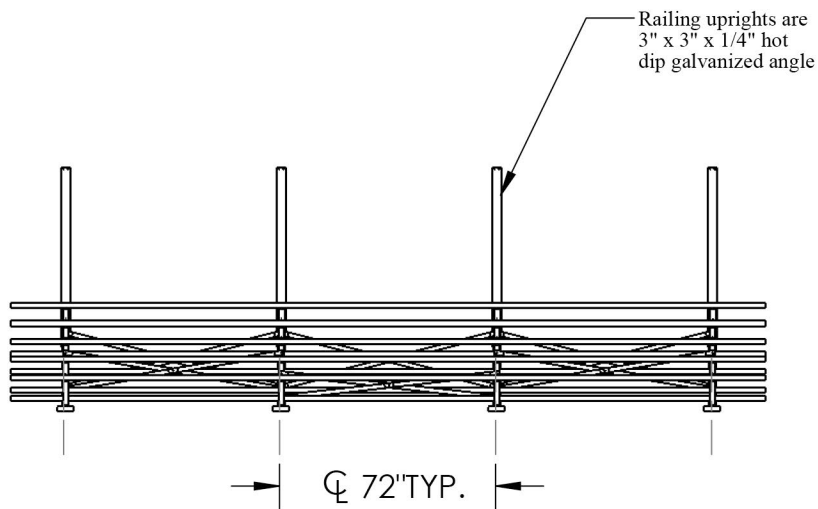

Nominal 2"x12"x.078
Aluminum Alloy 6063 T6
Extruded Seat plank with
an Anodized Finish

Nominal 2"x10"x.078
Aluminum Alloy 6063 T6
Extruded Single Foot Board
with a Mill Finish

Frame Anchor Spacing

Guardrail frame is
1-1/4" square tube

Vertical tubes are 1"
OD with 3-3/4" spaces

1/4" x 1-1/2" Flat
Steel X Braces

2"x6" CCA Treated
#1 Southern Yellow
Pine Mudsill

Spec Drawing Model #: BLRG5A21V4

Description: Galvanized Frame 5 Row 21 Foot Bleacher with Aluminum Planking, Single Foot Boards, and Vertical Guardrails