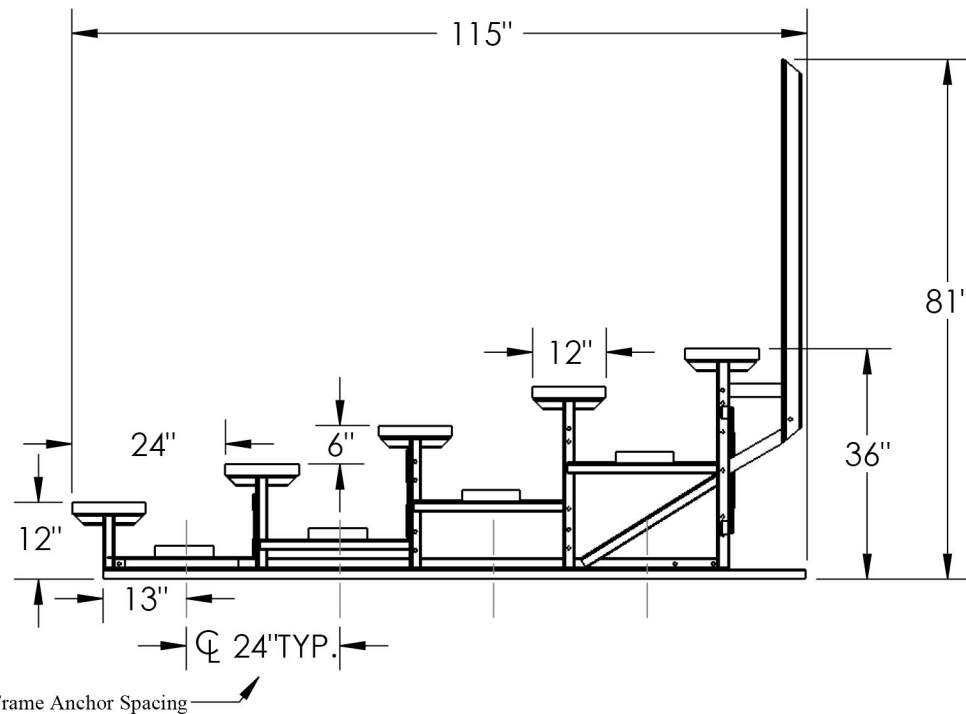

Nominal 2"x12"x.078
Aluminum Alloy 6063 T6
Extruded Seat plank with
an Anodized Finish

Nominal 2"x10"x.078
Aluminum Alloy 6063 T6
Extruded Single Foot Board
with a Mill Finish

Frame Anchor Spacing

Guardrail frame is
1-1/4" square tube

Vertical tubes are 1"
OD with 3-3/4" spaces

1/4" x 1-1/2" Flat
Steel X Braces

2"x6" CCA Treated
#1 Southern Yellow
Pine Mudsill

Spec Drawing Model #: BLRG5A21V4

Description: Galvanized Frame 5 Row 21 Foot Bleacher with Aluminum Planking, Single Foot Boards, and Vertical Guardrails