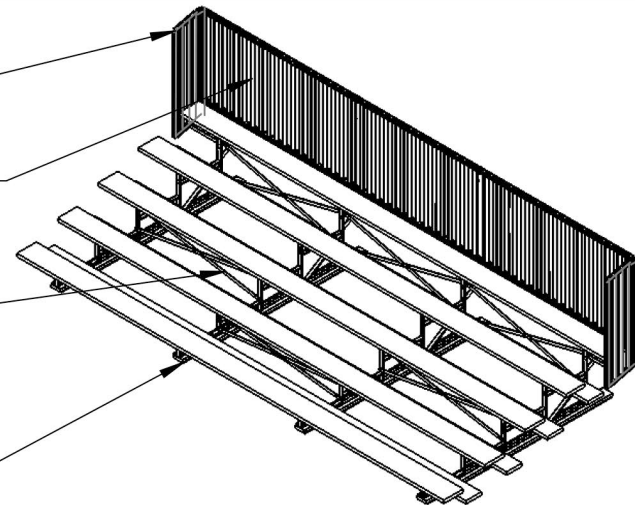

Nominal 2"x12"x.078
Aluminum Alloy 6063 T6
Extruded Seat plank with
an Anodized Finish

Nominal 2"x10"x.078
Aluminum Alloy 6063 T6
Extruded Single Foot Board
with a Mill Finish

Frame Anchor Spacing

Guardrail frame is
1-1/4" square tube

Vertical tubes are 1"
OD with 3-3/4" spaces

1/4" x 1-1/2" Flat
Steel X Braces

2"x6" CCA Treated
#1 Southern Yellow
Pine Mudsill

Spec Drawing Model #: BLRG5A21V4

Description: Galvanized Frame 5 Row 21 Foot Bleacher with Aluminum Planking, Single Foot Boards, and Vertical Guardrails