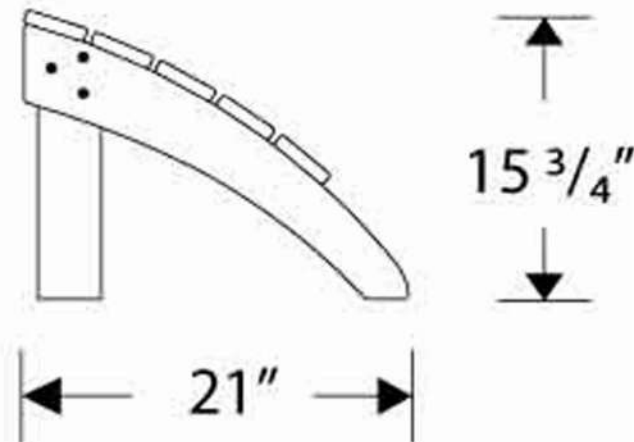

SHO22 - Ottoman [17 lbs]

Model: SHO22

- (1) Long leg assembly
- (1) Short leg assembly
- (1) Hardware pack

Step 1
Attach long leg assembly to short leg assembly
with (6) 1 3/4" chair bolts

Qty.	Description
------	-------------

6	A - 1/4-20 X 1-3/4 WAFER SHCS
---	-------------------------------