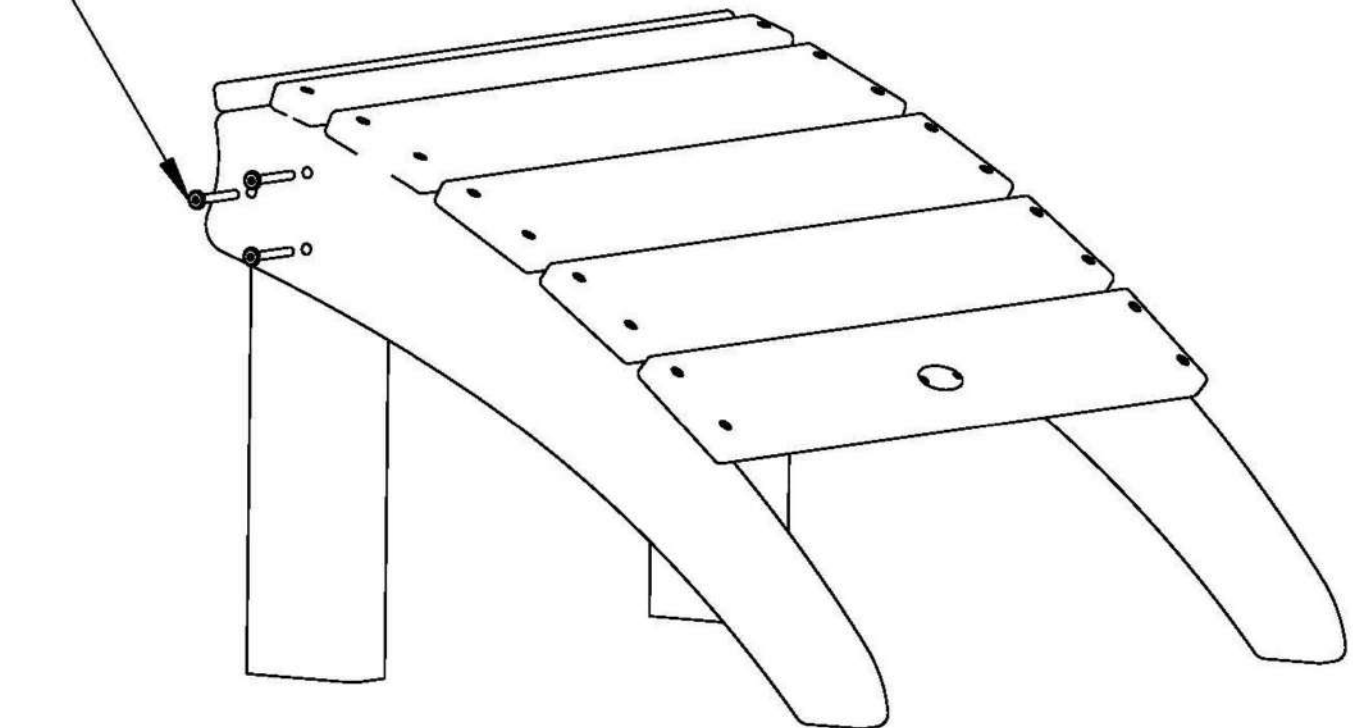

SHO22 - Ottoman [17 lbs]

Model: SHO22

- (1) Long leg assembly
- (1) Short leg assembly
- (1) Hardware pack

Step 1
Attach long leg assembly to short leg assembly
with (6) 1 3/4" chair bolts

Qty.	Description
------	-------------

6	A - 1/4-20 X 1-3/4 WAFER SHCS
---	-------------------------------