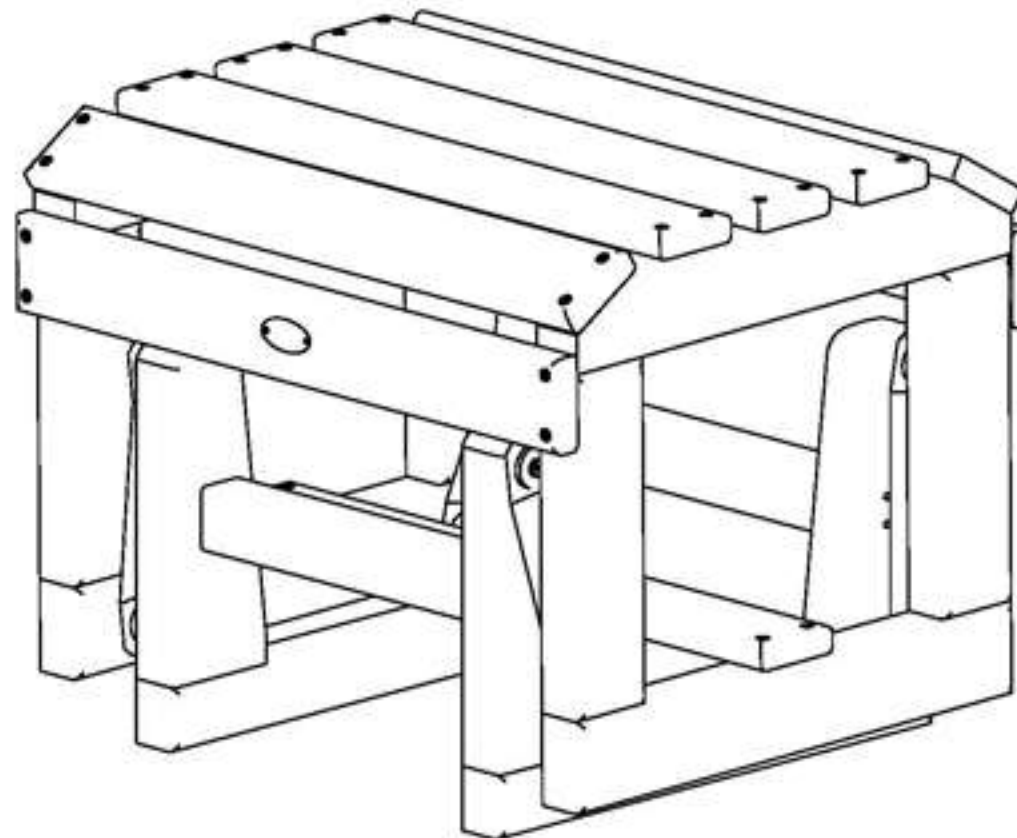

Model: OTGL

Features

1. No assembly required

# OTGL [28 lbs] - Glider Ottoman

Top View

17 1/2"

16 1/2"

20"