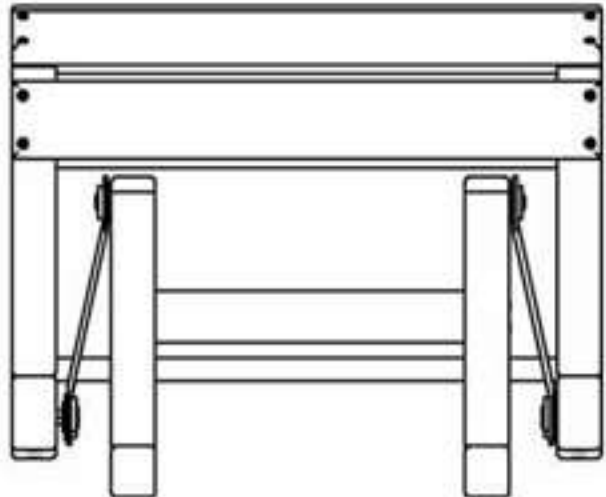

Model: OTGL

Features

1. No assembly required

# OTGL [28 lbs] - Glider Ottoman

Top View

17 1/2"

16 1/2"

20"