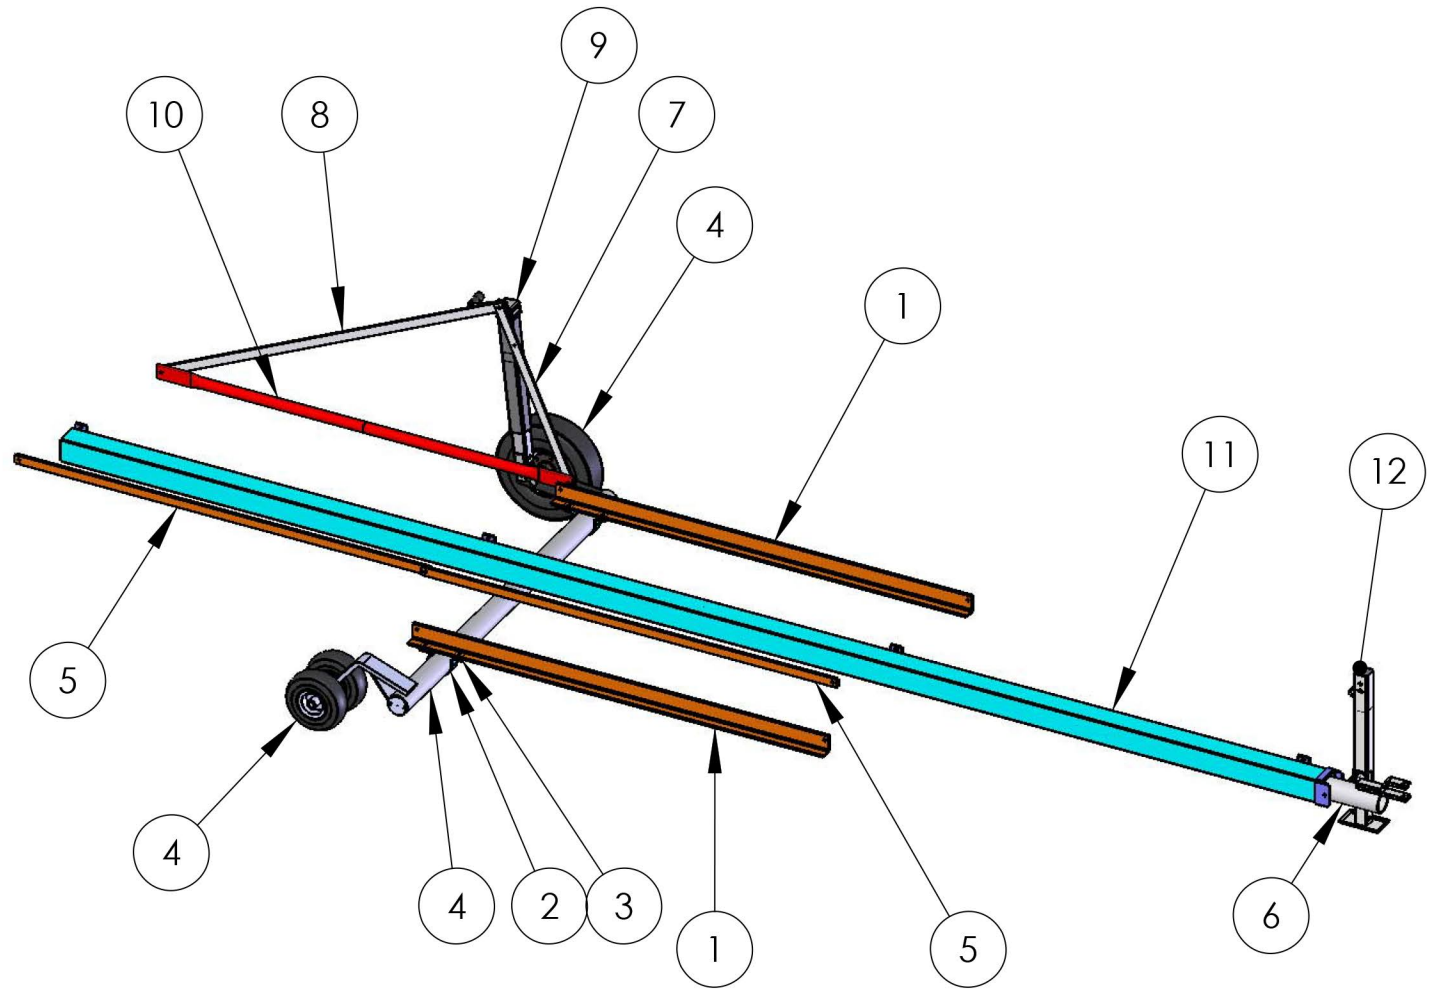

ITEM NO.	PART NUMBER	DESCRIPTION	Jif Only/QTY.
1	JIF5-635	5 Row Axle Support Angle	2
2	JIF5-STRAP	2 Hole Axle Strap	2
3	JIF-613	Jiffy Axle Clamp Spacer	4
4	JIF5-AXLE	Jiffy 5 Row Axle Assy (1/Unit)	1
5	JIF-631	Frame Brace	2
6	JIF-TONGUE	Jiffy Tongue Assy 5 Row Jiffy	1
7	JIF5-609	Short Jack Brace 5Row 32.5" Long	1
8	JIF5-610	Long Jack Brace 5Row 67 1/2"	1
9	JIF-639B (Rev 0)	5 Row Jiffy Lift Jack	1
10	JIF10-618	Frame Brace Back Upper 10Row	1
11	JIF1027-REC		1
12	JIF-JACKS	JIFFY TONGUE JAK ASSY SHELBY	1